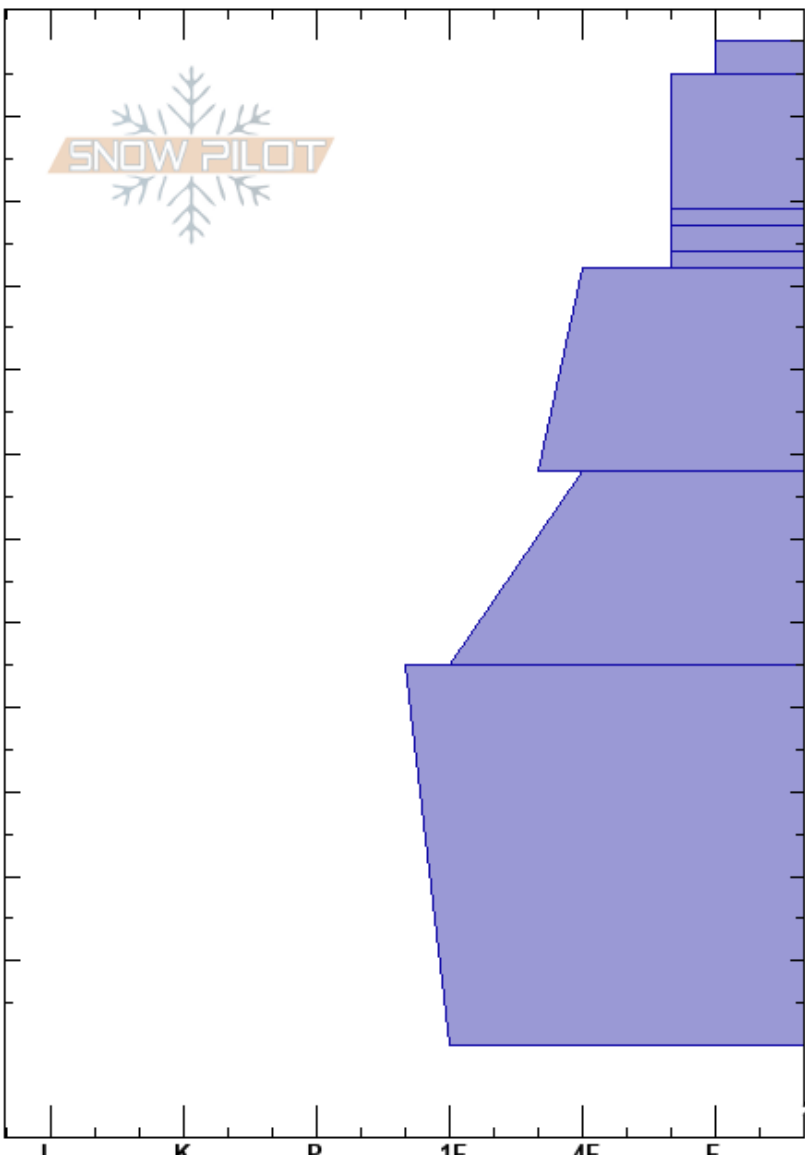

LT BC
 Bitterroot
 MT
 Elevation: 8050 ft
 Aspect: N
 Specifics:

CAM MACKENZIE
 03/31/2023 - 1:00pm
 Co-ord: 45.70386N, -113.97595W
 Slope Angle: 28°
 Wind Loading:

Stability:
 Air Temperature:
 Sky Cover: BKN
 Precipitation: S-1
 Wind: Calm

HS:229

Layer Notes:

Height (ft)	Crystal		Moisture	ρ kg/m ³	Stability tests & Layer comments
	Form	Size			
229	+ (X)	2-4			
220	/	1-3 (4)			
210	X	2-4			
200	/	0.5-1			← CT12, BRK @202cm
200	X	2-4			
190	⊖ (Ø)	1-3			
170	•	0.5-1			
130	•	0.5-1			
110					← ECTX
0					