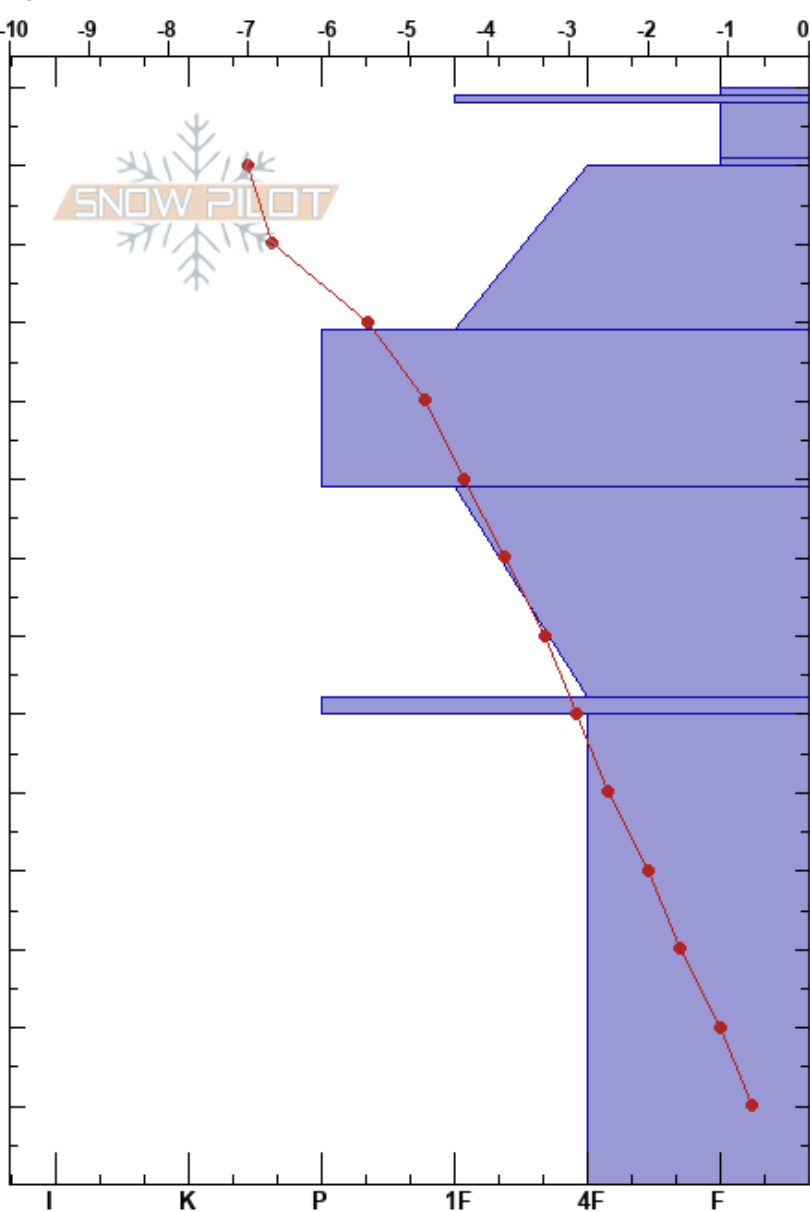

MP Weekly
 Sunshine Village
 AB
 Elevation: 2270 m
 Aspect:

Eli Schellenberg
 31/03/2023 - 12:35
 Co-ord:
 Slope Angle: 0°
 Wind Loading:

Stability:
 Air Temperature: -2.5°C
 Sky Cover: BKN
 Precipitation: NO
 Wind: W Light Breeze

HS: 140
 Layer Notes:
 62-60cm: Possibly faceted MFcr

Specifics: Pit dug in a Ski Area; Pit is representative of backcountry

Height (cm)	Crystal		Moisture	ρ kg/m ³	Stability tests & Layer comments
	Form	Size			
140	∇	1			
130	/	0.5	D	130	
130	⊙		D		← CT11, RP @130cm on SH 2-3
120	/	0.5-1	D	200	
120	∇	2-3	D		
110	⊖	0.5-1	D		
100	⊖	1	D	300	
90					
80	□	1.5-3	D	270	← CT25, SC @75cm ← CT29, SC @75cm in FC 2-3
70					
60	□	3	D	275	62-60cm: Possibly faceted MFcr
50					
40					
30	^	3-6	D		
20					
10					
0					