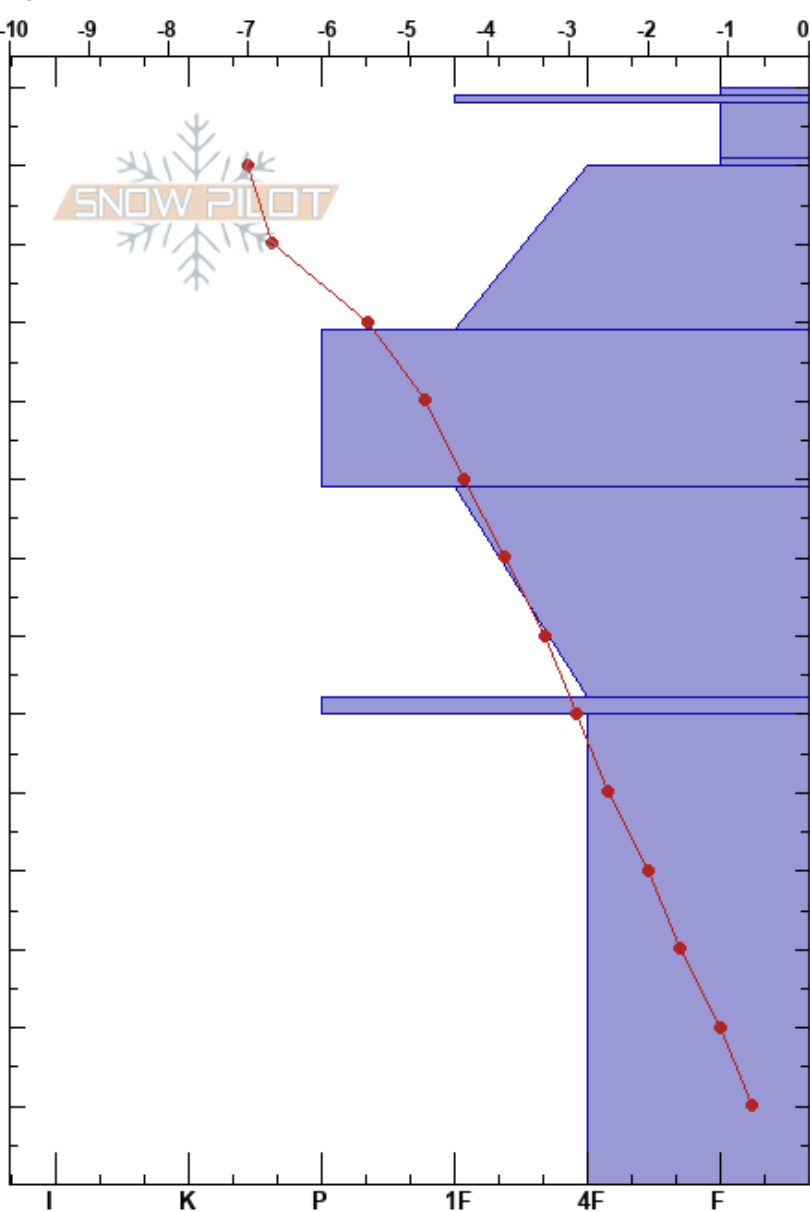

MP Weekly
 Sunshine Village
 AB
 Elevation: 2270 m
 Aspect:

Eli Schellenberg
 31/03/2023 - 12:35
 Co-ord:
 Slope Angle: 0°
 Wind Loading:

Stability:
 Air Temperature: -2.5°C
 Sky Cover: BKN
 Precipitation: NO
 Wind: W Light Breeze

HS: 140
 Layer Notes:
 62-60cm: Possibly faceted MFcr

Specifics: Pit dug in a Ski Area; Pit is representative of backcountry

Height (cm)	Crystal		Moisture	ρ kg/m ³	Stability tests & Layer comments
	Form	Size			
140	∇	1			
130-140	/	0.5	D	130	
130	⊙		D		← CT11, RP @130cm on SH 2-3
120-130	/	0.5-1	D	200	
120	∇	2-3	D		
110-120	⊖	0.5-1	D		
100-110	⊖	1	D	300	
90-100					
80-90	□	1.5-3	D	270	← CT25, SC @75cm ← CT29, SC @75cm in FC 2-3
60-80	□	3	D	275	62-60cm: Possibly faceted MFcr
30-60	^	3-6	D		