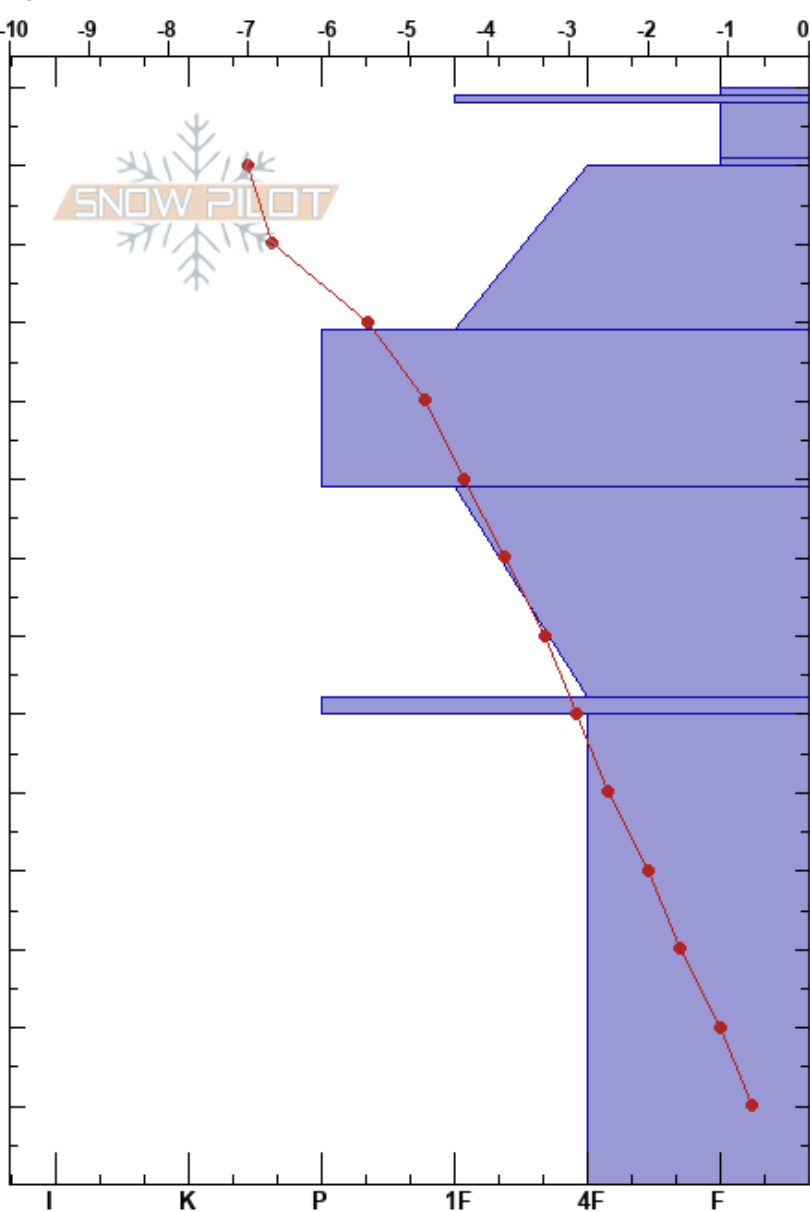

MP Weekly  
 Sunshine Village  
 AB  
 Elevation: 2270 m  
 Aspect:

Eli Schellenberg  
 31/03/2023 - 12:35  
 Co-ord:  
 Slope Angle: 0°  
 Wind Loading:

Stability:  
 Air Temperature: -2.5°C  
 Sky Cover: BKN  
 Precipitation: NO  
 Wind: W Light Breeze

HS: 140  
 Layer Notes:  
 62-60cm: Possibly faceted MFcr

Specifics: Pit dug in a Ski Area; Pit is representative of backcountry

Height (cm)	Crystal		Moisture	$\rho$ kg/m <sup>3</sup>	Stability tests & Layer comments
	Form	Size			
140	∇	1			
130-140	/	0.5	D	130	
130	⊙		D		← CT11, RP @130cm on SH 2-3
120-130	/	0.5-1	D	200	
120	∇	2-3	D		
110-120	⊖	0.5-1	D		
100-110	⊖	1	D	300	
90-100					
80-90	□	1.5-3	D	270	← CT25, SC @75cm ← CT29, SC @75cm in FC 2-3
60-80	□	3	D	275	62-60cm: Possibly faceted MFcr
30-60	^	3-6	D		