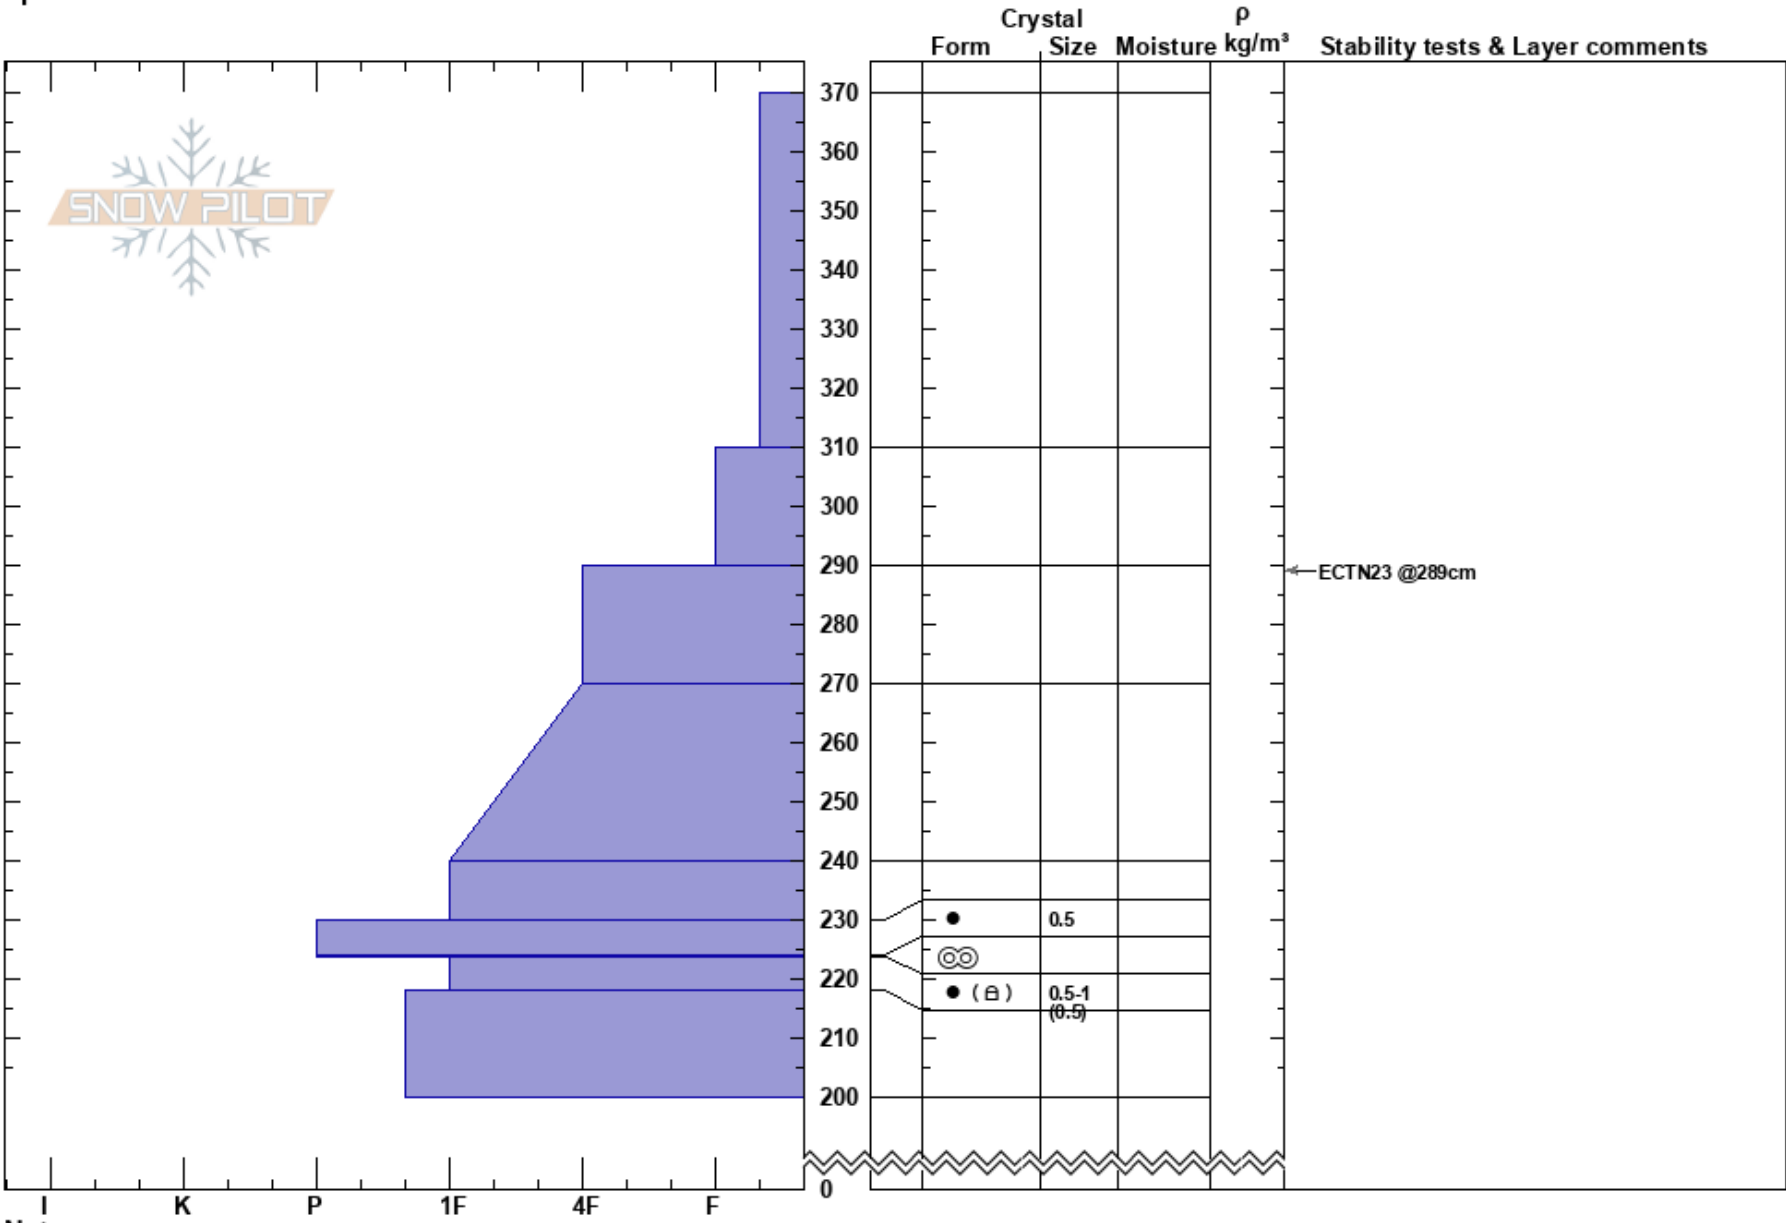

Big Cat 4  
 Uinta Range  
 UT  
 Elevation: 9600 ft  
 Aspect: NE  
 Specifics:

Dave Kikkert  
 03/31/2023 - 2:30pm  
 Co-ord: 40.82041N, -111.08300W  
 Slope Angle: 34°  
 Wind Loading:

Stability:  
 Air Temperature:  
 Sky Cover: OVC  
 Precipitation: S-1  
 Wind: Light Breeze  
 HS:370  
 Layer Notes: