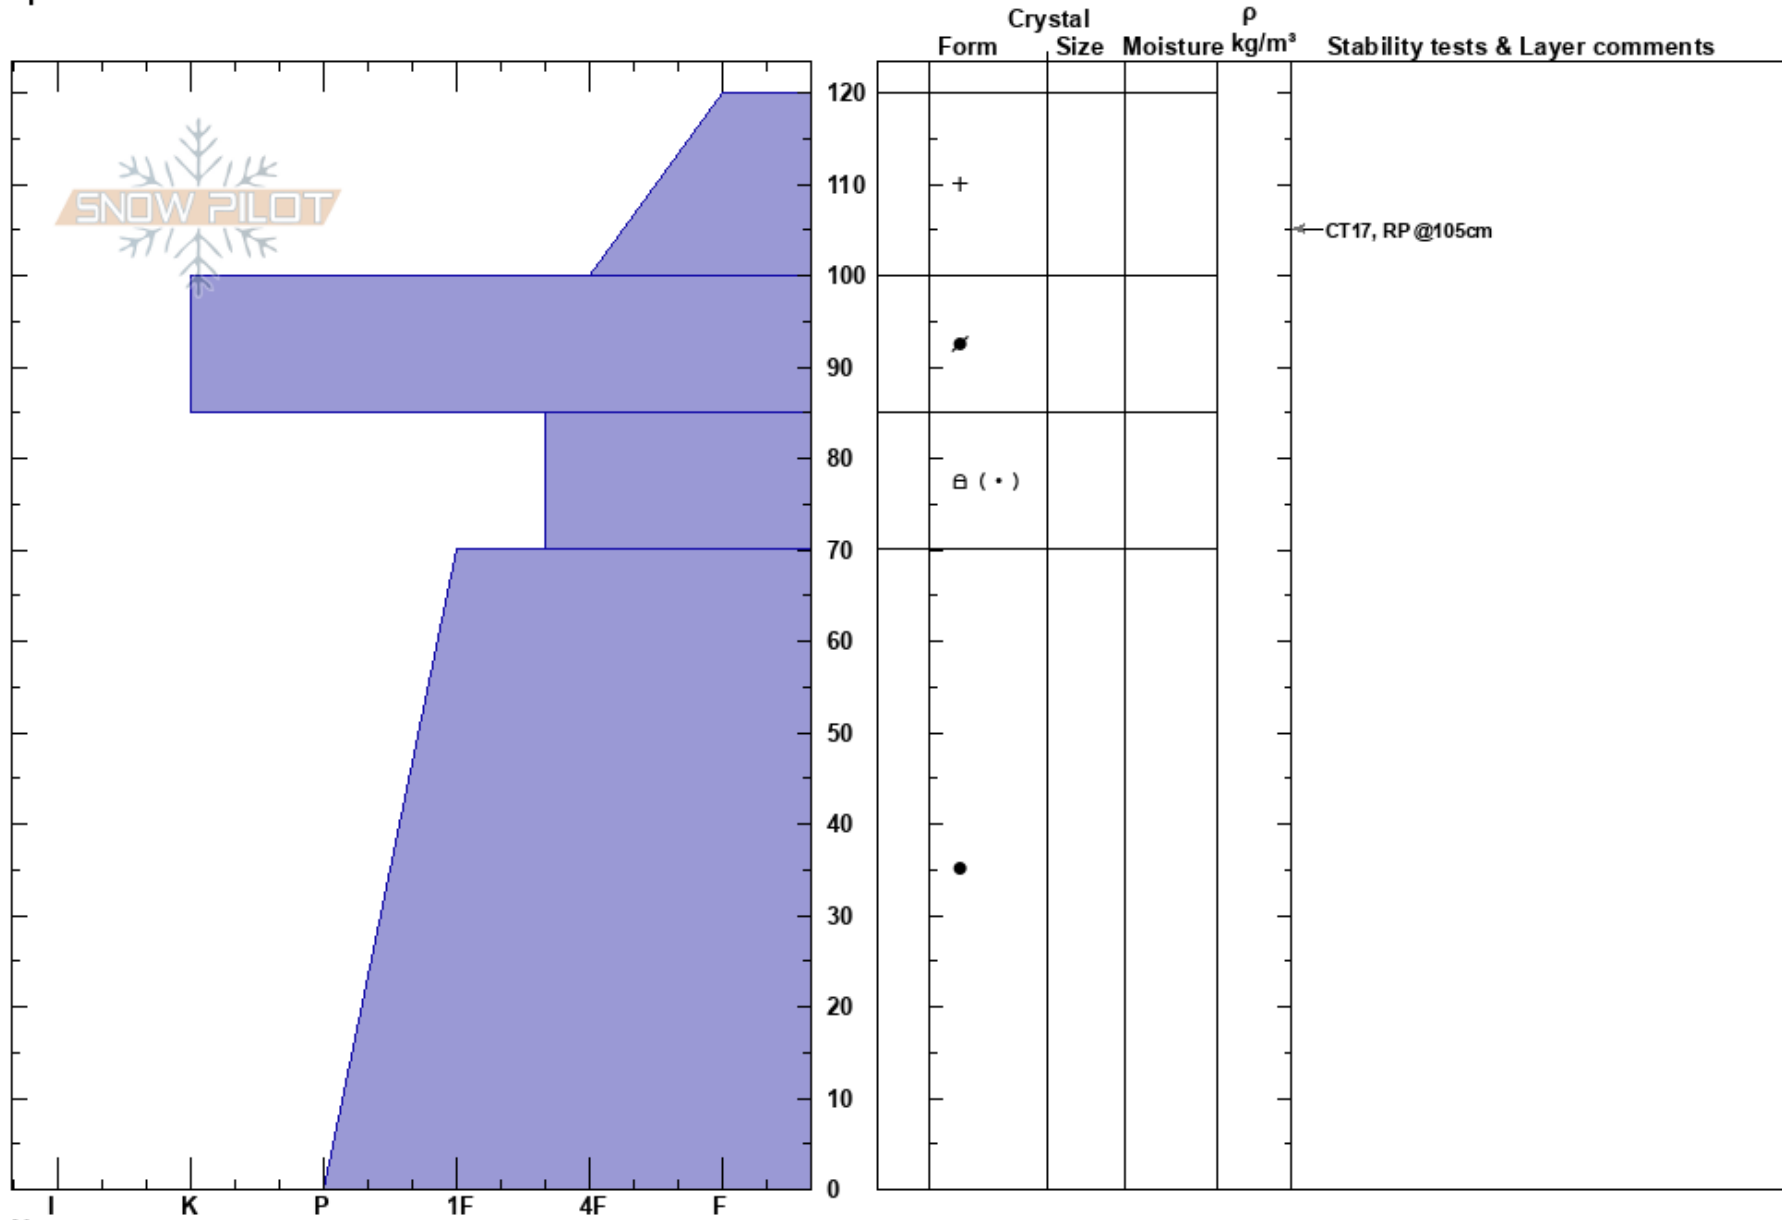

Trap House
 Chugach Range
 AK
Elevation: 5039 ft
Aspect: NW
Specifics:

Alaska Backcountry Guides
 03/18/2023 - 12:00pm
Co-ord: 61.22005N, -145.90221W
Slope Angle: 30°
Wind Loading: no

Stability:
Air Temperature: 24°F
Sky Cover: FEW
Precipitation: NO
Wind: NE Calm

HS: 120
PF: 50
PS: 40

Layer Notes:

Notes: