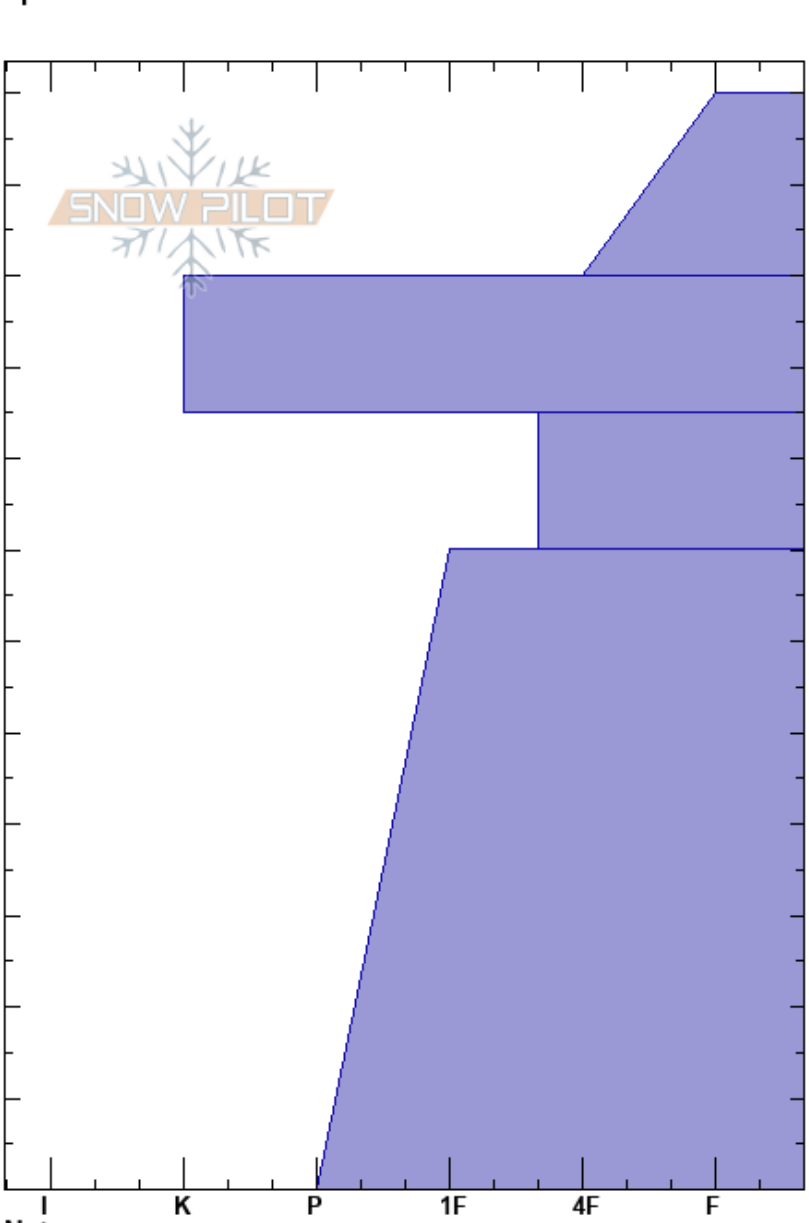

Trap House
 Chugach Range
 AK
 Elevation: 5039 ft
 Aspect: NW
 Specifics:

Alaska Backcountry Guides
 03/18/2023 - 12:00pm
 Co-ord: 61.22005N, -145.90221W
 Slope Angle: 30°
 Wind Loading: no

Stability:
 Air Temperature: 24°F
 Sky Cover: FEW
 Precipitation: NO
 Wind: NE Calm

HS: 120

PF: 50
 PS: 40

Layer Notes:

Height (cm)	Crystal		Moisture	ρ kg/m ³	Stability tests & Layer comments
	Form	Size			
120					
110	+				
105					← CT17, RP @ 105cm
100					
95					
90	•				
85					
80	⊖ (•)				
75					
70					
65					
60					
55					
50					
45					
40					
35	•				
30					
25					
20					
15					
10					
5					
0					