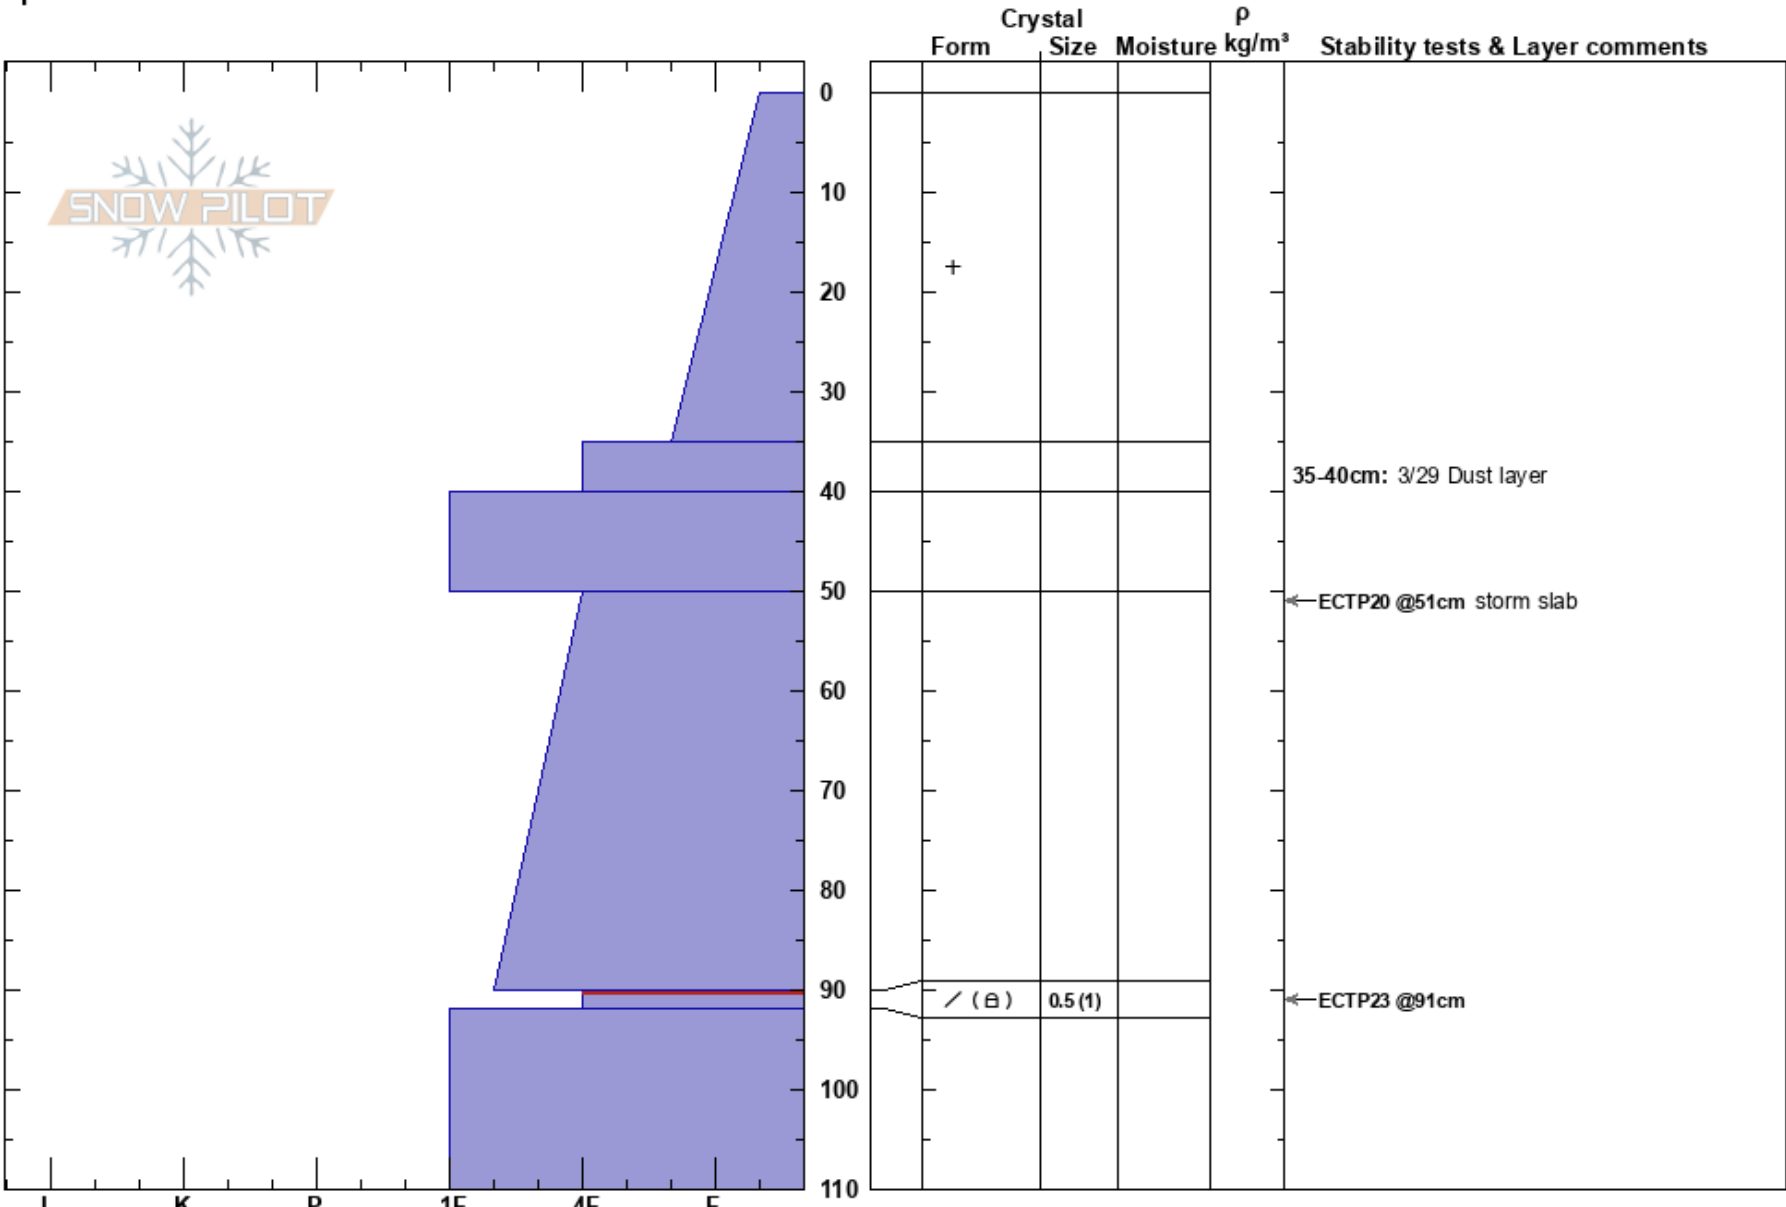

Chicken Sh\*t Ridge  
 Wasatch Range  
 UT  
 Elevation: 9454 ft  
 Aspect: E  
 Specifics:

Bo Torrey  
 03/30/2023 - 12:30pm  
 Co-ord: 40.61428N, -111.64096W  
 Slope Angle: 30°  
 Wind Loading: no

Stability:  
 Air Temperature:  
 Sky Cover: OVC  
 Precipitation: S2  
 Wind: Calm

Layer Notes:  
 35-40cm: 3/29 Dust layer  
 90-92cm: Problematic layer

Notes: The wind picked up later in the afternoon. Unable to determine HS. >475cm