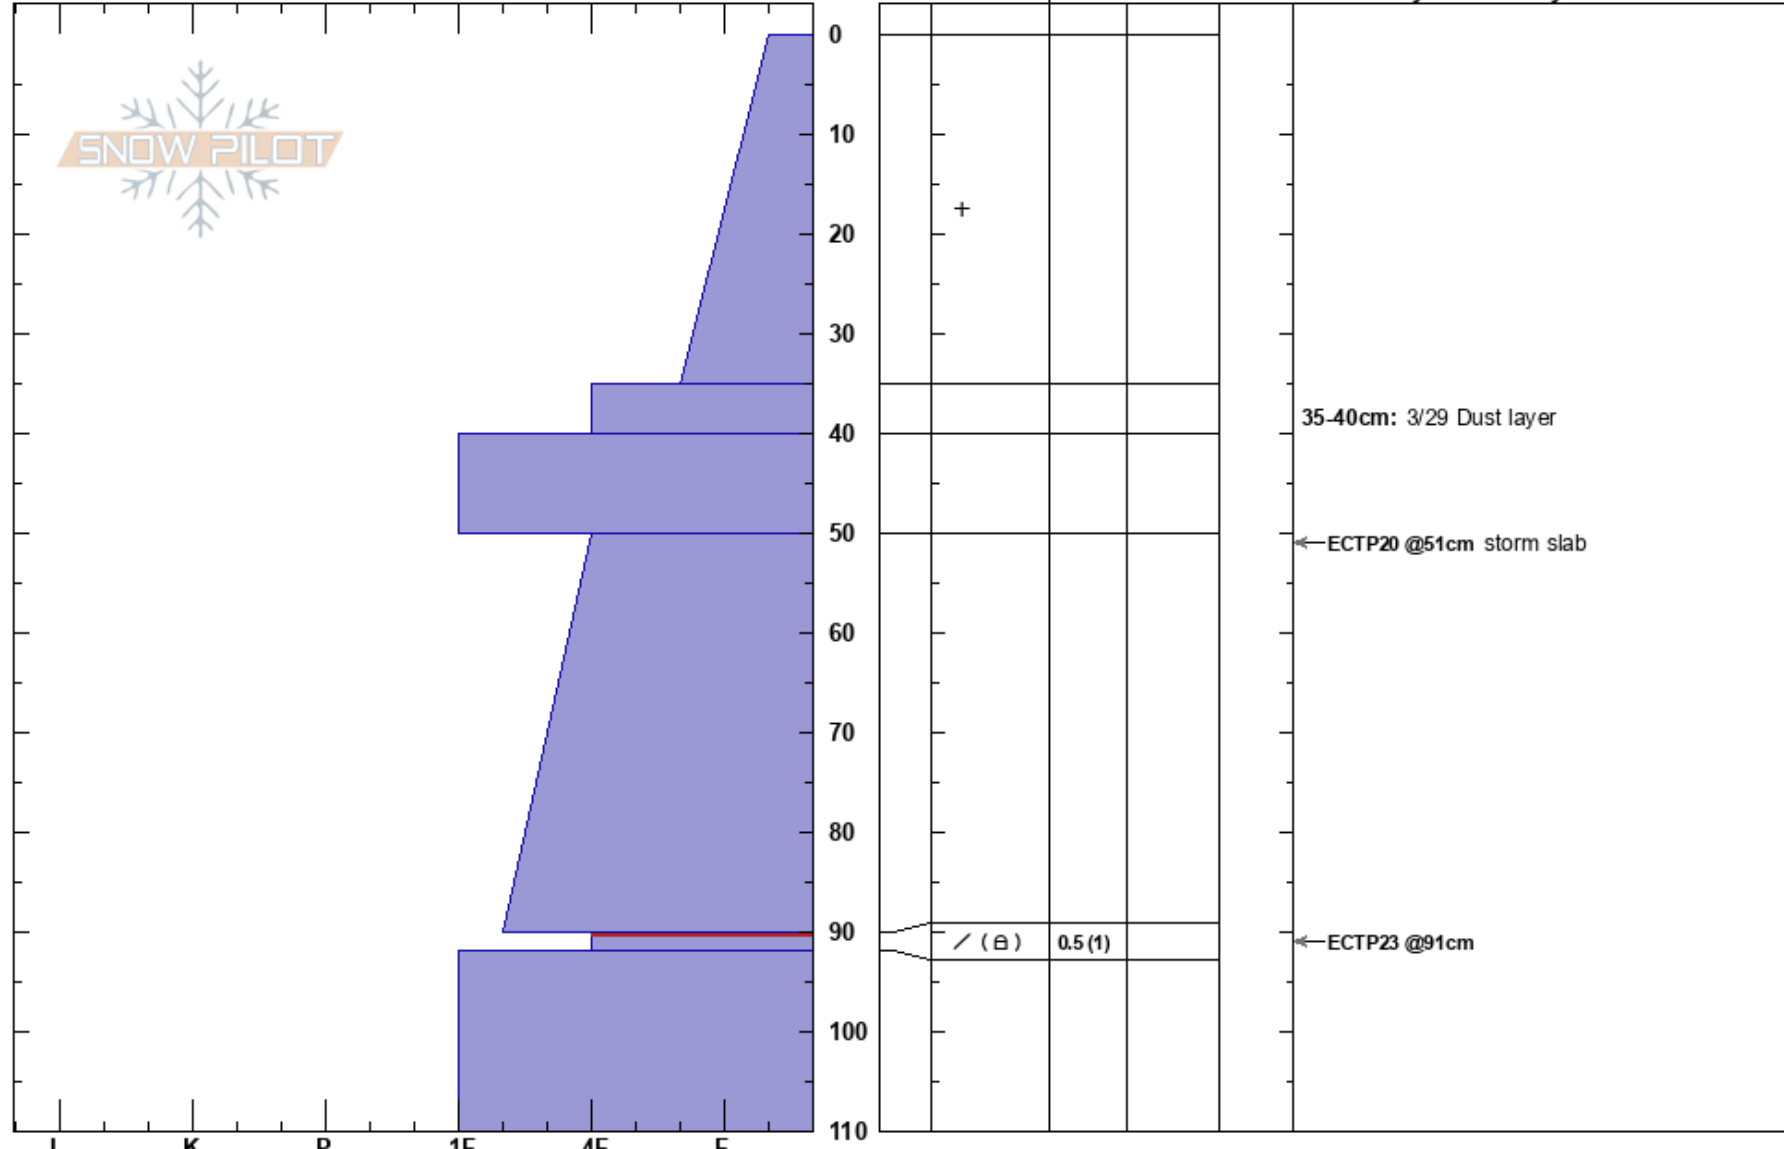

Chicken Sh*t Ridge
 Wasatch Range
 UT
Elevation: 9454 ft
Aspect: E
Specifics:

Bo Torrey
 03/30/2023 - 12:30pm
Co-ord: 40.61428N, -111.64096W
Slope Angle: 30°
Wind Loading: no

Stability:
Air Temperature:
Sky Cover: OVC
Precipitation: S2
Wind: Calm

Layer Notes:
 35-40cm: 3/29 Dust layer
 90-92cm: Problematic layer

Notes: The wind picked up later in the afternoon. Unable to determine HS. >475cm