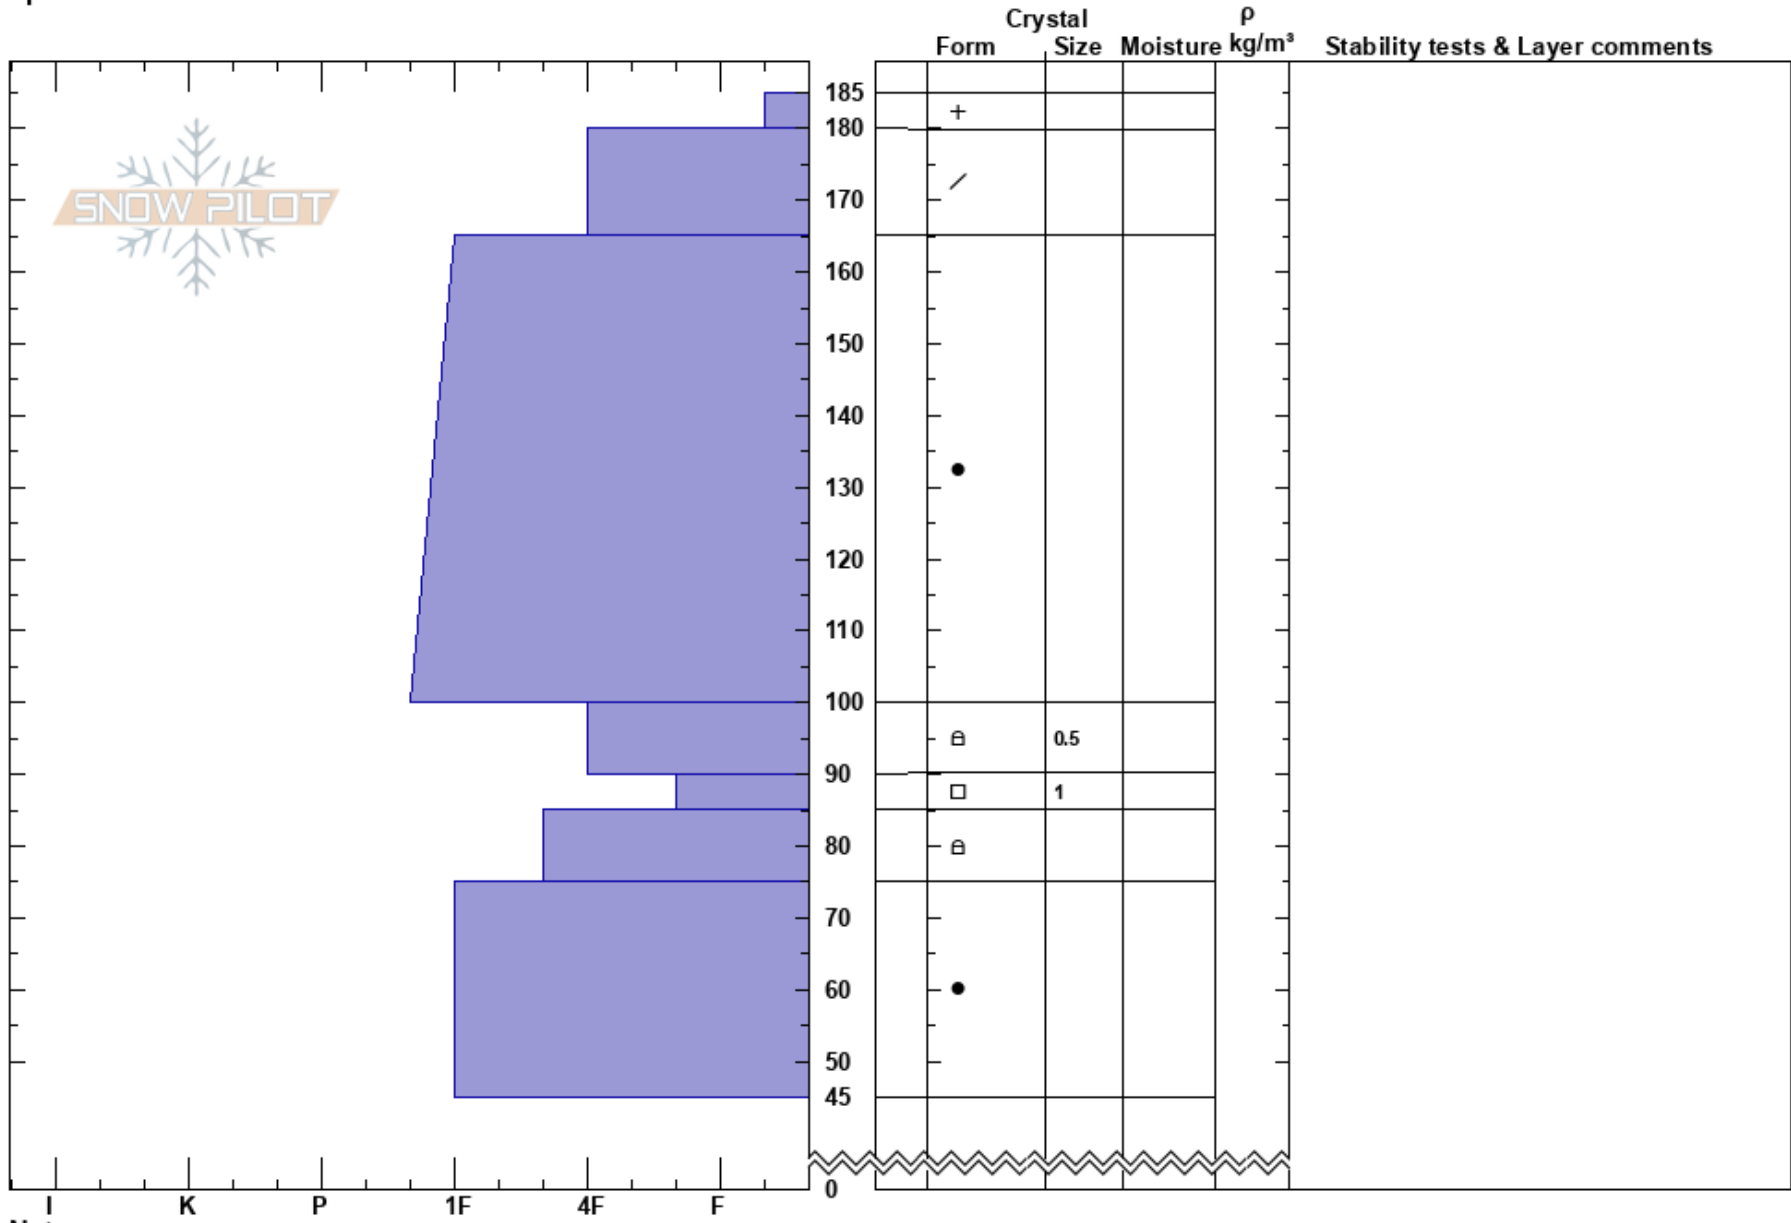

Magnum
 Kenai Mountains
 AK
 Elevation: 2560 ft
 Aspect: 300°
 Specifics:

Andrew Schauer
 03/30/2023 - 3:00pm
 Co-ord: 60.75628N, -149.21168W
 Slope Angle: 25°
 Wind Loading: no

Stability: Fair
 Air Temperature:
 Sky Cover: SCT
 Precipitation: NO
 Wind: Calm
 HS: 185
 PF: 25 90-85cm: Problematic layer
 PS: 15

Notes: ECTP31 (stout bonus tap) @99 cm