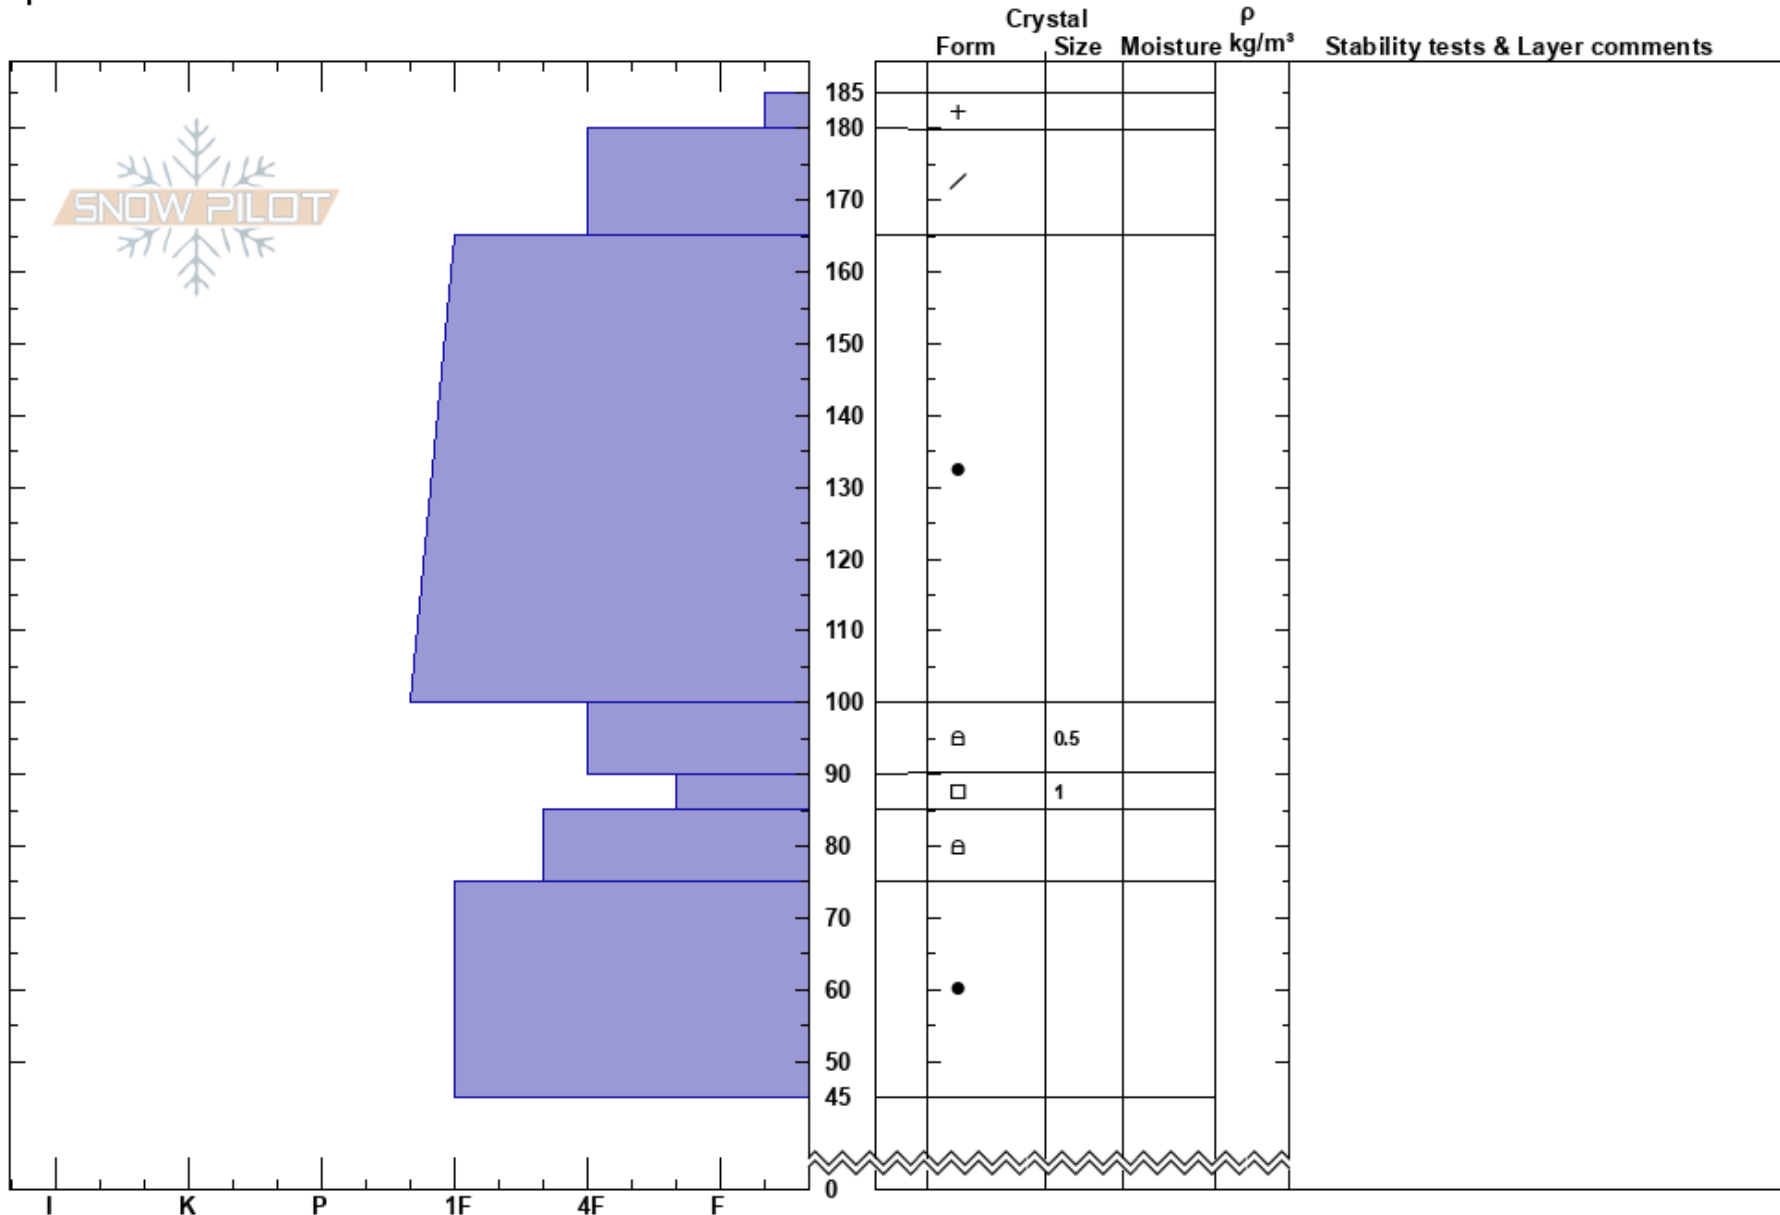

Magnum
 Kenai Mountains
 AK
 Elevation: 2560 ft
 Aspect: 300°
 Specifics:

Andrew Schauer
 03/30/2023 - 3:00pm
 Co-ord: 60.75628N, -149.21168W
 Slope Angle: 25°
 Wind Loading: no

Stability: Fair
 Air Temperature:
 Sky Cover: SCT
 Precipitation: NO
 Wind: Calm
 HS: 185
 PF: 25 90-85cm: Problematic layer
 PS: 15

Notes: ECTP31 (stout bonus tap) @99 cm