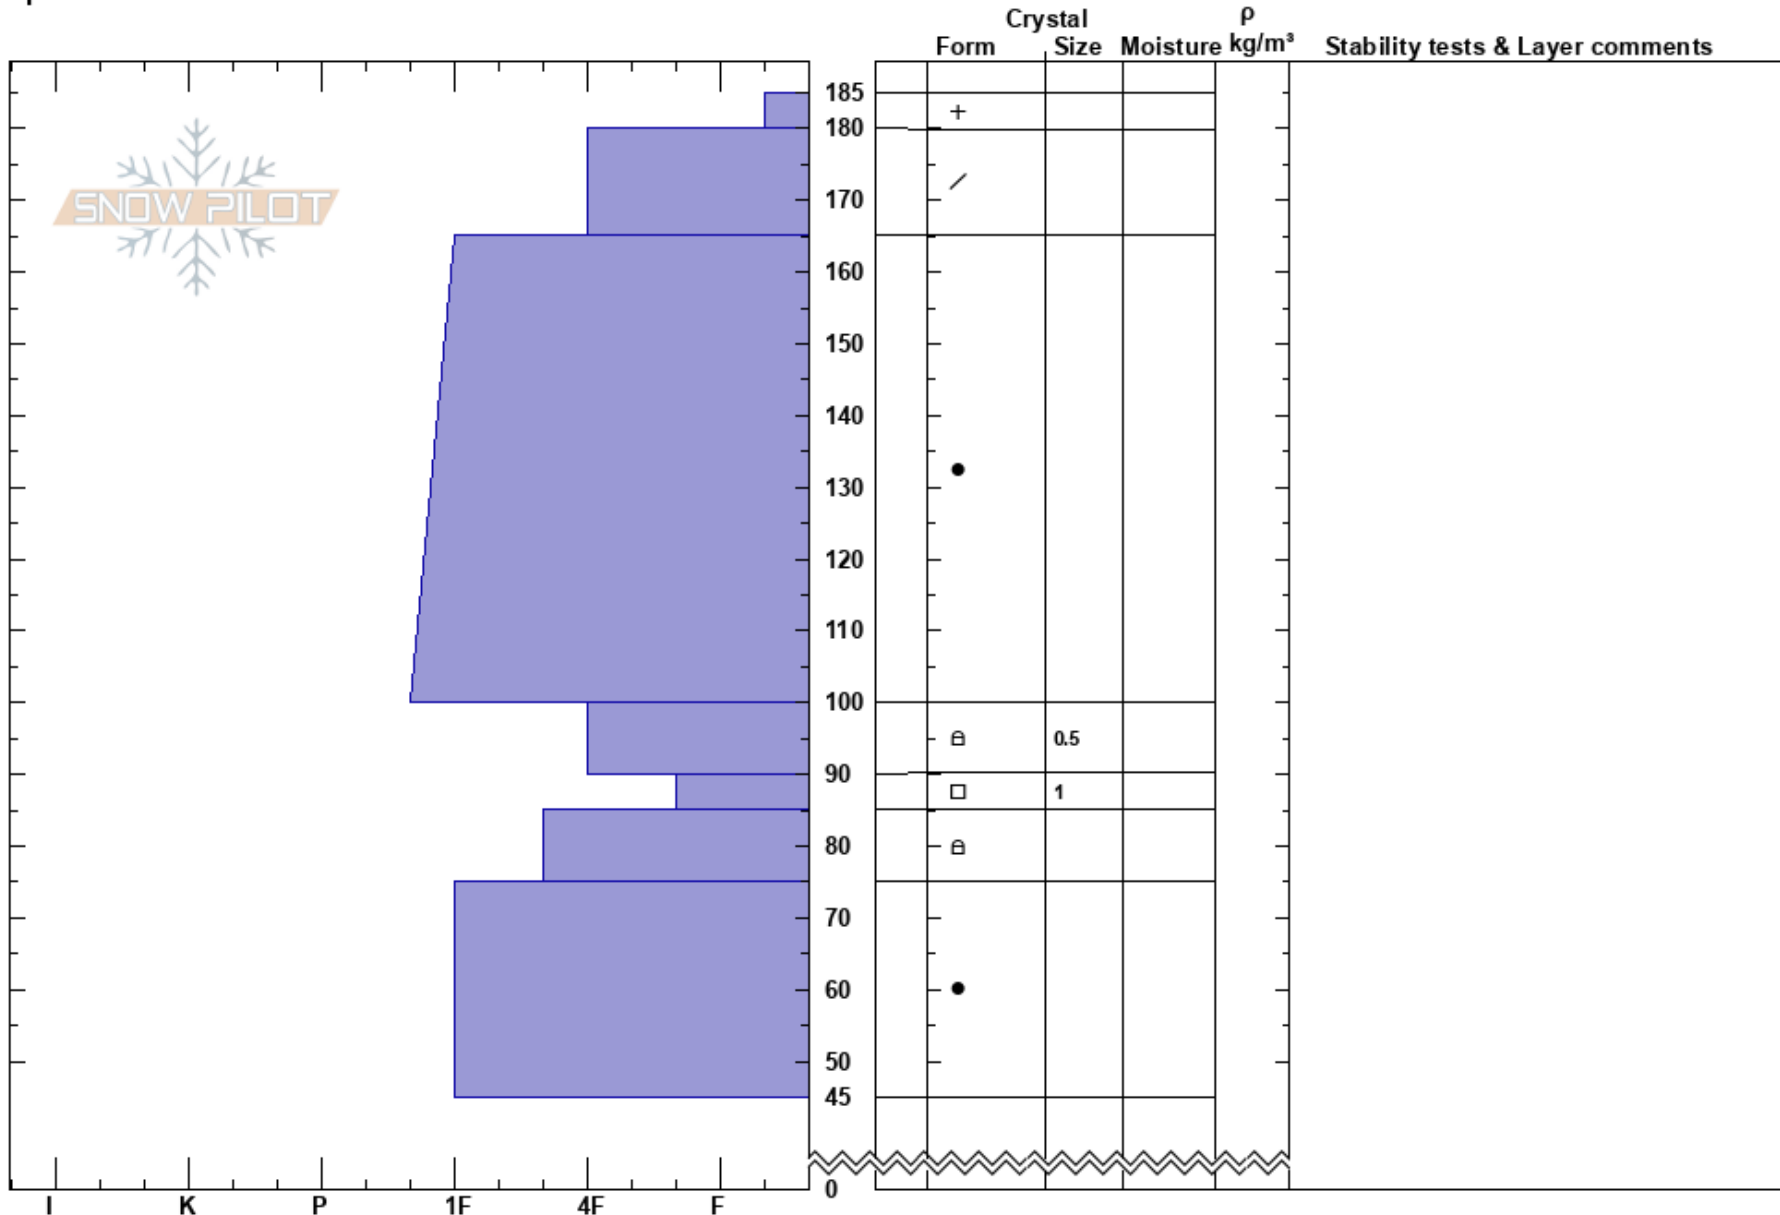

Magnum  
 Kenai Mountains  
 AK  
 Elevation: 2560 ft  
 Aspect: 300°  
 Specifics:

Andrew Schauer  
 03/30/2023 - 3:00pm  
 Co-ord: 60.75628N, -149.21168W  
 Slope Angle: 25°  
 Wind Loading: no

Stability: Fair  
 Air Temperature:  
 Sky Cover: SCT  
 Precipitation: NO  
 Wind: Calm  
 HS: 185  
 PF: 25 90-85cm: Problematic layer  
 PS: 15

Notes: ECTP31 (stout bonus tap) @99 cm