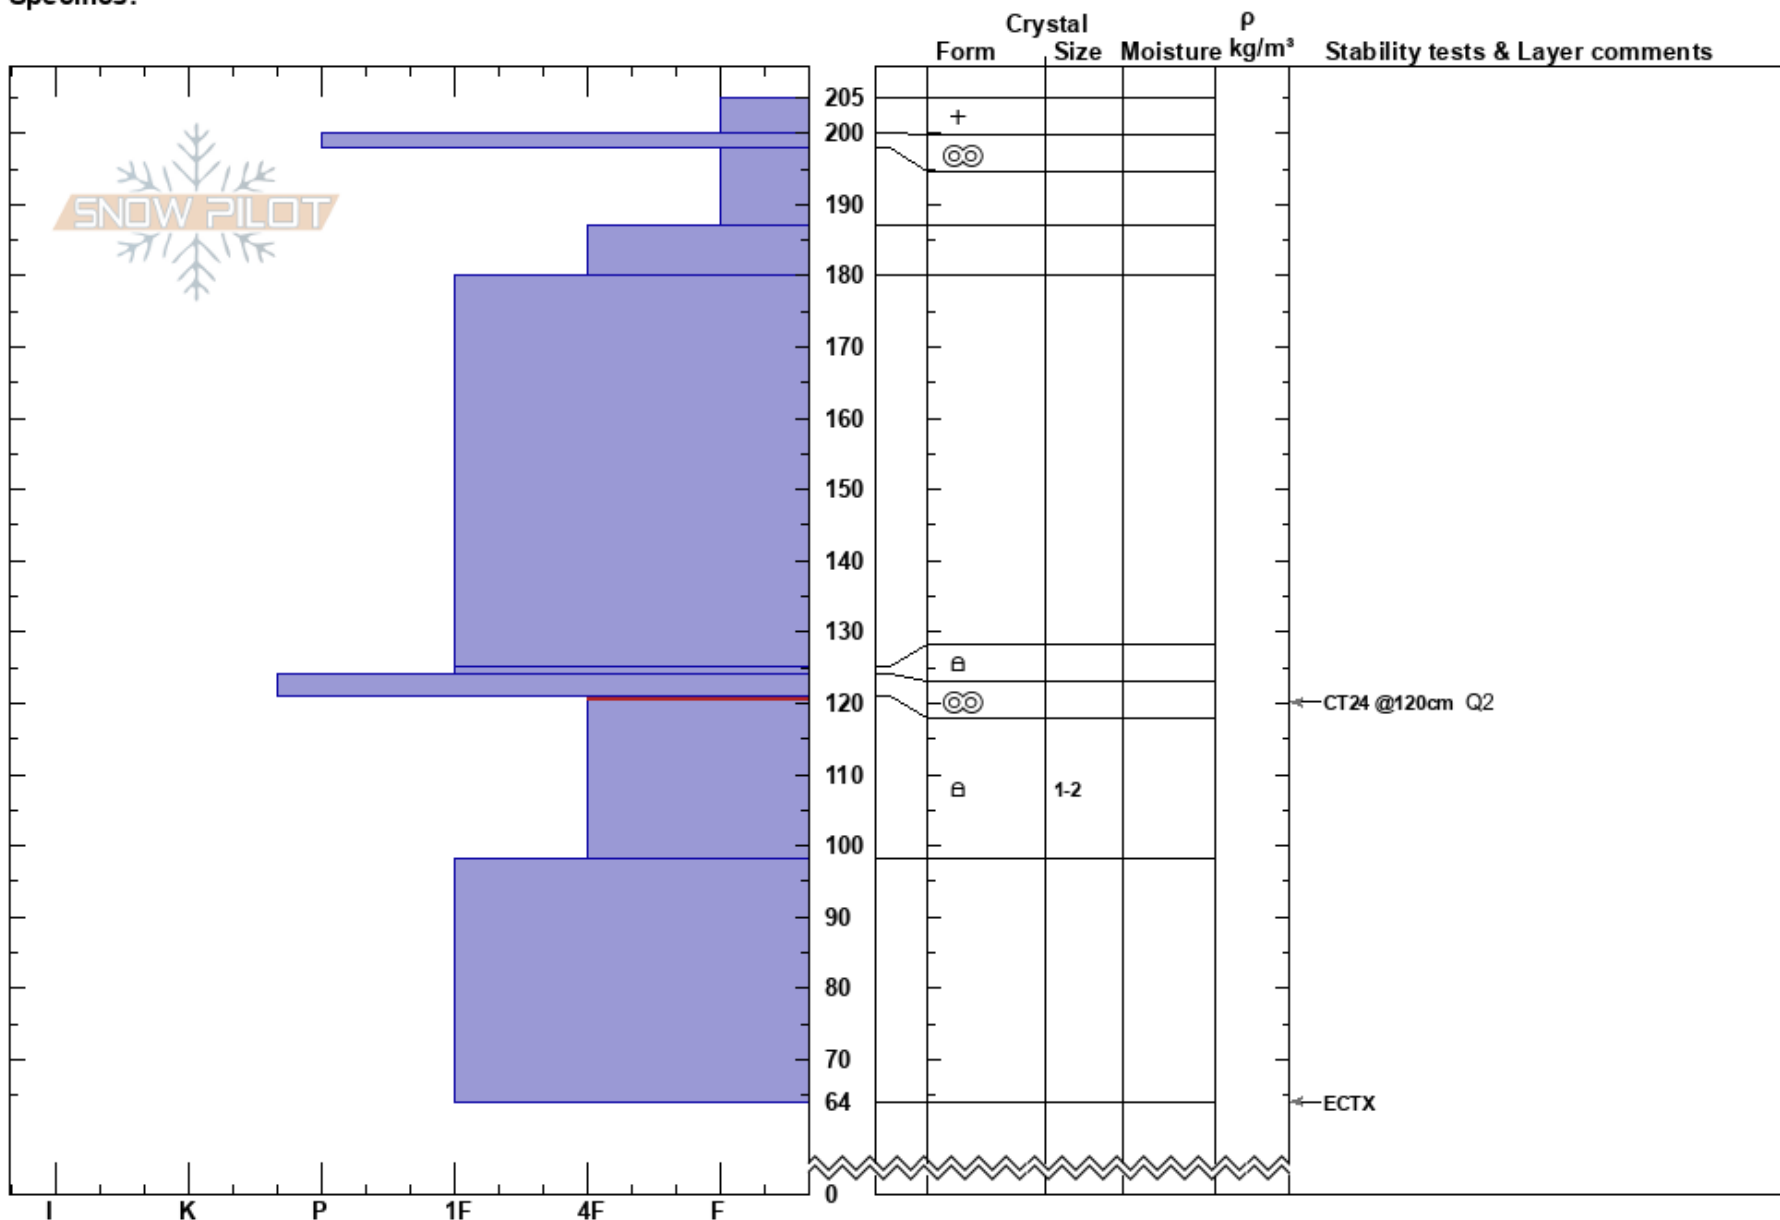

Super Bowl
 Kenai Mountains
 AK
 Elevation: 2900 ft
 Aspect: 230°
 Specifics:

Andrew Schauer
 03/30/2023 - 2:00pm
 Co-ord: 60.75012N, -149.20445W
 Slope Angle: 28°
 Wind Loading: no

Stability: Fair
 Air Temperature: HS:205
 Sky Cover: BKN
 Precipitation: NO
 Wind: Calm
 PF: 20
 PS: 10
 121-98cm: Problematic layer