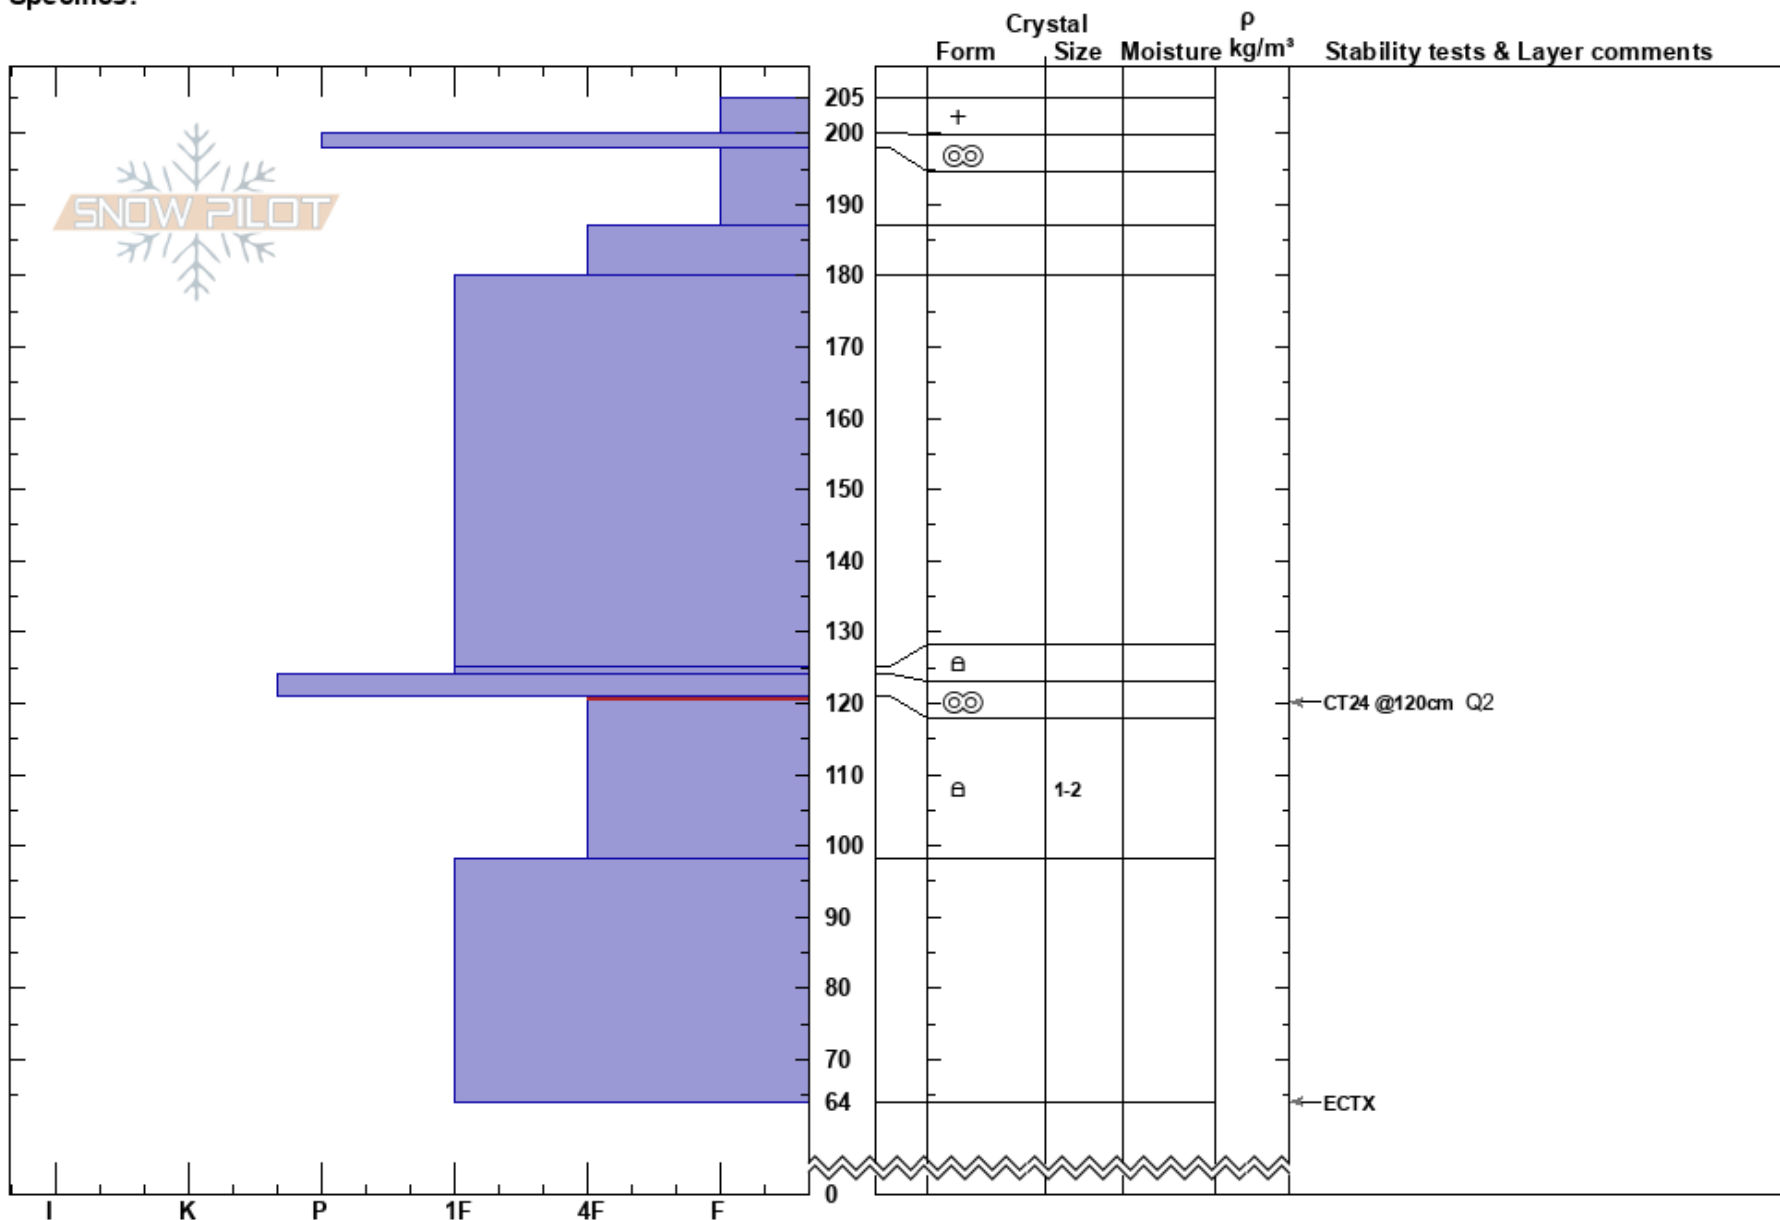

Super Bowl  
 Kenai Mountains  
 AK  
 Elevation: 2900 ft  
 Aspect: 230°  
 Specifics:

Andrew Schauer  
 03/30/2023 - 2:00pm  
 Co-ord: 60.75012N, -149.20445W  
 Slope Angle: 28°  
 Wind Loading: no

Stability: Fair  
 Air Temperature: HS:205  
 Sky Cover: BKN  
 Precipitation: NO  
 Wind: Calm  
 PF: 20  
 PS: 10  
 121-98cm: Problematic layer