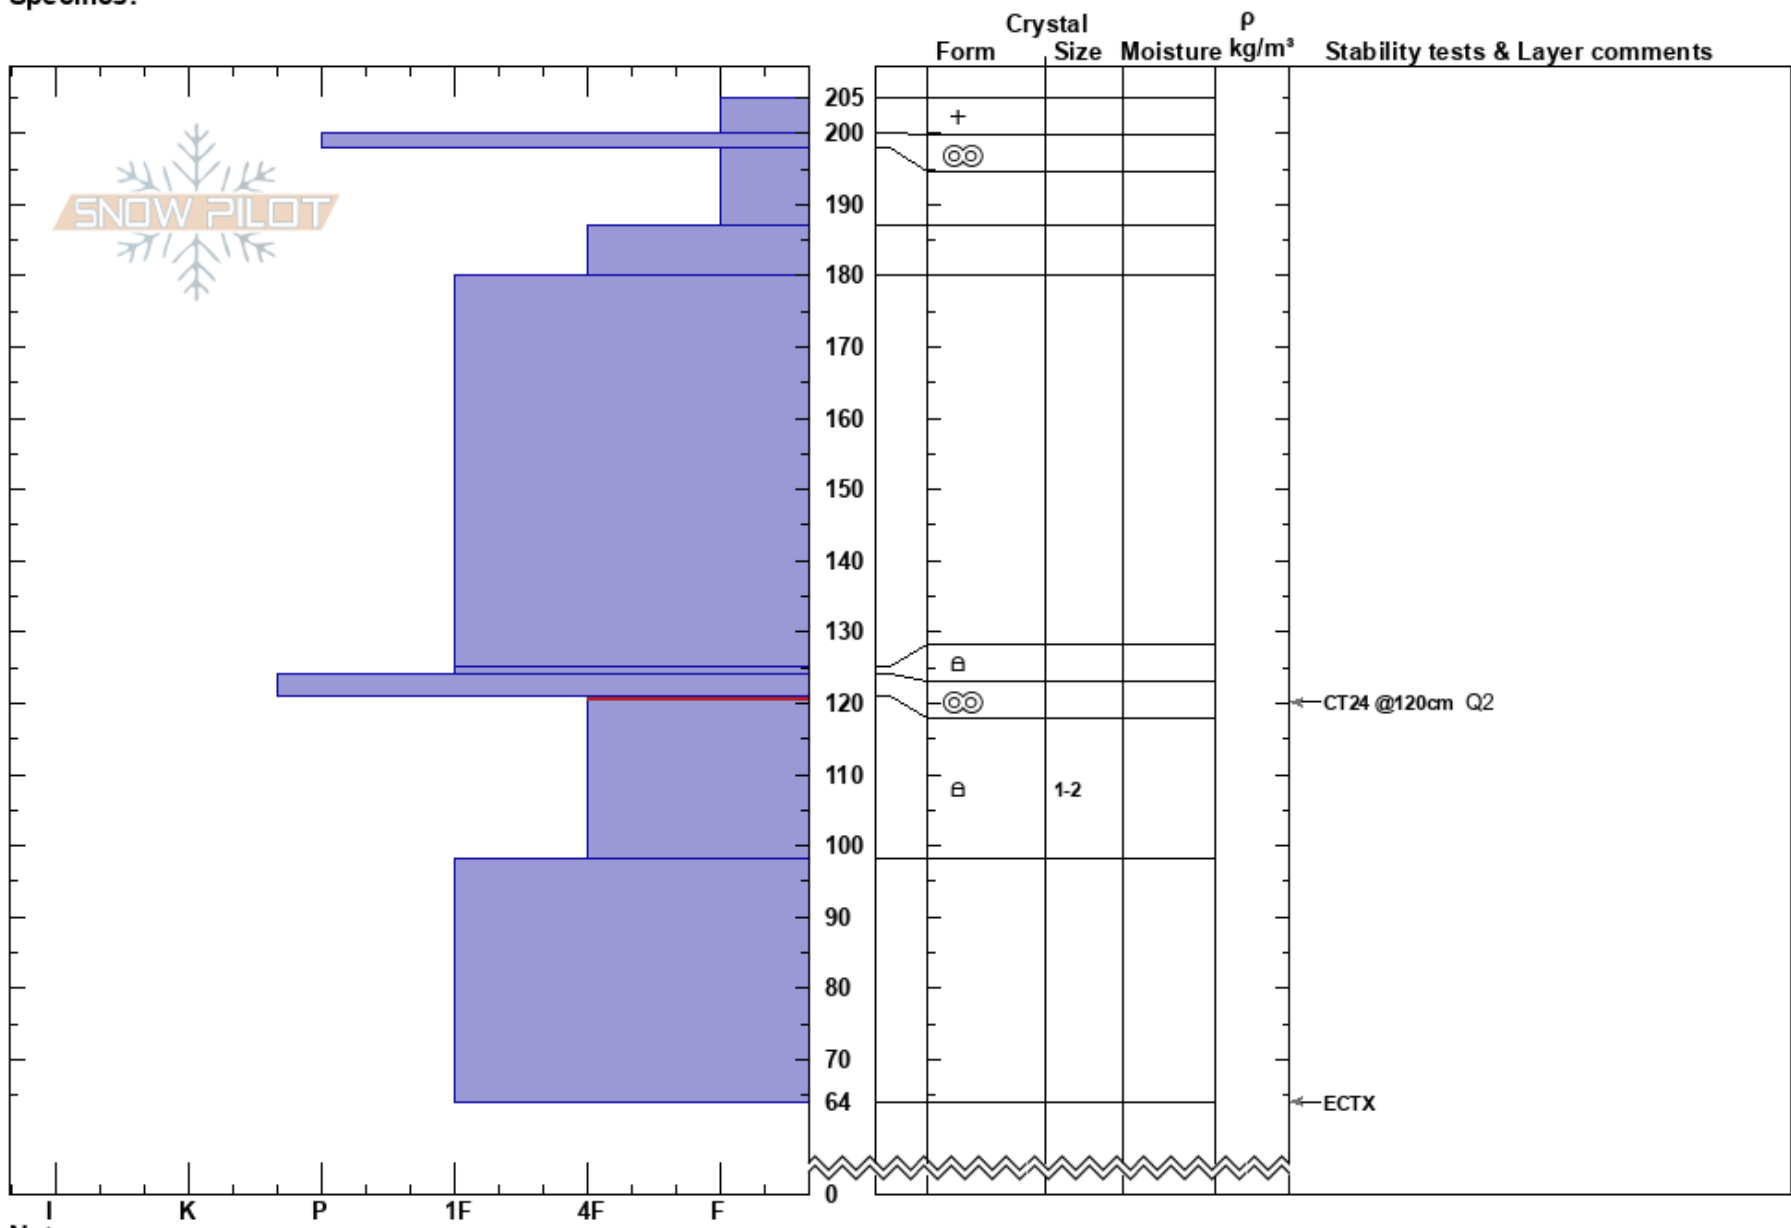

Super Bowl  
 Kenai Mountains  
 AK  
 Elevation: 2900 ft  
 Aspect: 230°  
 Specifics:

Andrew Schauer  
 03/30/2023 - 2:00pm  
 Co-ord: 60.75012N, -149.20445W  
 Slope Angle: 28°  
 Wind Loading: no

Stability: Fair  
 Air Temperature: HS:205  
 Sky Cover: BKN  
 Precipitation: NO  
 Wind: Calm  
 PF: 20  
 PS: 10  
 121-98cm: Problematic layer