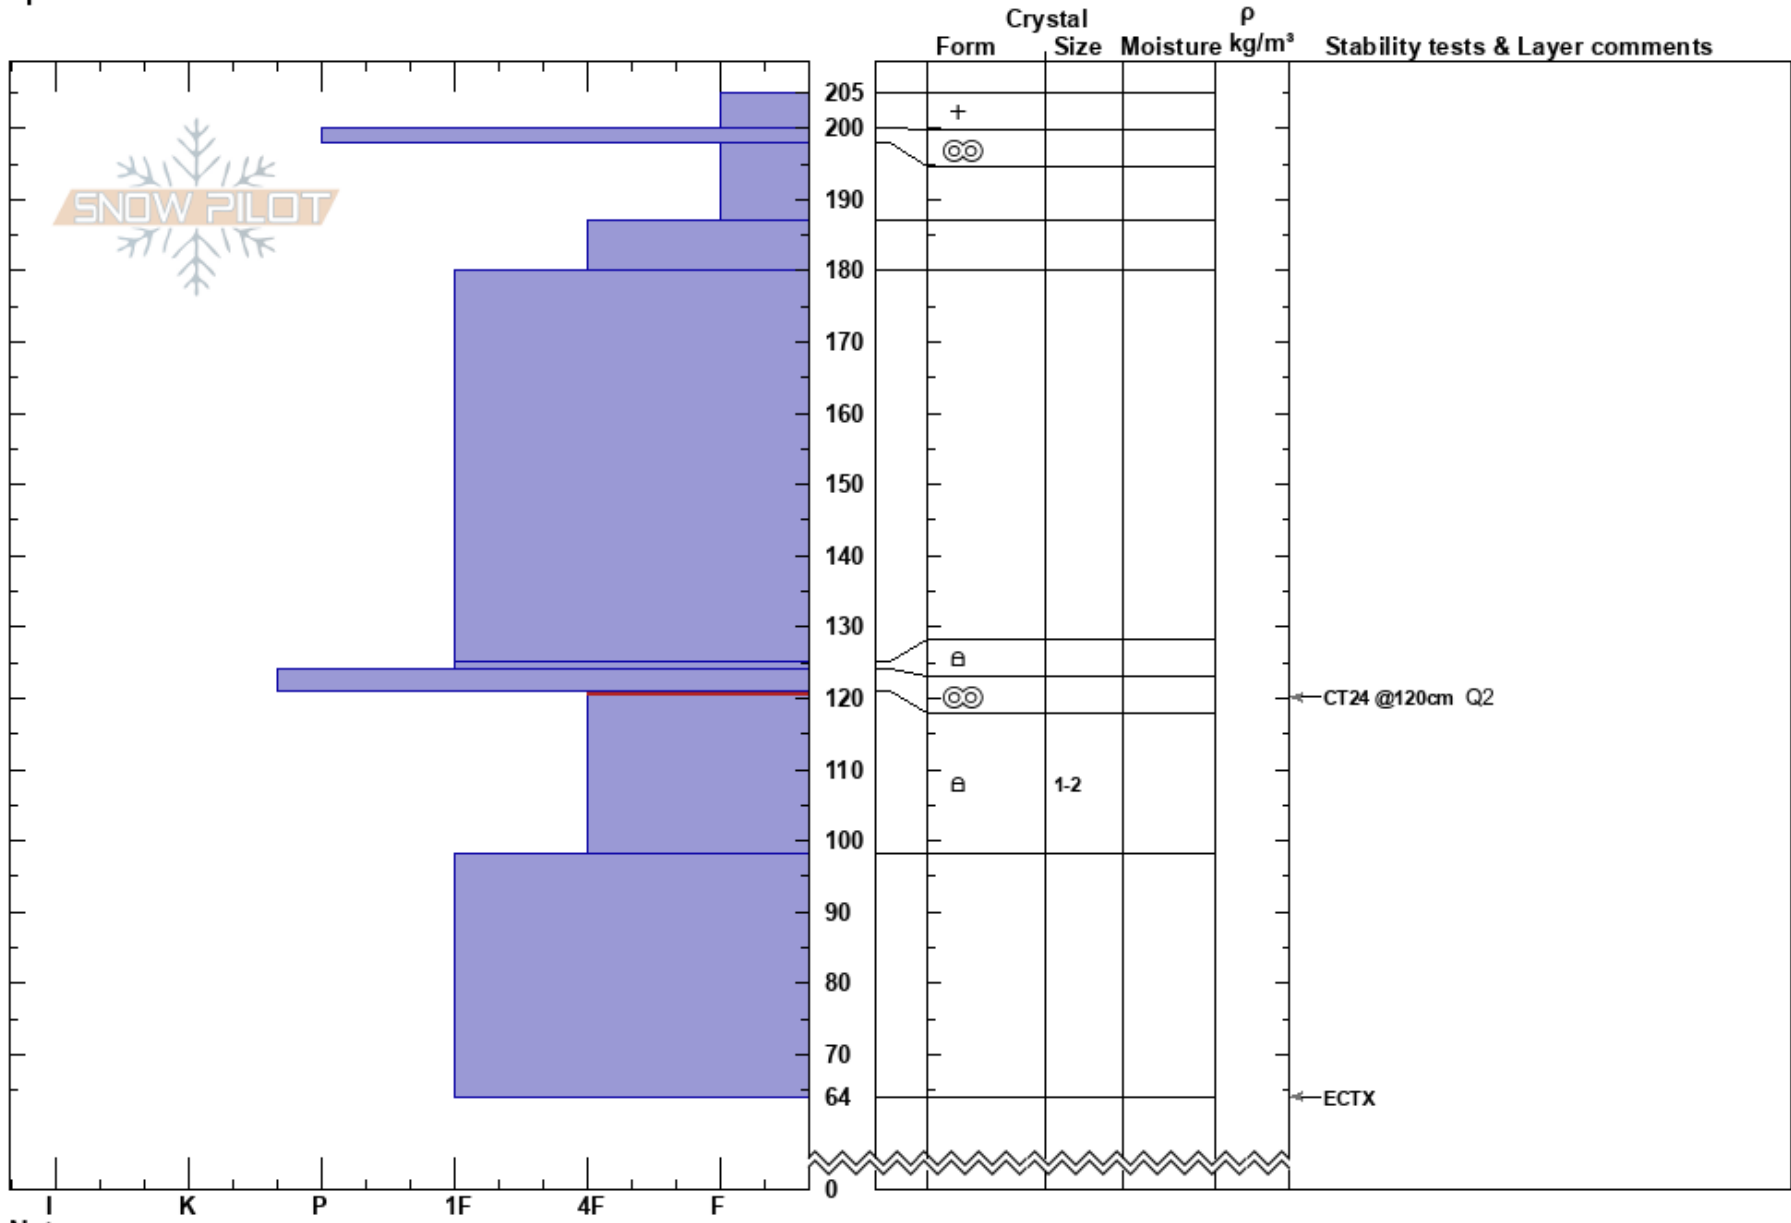

Super Bowl
 Kenai Mountains
 AK
 Elevation: 2900 ft
 Aspect: 230°
 Specifics:

Andrew Schauer
 03/30/2023 - 2:00pm
 Co-ord: 60.75012N, -149.20445W
 Slope Angle: 28°
 Wind Loading: no

Stability: Fair
 Air Temperature: HS:205
 Sky Cover: BKN
 Precipitation: NO
 Wind: Calm
 PF: 20
 PS: 10
 121-98cm: Problematic layer