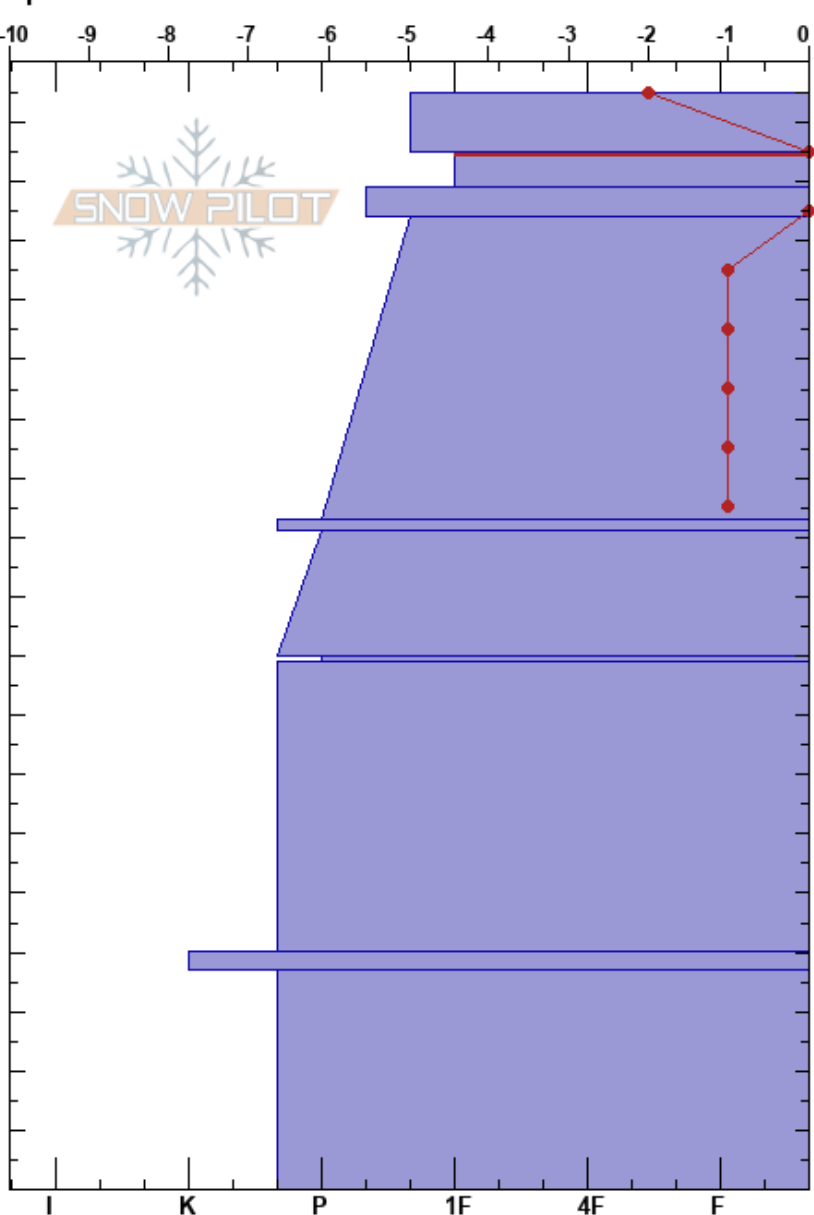

HS: 185  
PF: 30  
175-169cm: Problematic layer  
113-111cm: V-day crust  
40-37cm: X-mas crust

Elevation: 6000 ft  
Aspect: E  
Specifics:

| Depth (cm) | Crystal |      | Moisture | $\rho$<br>kg/m <sup>3</sup> | Stability tests & Layer comments |
|------------|---------|------|----------|-----------------------------|----------------------------------|
|            | Form    | Size |          |                             |                                  |
| 185        |         |      |          |                             |                                  |
| 180        | ⊙⊙      | 4    |          |                             |                                  |
| 175        | .       | 0.3  |          |                             |                                  |
| 170        | ⊙⊙      | 1    |          |                             |                                  |
| 160        |         |      |          |                             |                                  |
| 150        |         |      |          |                             |                                  |
| 140        | .       | 0.3  |          |                             |                                  |
| 130        |         |      |          |                             |                                  |
| 120        |         |      |          |                             |                                  |
| 110        | ⊙⊙      | 2    |          |                             | 113-111cm: V-day crust           |
| 100        | .       | 0.5  |          |                             |                                  |
| 90         | ⊙⊙      | 1    |          |                             |                                  |
| 80         |         |      |          |                             |                                  |
| 70         |         |      |          |                             |                                  |
| 60         | .       | 0.3  |          |                             |                                  |
| 50         |         |      |          |                             |                                  |
| 40         | ■       |      |          |                             | 40-37cm: X-mas crust             |
| 30         |         |      |          |                             |                                  |
| 20         | .       | 0.3  |          |                             |                                  |
| 10         |         |      |          |                             |                                  |
| 0          |         |      |          |                             |                                  |