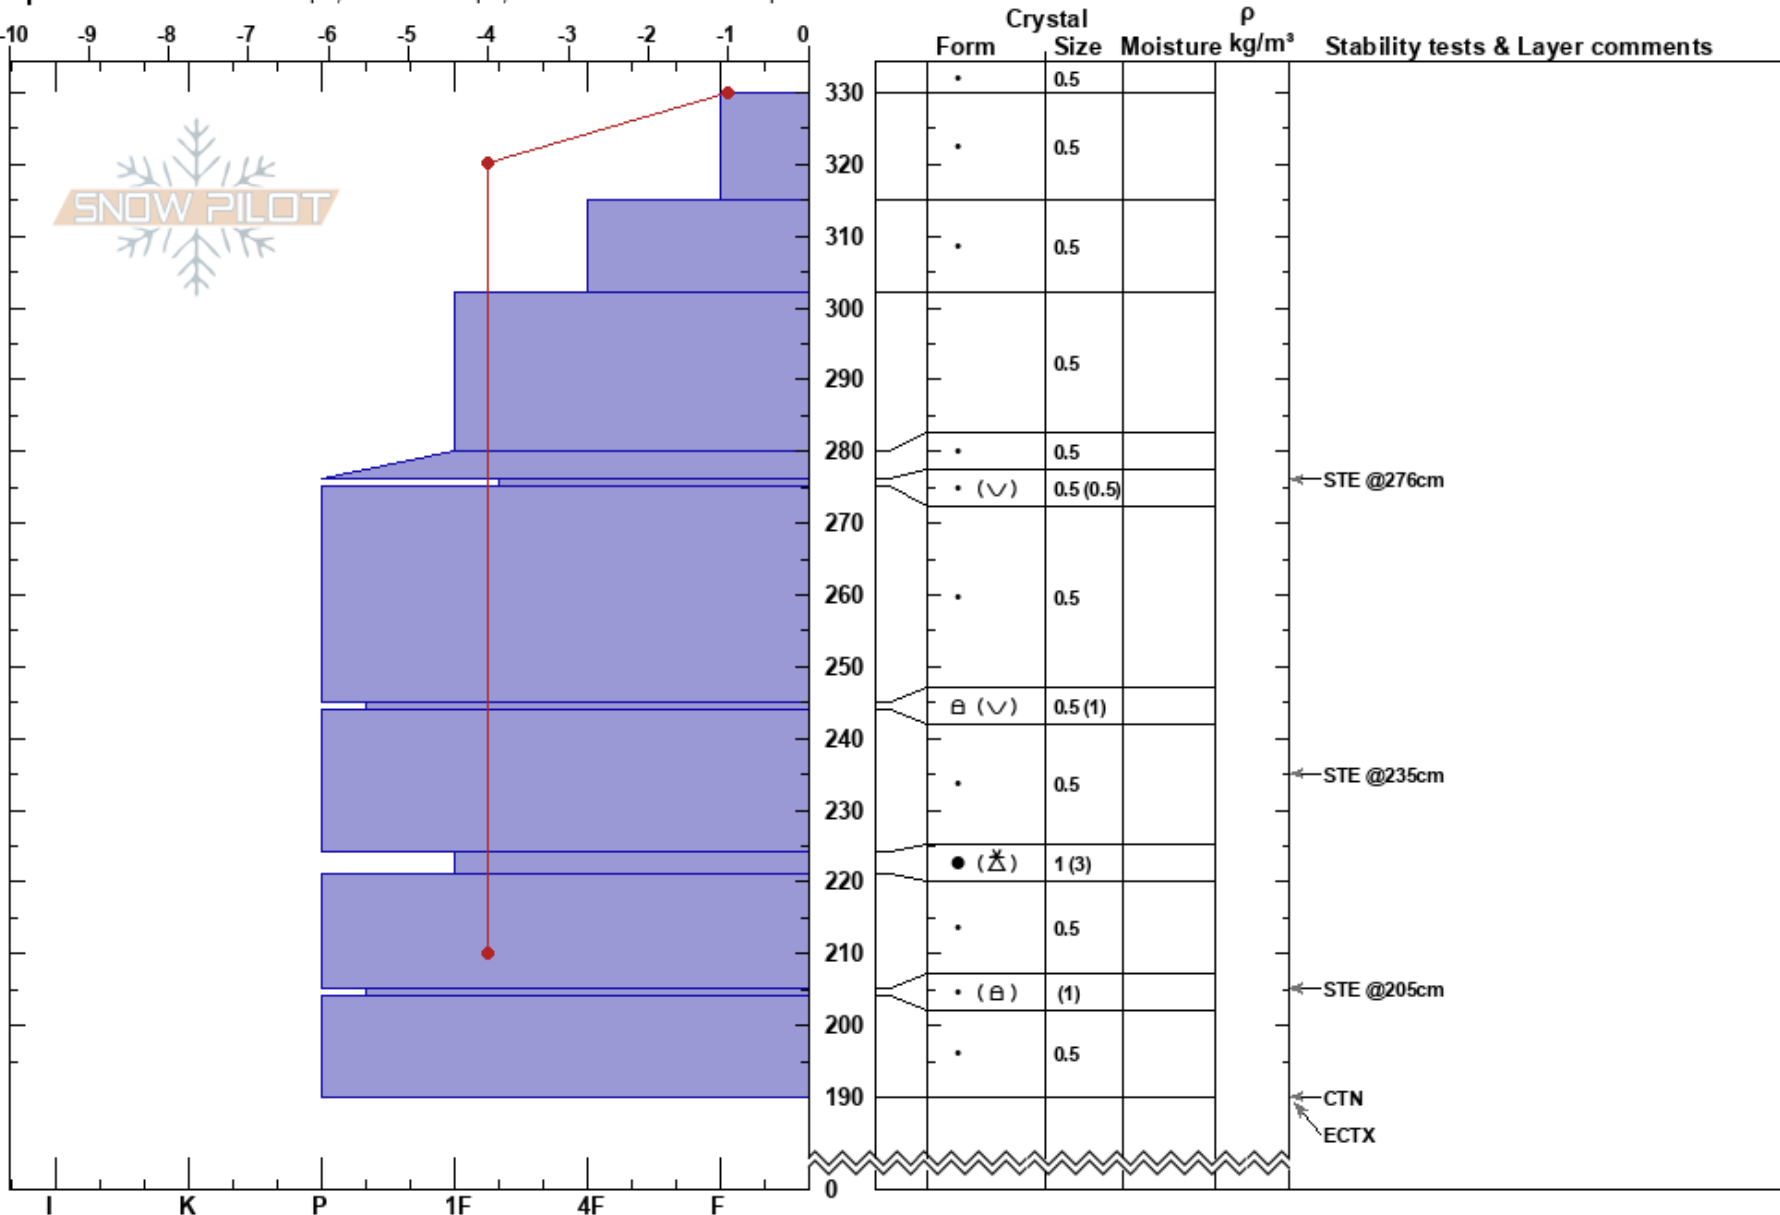

Copper Lake ridge  
 Silver Valley Area  
 ID  
 Elevation: 6005 ft  
 Aspect: 0°

Kyla Berendzen  
 03/30/2023 - 11:00am  
 Co-ord: 11T 596982W 5253490N  
 Slope Angle: 27°  
 Wind Loading: yes

Stability: Very Good  
 Air Temperature: 0°C  
 Sky Cover: SCT  
 Precipitation: NO  
 Wind: Calm

HS:330  
 PF: 24 276-275cm: Problematic layer  
 PS: 10

Specifics: Ski tracks on slope; We skied slope; Snowmobile tracks on slope

Notes: