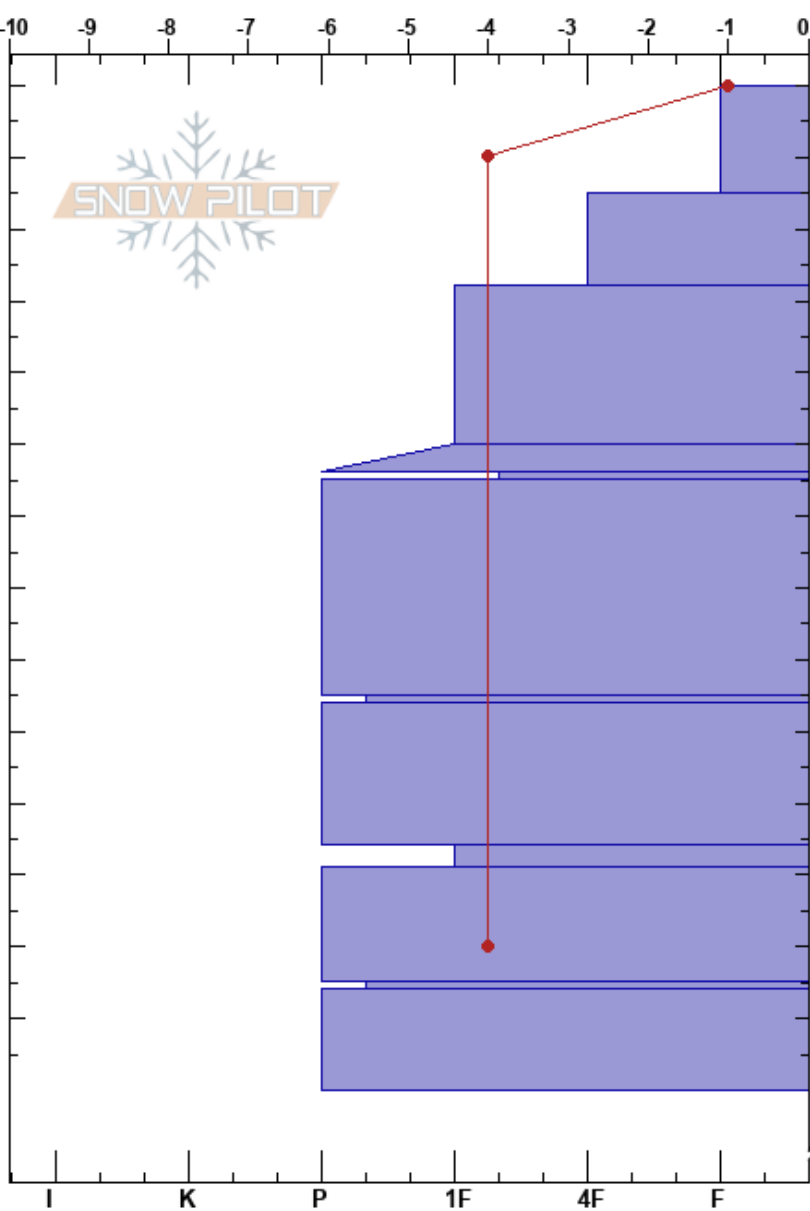

Copper Lake ridge
 Silver Valley Area
 ID
 Elevation: 6005 ft
 Aspect: 0°

Kyla Berendzen
 03/30/2023 - 11:00am
 Co-ord: 11T 596982W 5253490N
 Slope Angle: 27°
 Wind Loading: yes

Stability: Very Good
 Air Temperature: 0°C
 Sky Cover: SCT
 Precipitation: NO
 Wind: Calm

HS:330
 PF: 24 276-275cm: Problematic layer
 PS: 10

Specifics: Ski tracks on slope; We skied slope; Snowmobile tracks on slope

Height (cm)	Crystal Form	Crystal Size	Moisture	ρ kg/m ³	Stability tests & Layer comments
330	•	0.5			
320	•	0.5			
310	•	0.5			
300		0.5			
290		0.5			
280	•	0.5			
276	• (∨)	0.5 (0.5)			← STE @276cm
270					
260	•	0.5			
250					
240	⊖ (∨)	0.5 (1)			
235	•	0.5			← STE @235cm
230					
220	• (⊗)	1 (3)			
210	•	0.5			
205	• (⊖)	(1)			← STE @205cm
200	•	0.5			
190					← CTN ← ECTX