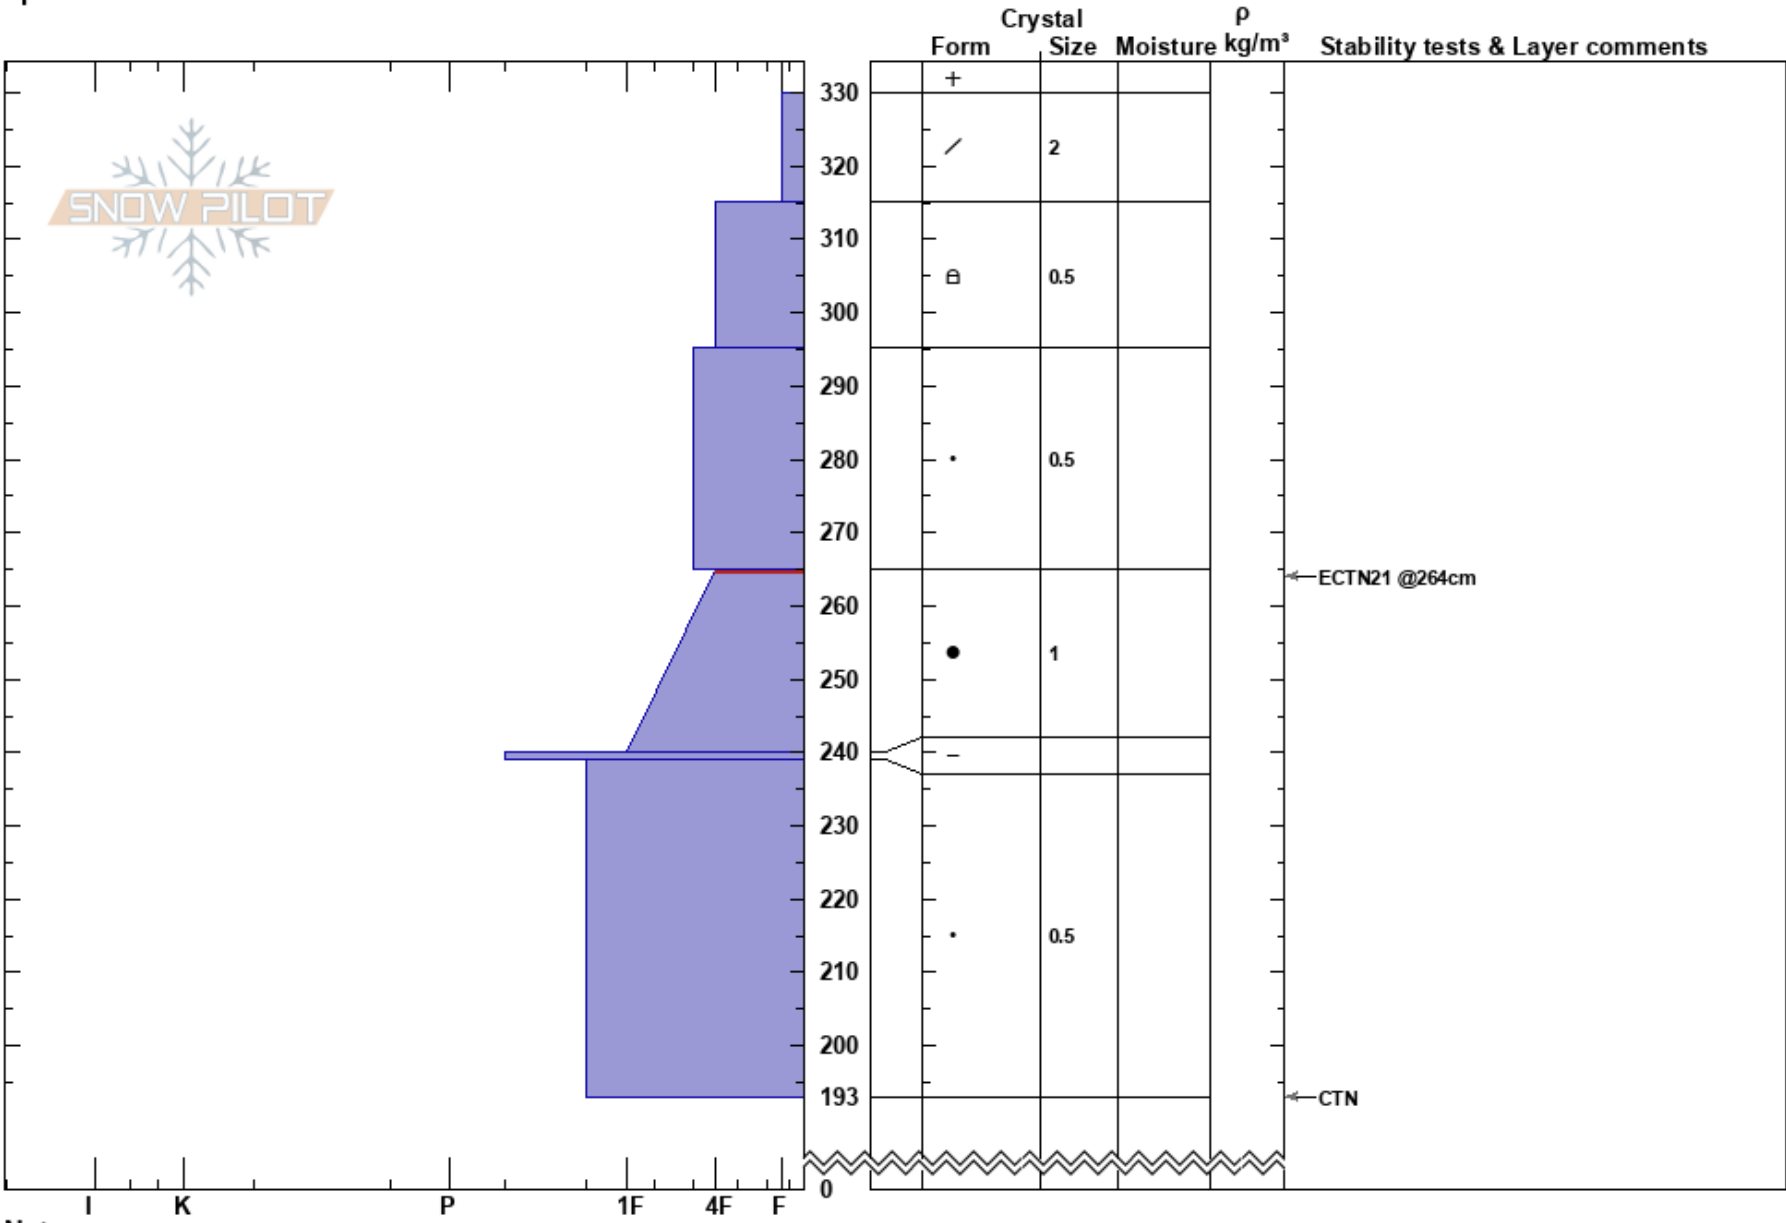

KPAC Obs\_3\_30\_23  
 San Francisco Peaks  
 AZ  
 Elevation: 9920 ft  
 Aspect: N  
 Specifics:

Mathieu Brown  
 03/30/2023 - 3:20pm  
 Co-ord: 34U 35W 112N  
 Slope Angle: 36°  
 Wind Loading: yes

Stability: **HS:330**  
 Air Temperature: 24°F **PF: 45** 265-240cm: Problematic layer  
 Sky Cover: BKN **PS: 15**  
 Precipitation: S-1  
 Wind: SW Moderate

**Notes:** Intentionally dug on north facing slope with some exposure to wind and previous signs of wind loading