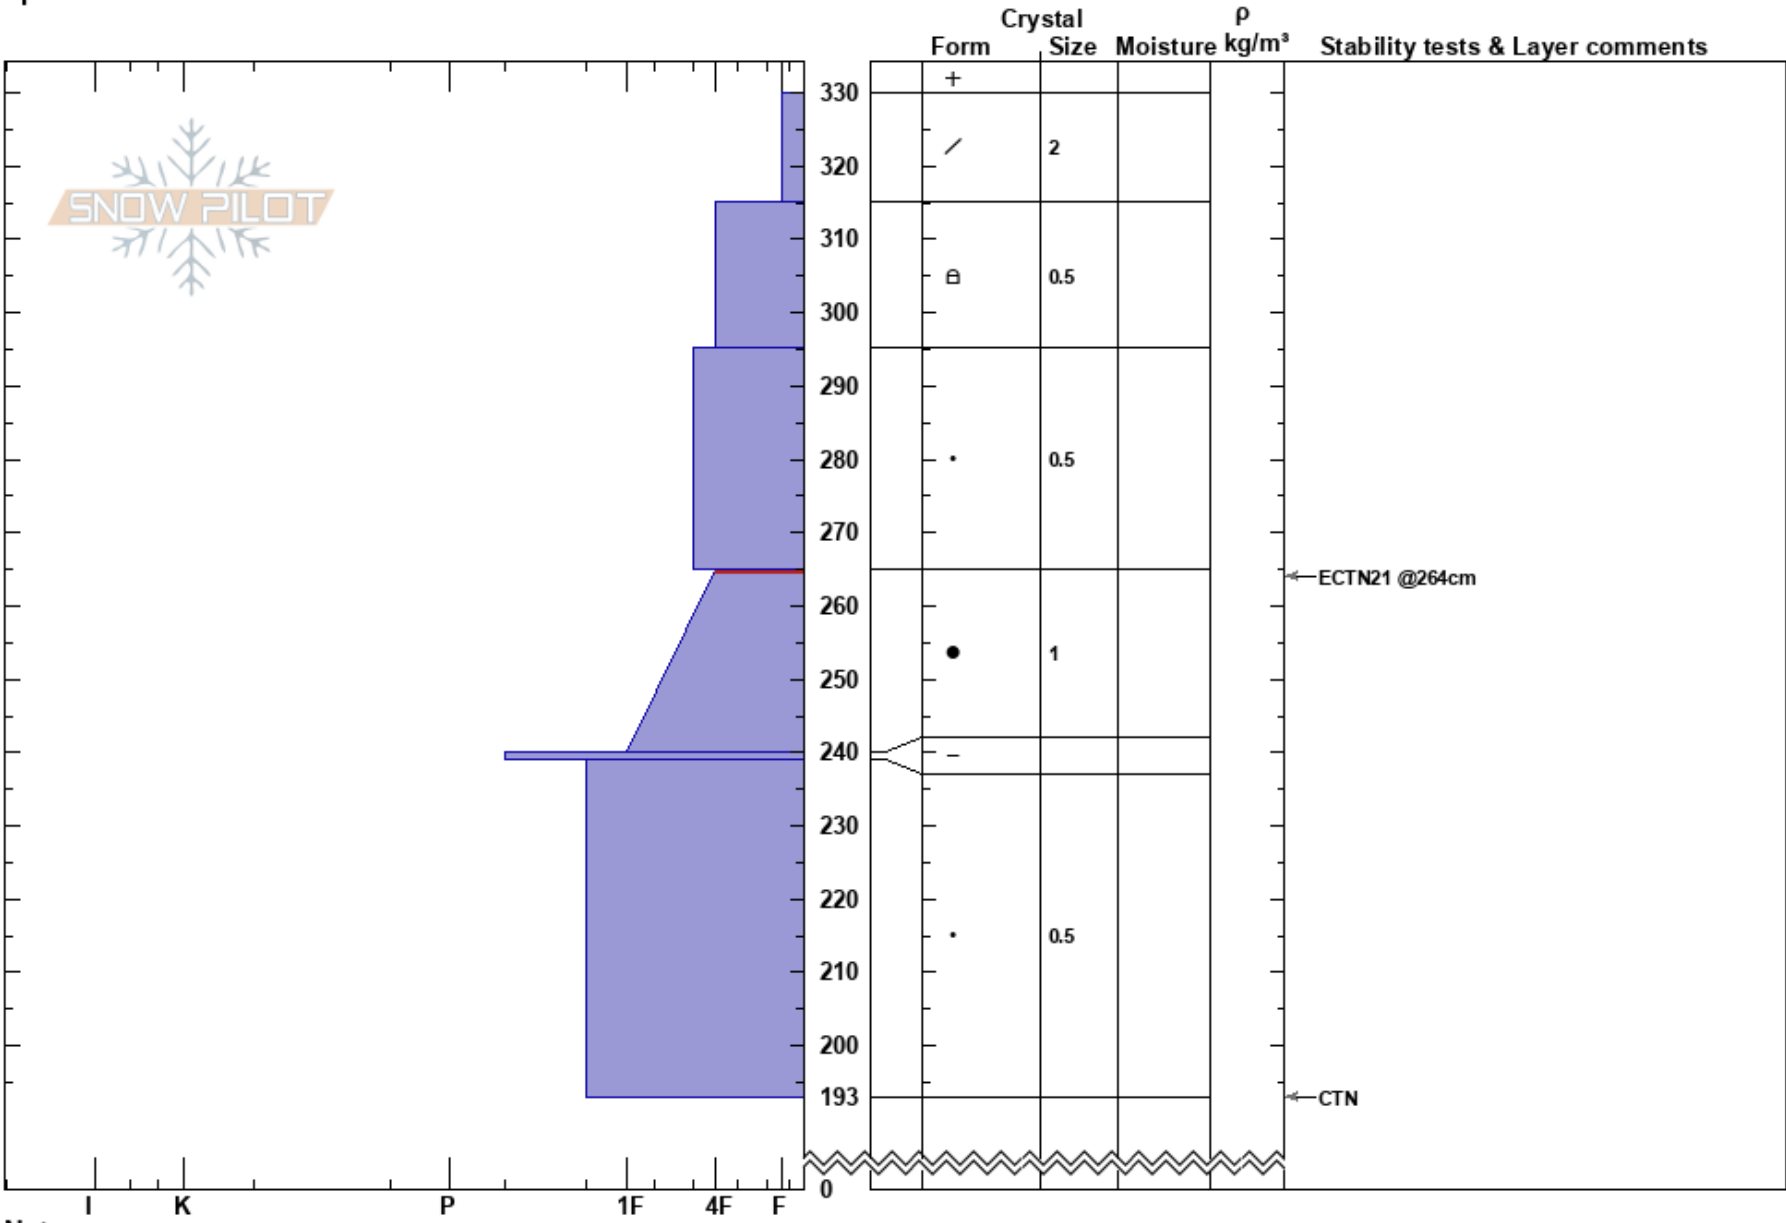

KPAC Obs_3_30_23
 San Francisco Peaks
 AZ
 Elevation: 9920 ft
 Aspect: N
 Specifics:

Mathieu Brown
 03/30/2023 - 3:20pm
 Co-ord: 34U 35W 112N
 Slope Angle: 36°
 Wind Loading: yes

Stability:
 Air Temperature: 24°F
 Sky Cover: BKN
 Precipitation: S-1
 Wind: SW Moderate
 HS: 330
 PF: 45
 PS: 15
 265-240cm: Problematic layer

Notes: Intentionally dug on north facing slope with some exposure to wind and previous signs of wind loading