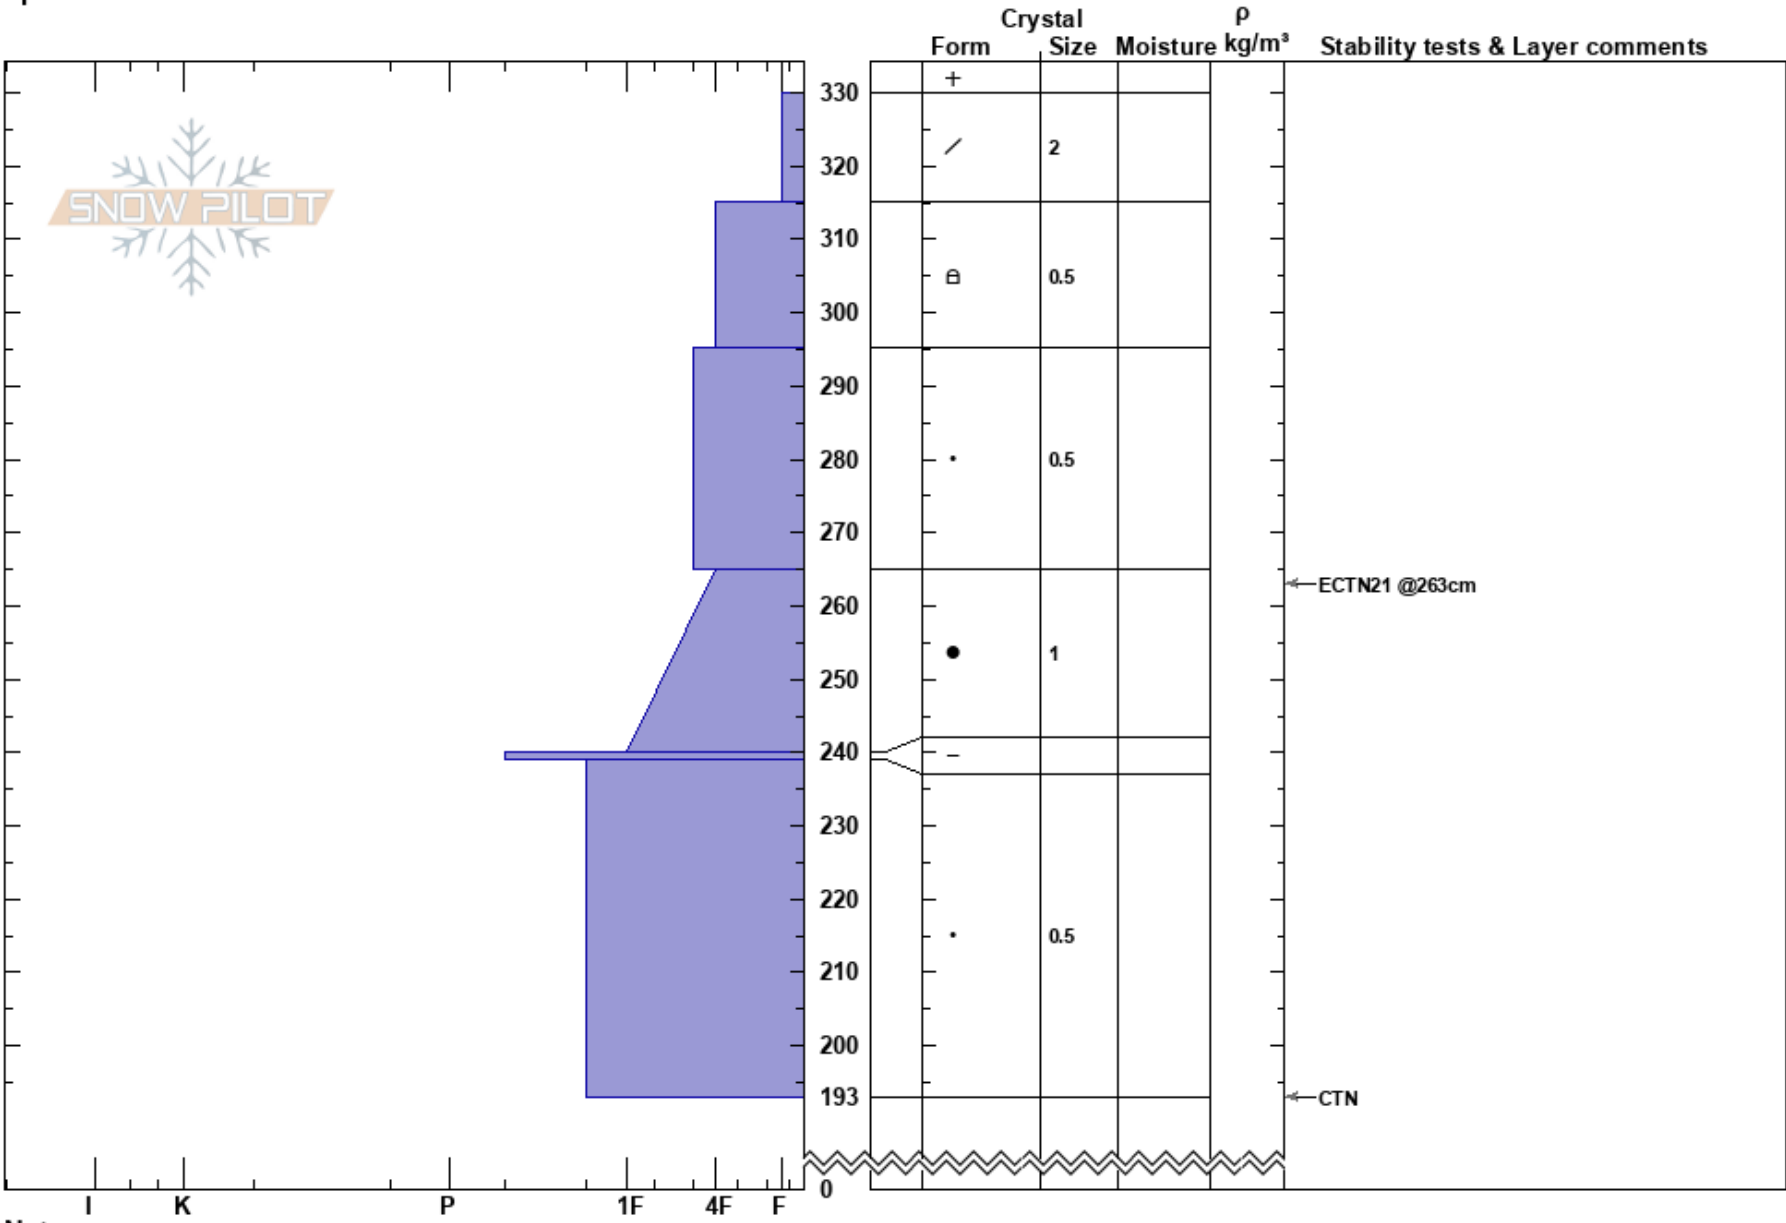

KPAC Obs_3_30_23
 San Francisco Peaks
 AZ
 Elevation: 9920 ft
 Aspect: N
 Specifics:

Mathieu Brown
 03/30/2023 - 3:20pm
 Co-ord: 12S 436357W 3910566N
 Slope Angle: 36°
 Wind Loading: yes

Stability: **HS:330**
 Air Temperature: 24°F **PF: 45** 265-240cm: Problematic layer
 Sky Cover: BKN **PS: 15**
 Precipitation: S-1
 Wind: SW Moderate

Notes: Intentionally dug on north facing slope with some exposure to wind and previous signs of wind loading