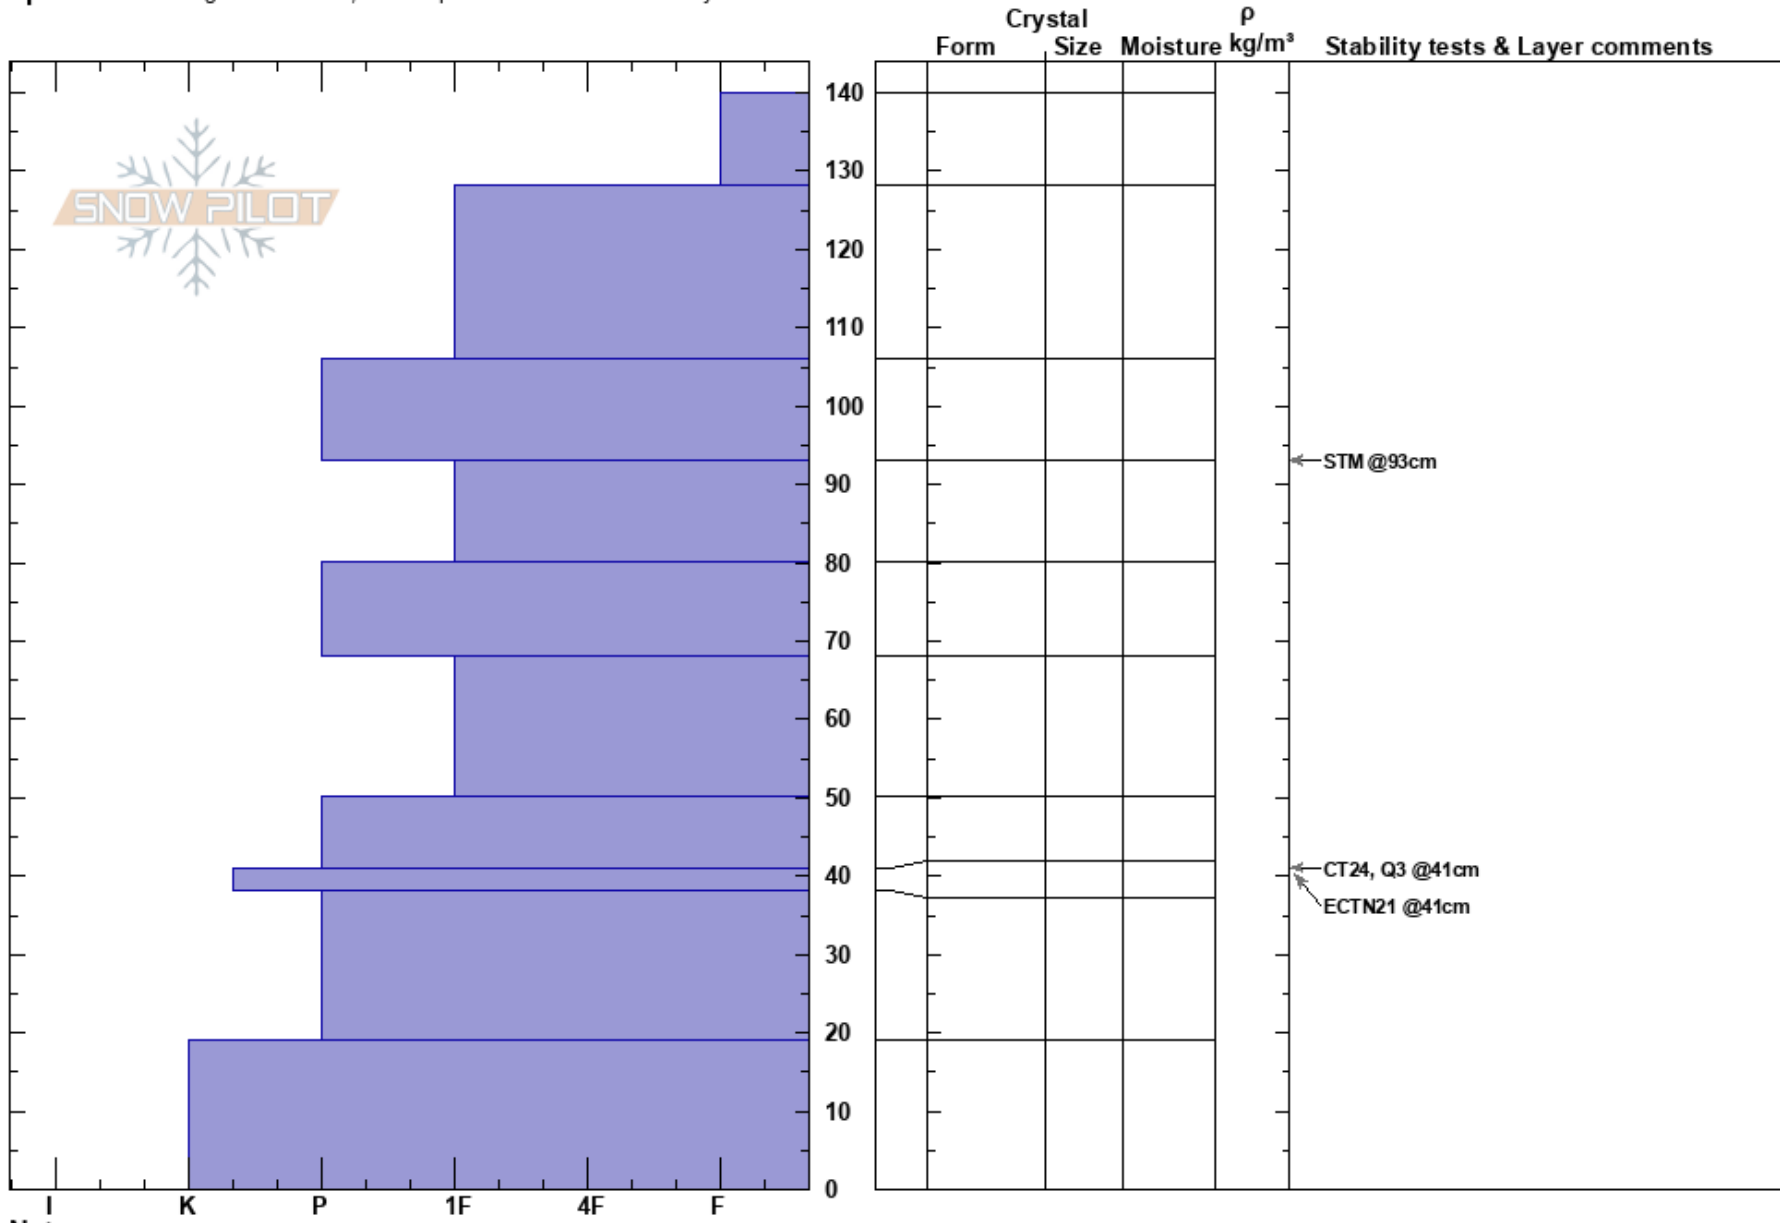

Lightning
 Carson Pass
 CA
 Elevation: 8900 ft
 Aspect: 45°

Sage McDermott
 03/30/2023 - 12:40pm
 Co-ord: 38.69123N, -120.08916W
 Slope Angle: 31°
 Wind Loading:

Stability: **PF: 52**
 Air Temperature: **PS: 10** 41-38cm: Problematic layer
 Sky Cover:
 Precipitation: NO
 Wind: NE Calm

Specifics: Pit dug in a Ski Area; Pit is representative of backcountry

Notes: