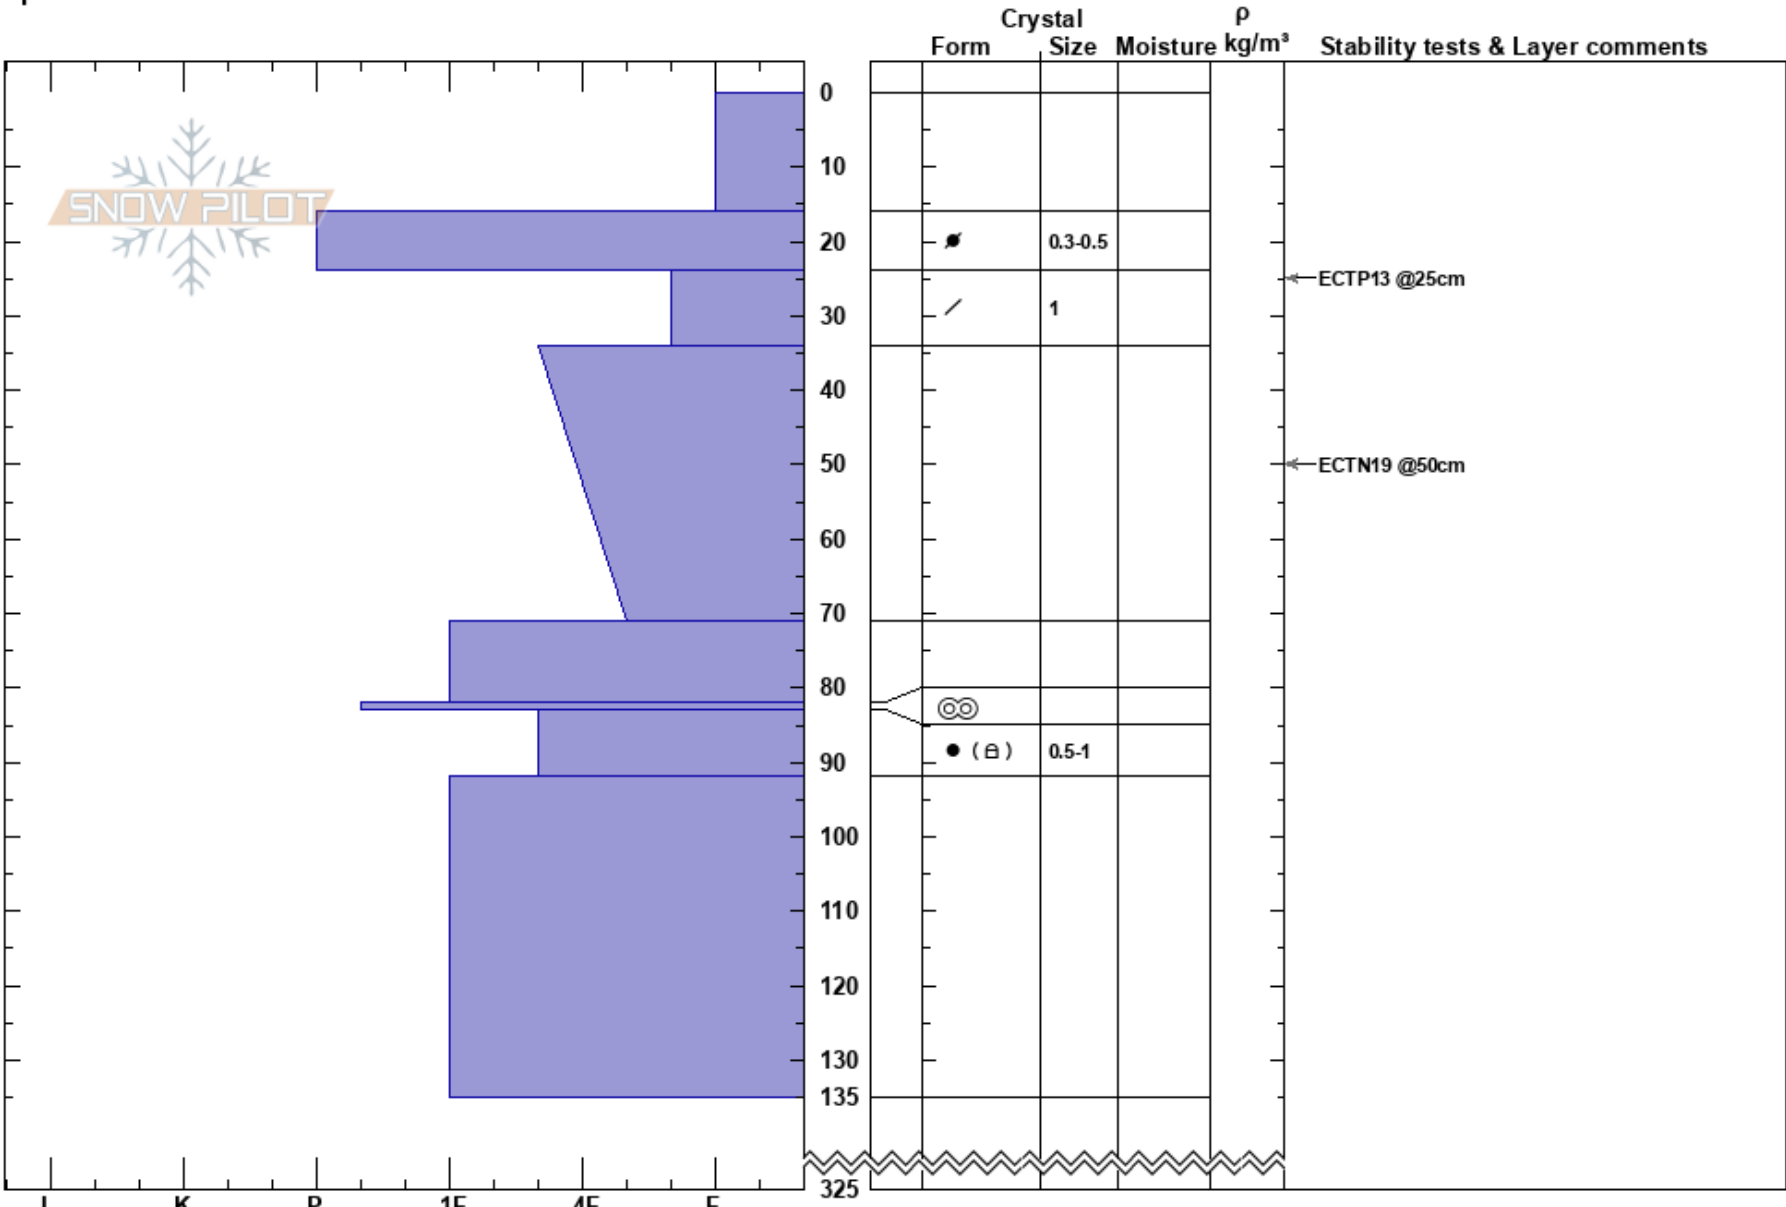

Hold My Beer
Uinta Range
UT
Elevation: 1021 ft
Aspect: 270°
Specifics:

Jason Boyer
03/30/2023 - 11:00am
Co-ord:
Slope Angle: 36°
Wind Loading:

Stability:
Air Temperature:
Sky Cover: OVC
Precipitation: S-1
Wind:

HS:325 Layer Notes:

Notes: