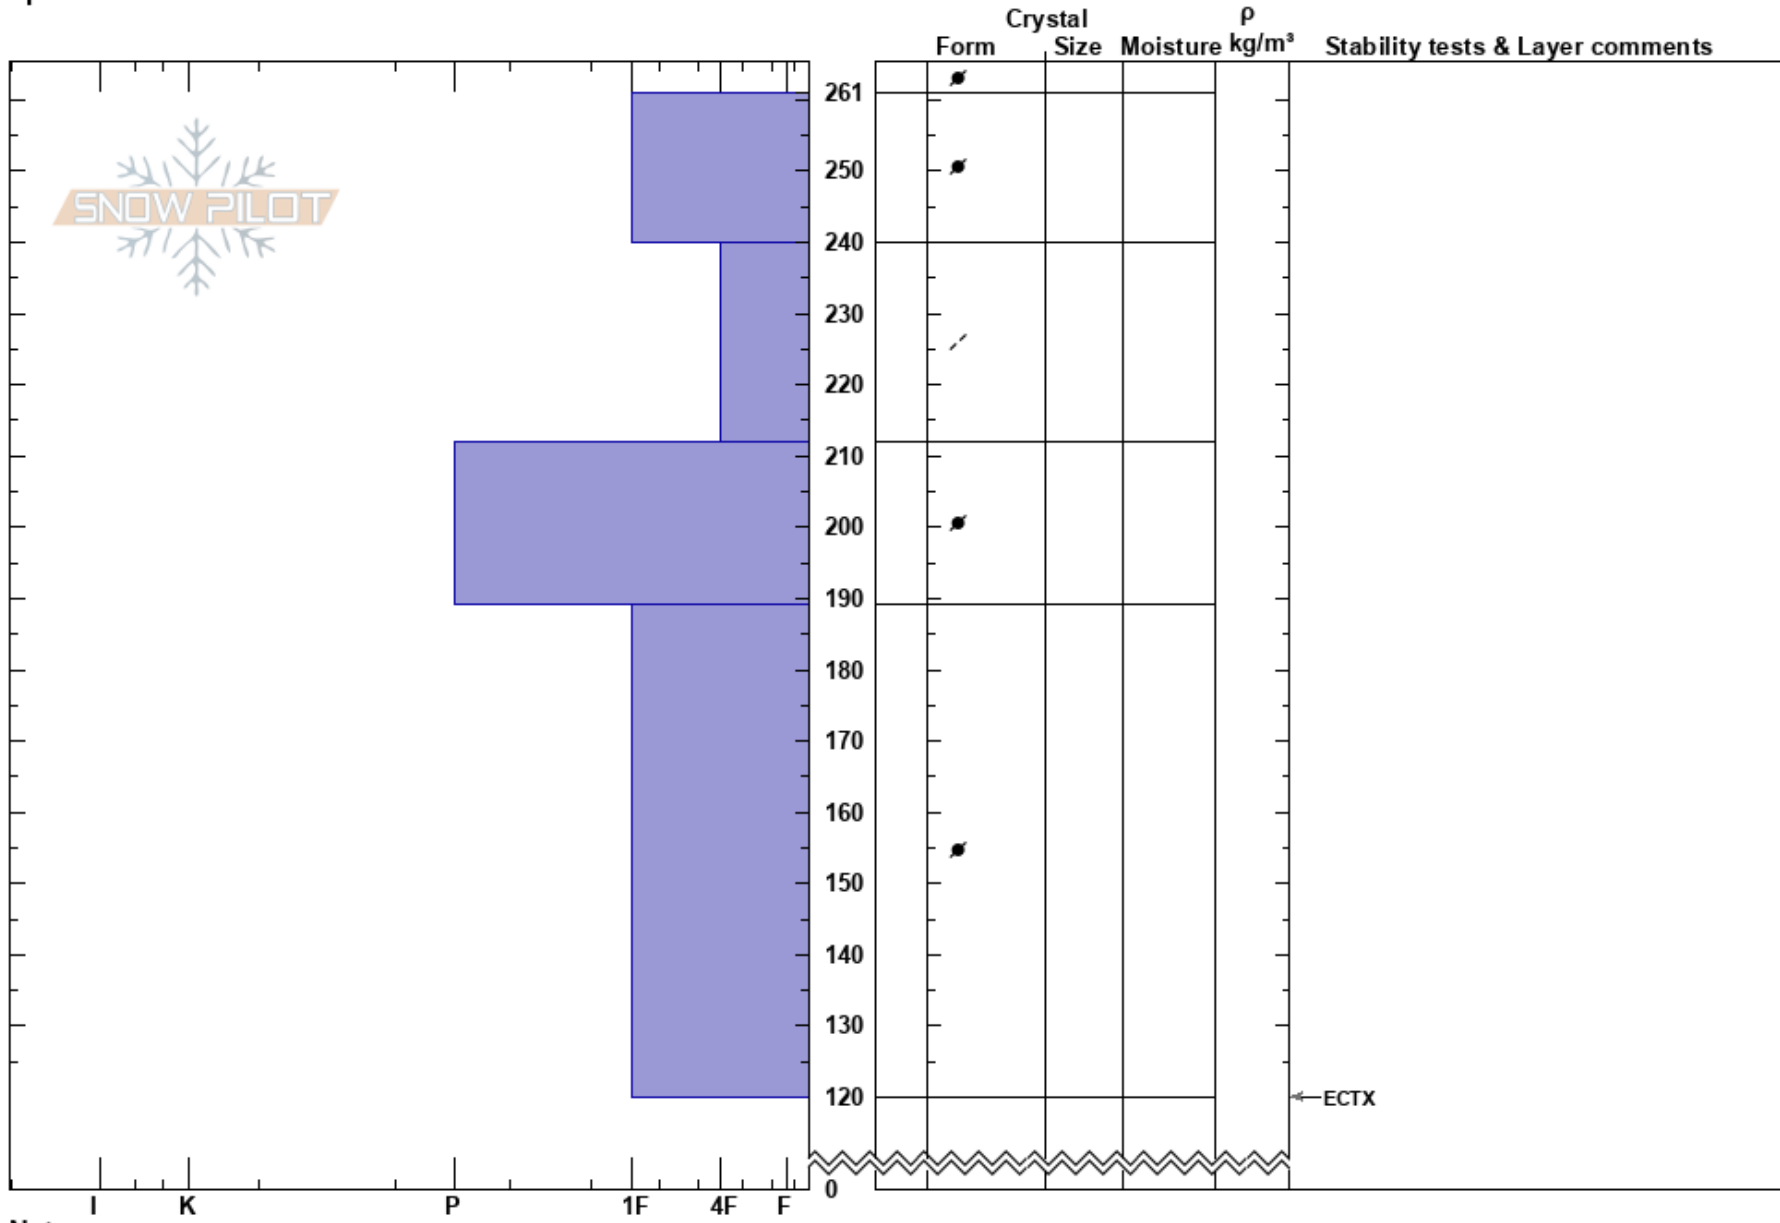

Butler NTL
 Front Range
 CO
 Elevation: 11700 ft
 Aspect: NE
 Specifics:

Austin DiVesta
 03/30/2023 - 1:15pm
 Co-ord: 39.76160N, -105.87215W
 Slope Angle: 26°
 Wind Loading: yes

Stability:
 Air Temperature:
 Sky Cover: SCT
 Precipitation: NO
 Wind: SW Strong

HS:261

Layer Notes:

Notes: