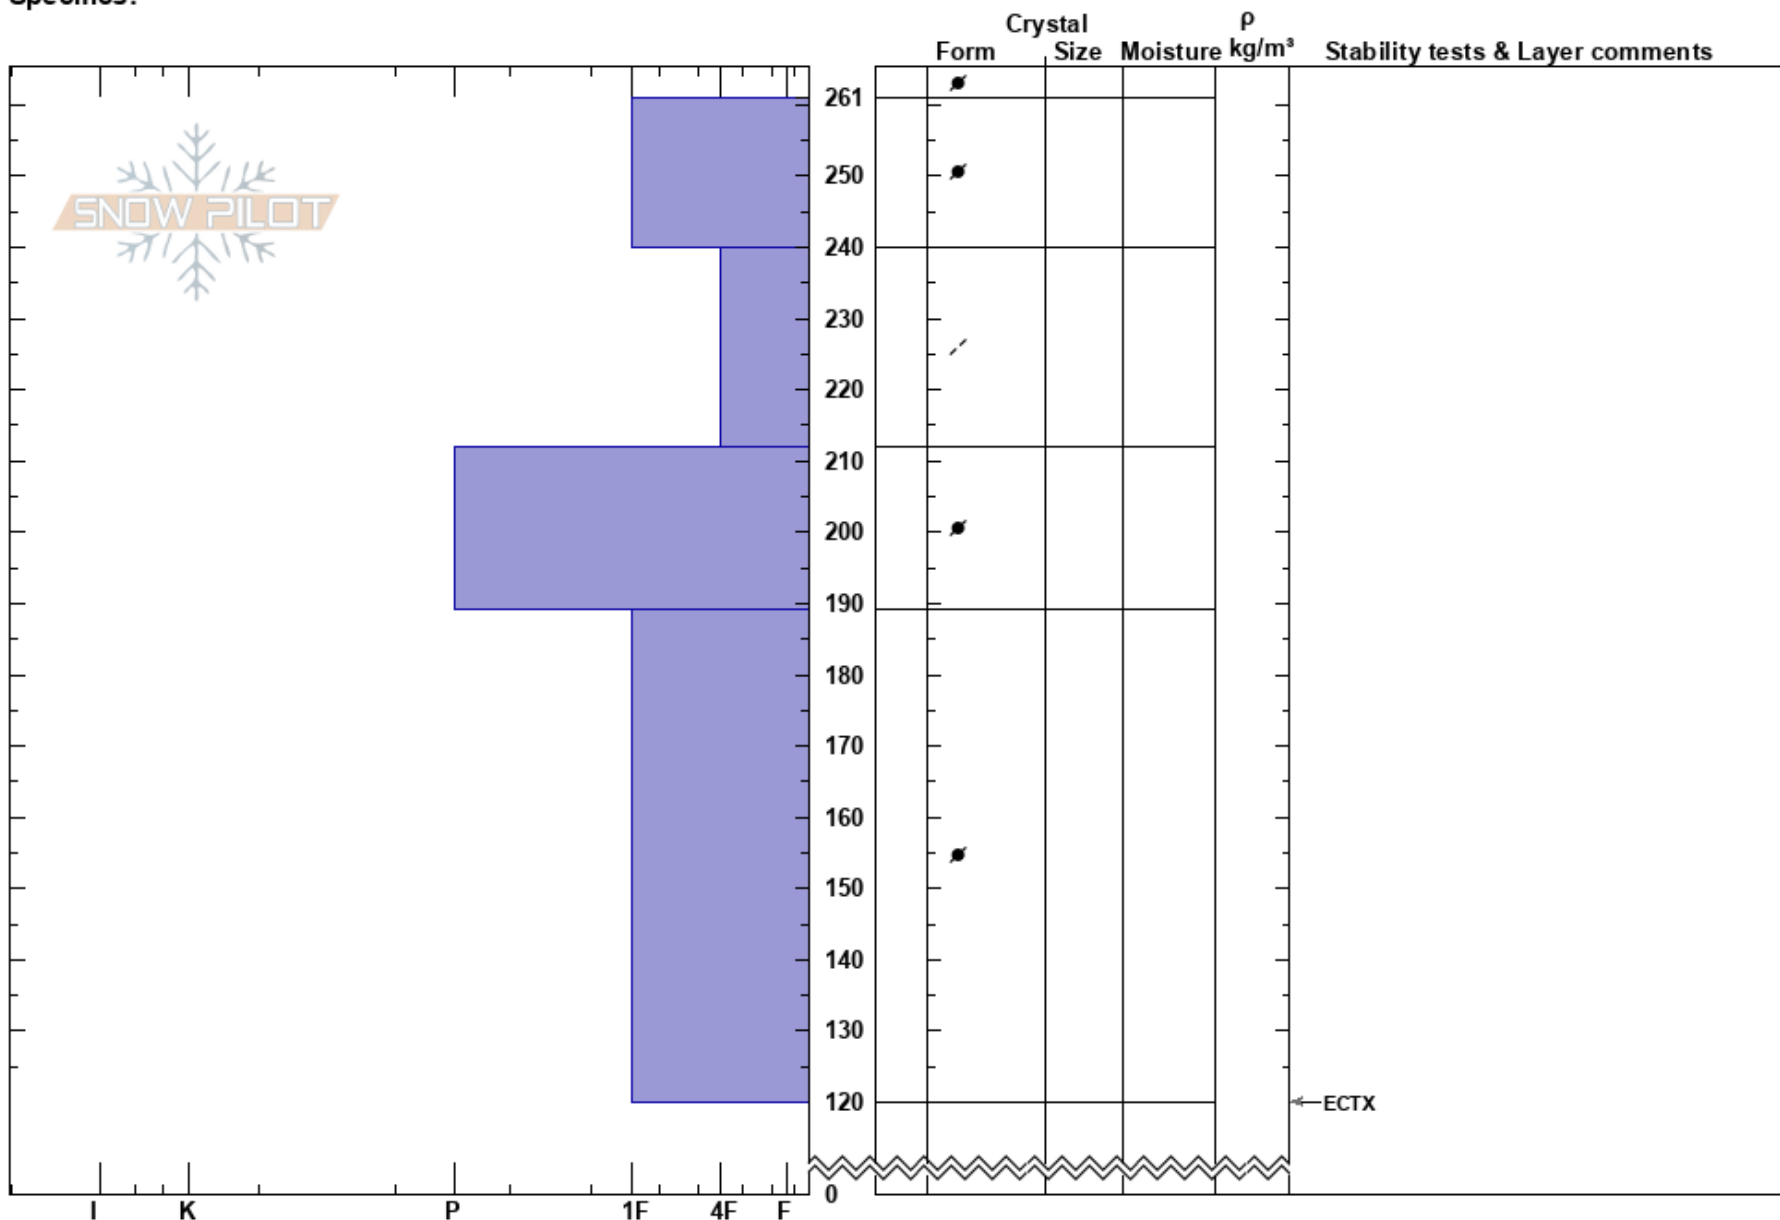

Butler NTL
 Front Range
 CO
 Elevation: 11700 ft
 Aspect: NE
 Specifics:

Austin DiVesta
 03/30/2023 - 1:15pm
 Co-ord: 39.76160N, -105.87215W
 Slope Angle: 26°
 Wind Loading: yes

Stability:
 Air Temperature:
 Sky Cover: SCT
 Precipitation: NO
 Wind: SW Strong

HS:261

Layer Notes:

Notes: