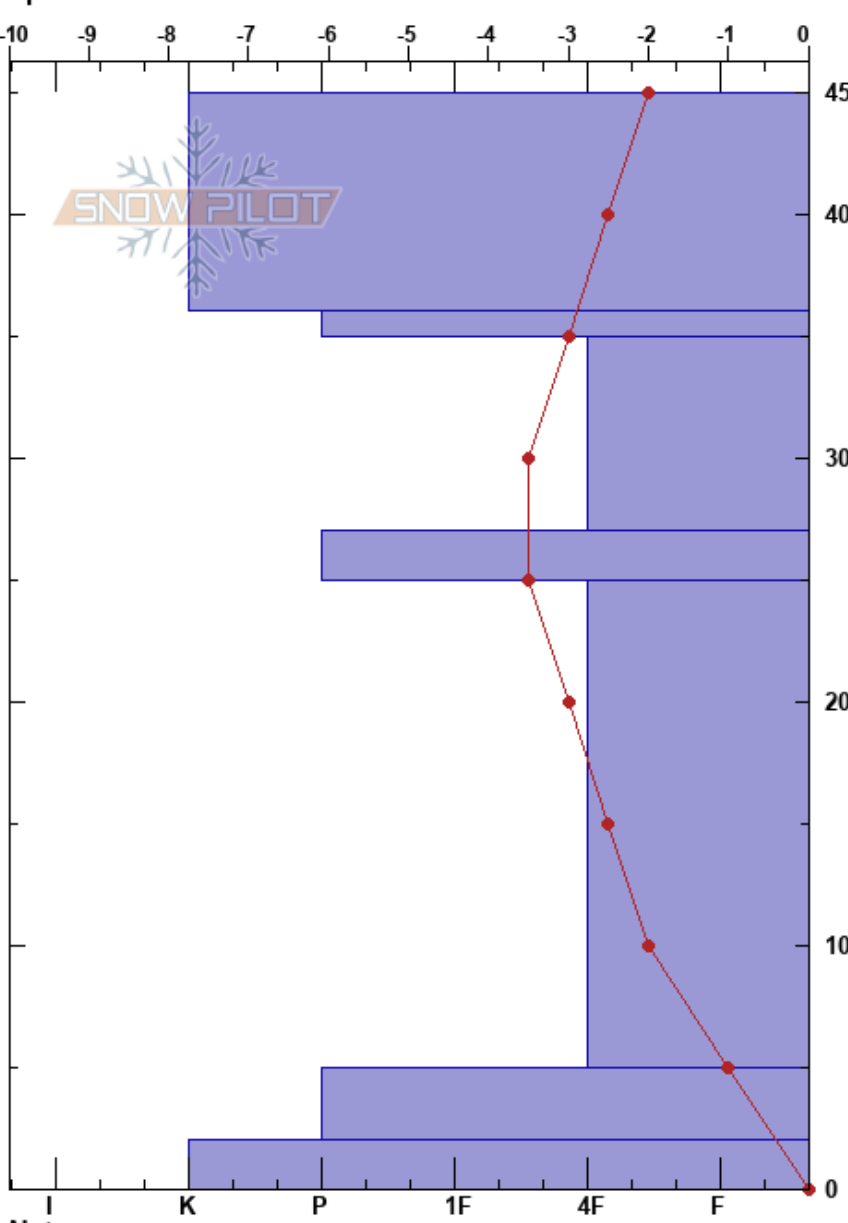

EGEN 420 LAB 2
 Bridger Range
 MT
 Elevation: 1468 m
 Aspect:
 Specifics:

Kyle Heisey
 03/07/2023 - 3:15pm
 Co-ord: 45.68150N, 111.03200W
 Slope Angle:
 Wind Loading:

Stability:
 Air Temperature: 1°C
 Sky Cover: CLR
 Precipitation: NO
 Wind: Calm

HS:45

Layer Notes:

Form	Crystal		Moisture	ρ kg/m ³	Stability tests & Layer comments
	Size				
■				284	
■					
●				240	
● (□)					
□ (^)				216	
				304	
^					

Notes: