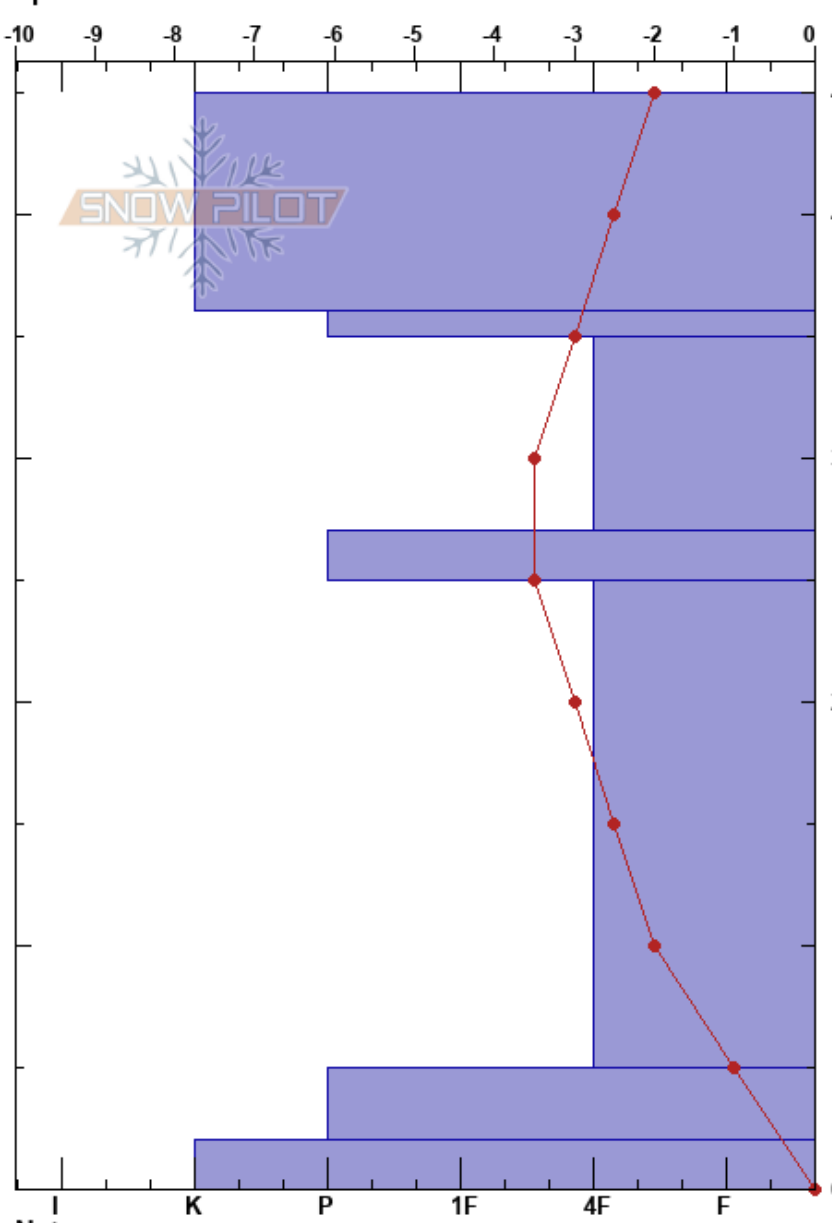

EGEN 420 LAB 2
 Bridger Range
 MT
 Elevation: 1468 m
 Aspect:
 Specifics:

Kyle Heisey
 03/07/2023 - 3:15pm
 Co-ord: 45.68150N, 111.03200W
 Slope Angle:
 Wind Loading:

Stability:
 Air Temperature: 1°C
 Sky Cover: CLR
 Precipitation: NO
 Wind: Calm

HS:45

Layer Notes:

| Form | Crystal | | Moisture | ρ kg/m ³ | Stability tests & Layer comments |
|-------|---------|--|----------|-----------------------------|----------------------------------|
| | Size | | | | |
| | | | | | |
| ■ | | | | 284 | |
| ■ | | | | | |
| ● | | | | 240 | |
| ● (□) | | | | | |
| □ (^) | | | | 216 | |
| | | | | 304 | |
| ^ | | | | | |
| | | | | | |