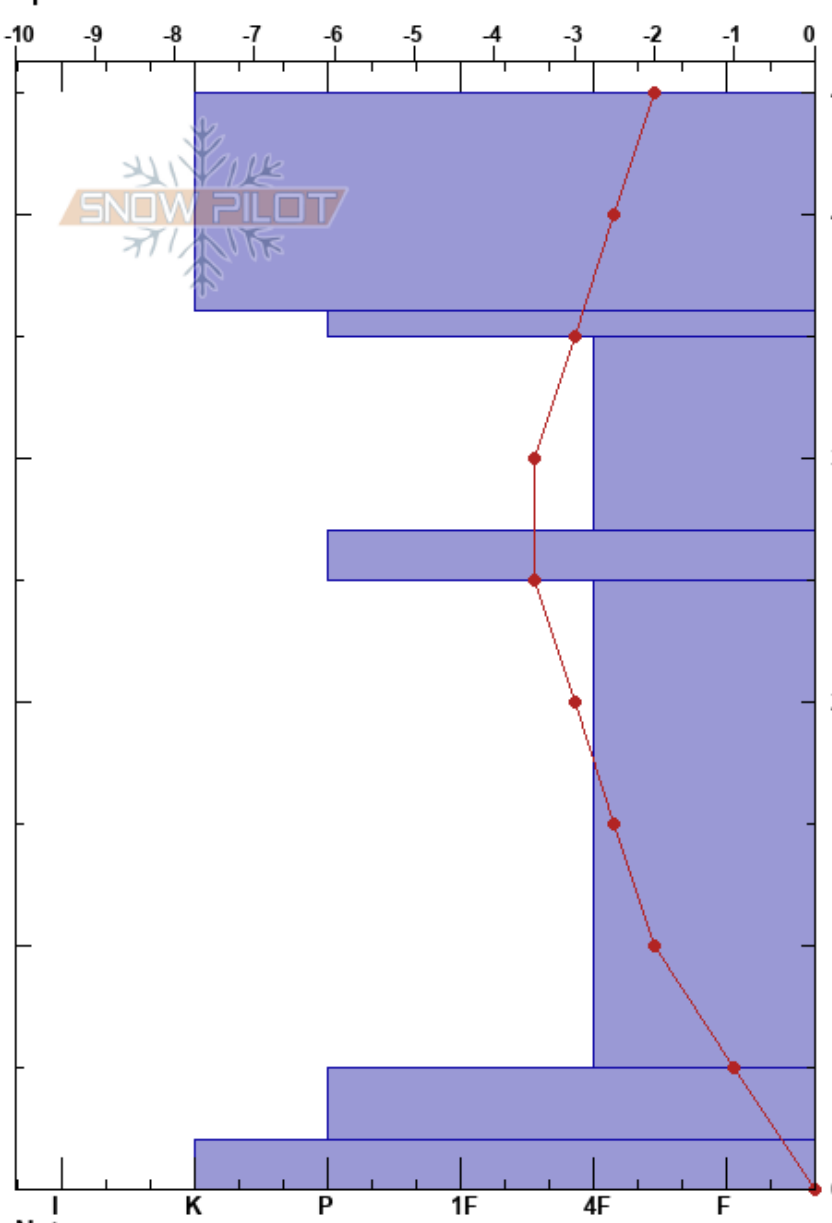

EGEN 420 LAB 2
 Bridger Range
 MT
 Elevation: 1468 m
 Aspect:
 Specifics:

Kyle Heisey
 03/07/2023 - 3:15pm
 Co-ord: 45.68150N, 111.03200W
 Slope Angle:
 Wind Loading:

Stability:
 Air Temperature: 1°C
 Sky Cover: CLR
 Precipitation: NO
 Wind: Calm

HS:45

Layer Notes:

Form	Crystal Size	Moisture	ρ kg/m ³	Stability tests & Layer comments
■			284	
■				
●			240	
● (□)				
□ (^)			216	
			304	
^				

Notes: