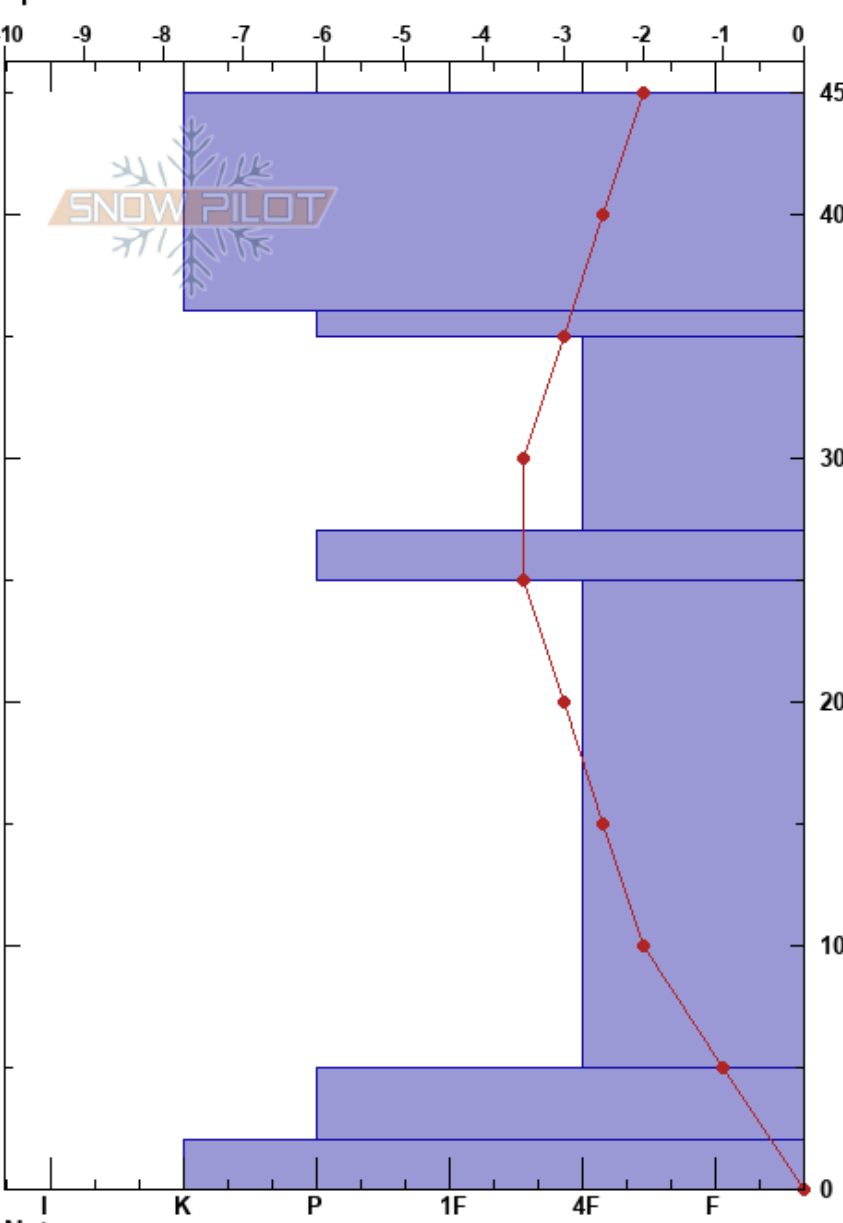

EGEN 420 LAB 2
 Bridger Range
 MT
 Elevation: 1468 m
 Aspect:
 Specifics:

Kyle Heisey
 03/07/2023 - 3:15pm
 Co-ord: 45.68150N, 111.03200W
 Slope Angle:
 Wind Loading:

Stability:
 Air Temperature: 1°C
 Sky Cover: CLR
 Precipitation: NO
 Wind: Calm

HS:45

Layer Notes:

Form	Crystal		ρ kg/m ³	Stability tests & Layer comments
	Size	Moisture		
■			284	
■				
●			240	
● (□)				
□ (^)			216	
			304	
^				

Notes: