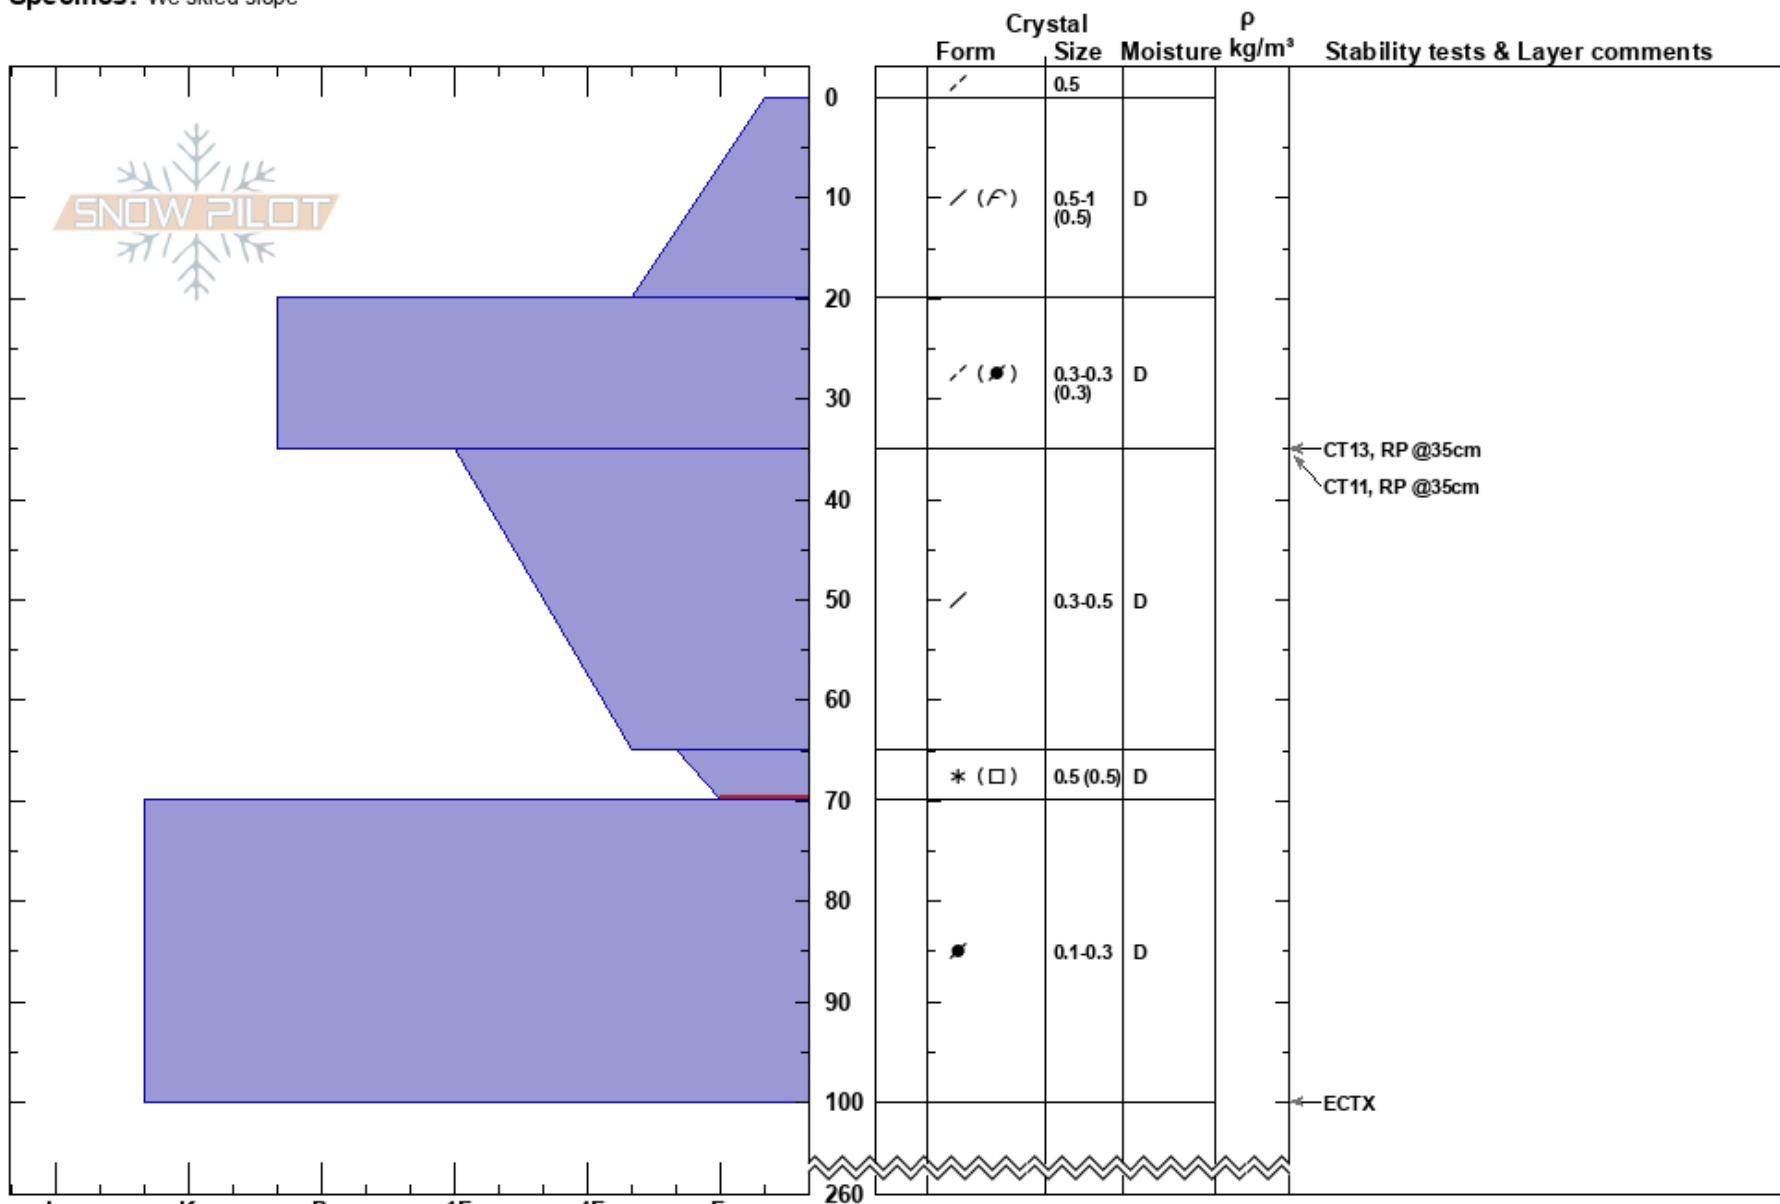

StephensNECorner
 Chugach Range
 AK
 Elevation: 3500 ft
 Aspect: NE
 Specifics: We skied slope

Alaska Backcountry Guides
 03/26/2023 - 11:00am
 Co-ord: 61.43870N, -146.09937W
 Slope Angle: 34°
 Wind Loading:

Stability: **HS:260**
 Air Temperature: 21°F **PF: 20** 65-70cm: Problematic layer
 Sky Cover: CLR **PS: 20**
 Precipitation: NO
 Wind: Calm

Notes: Upside down nature of new surface snow residing on March 16th wind board old surface @70cm down interface