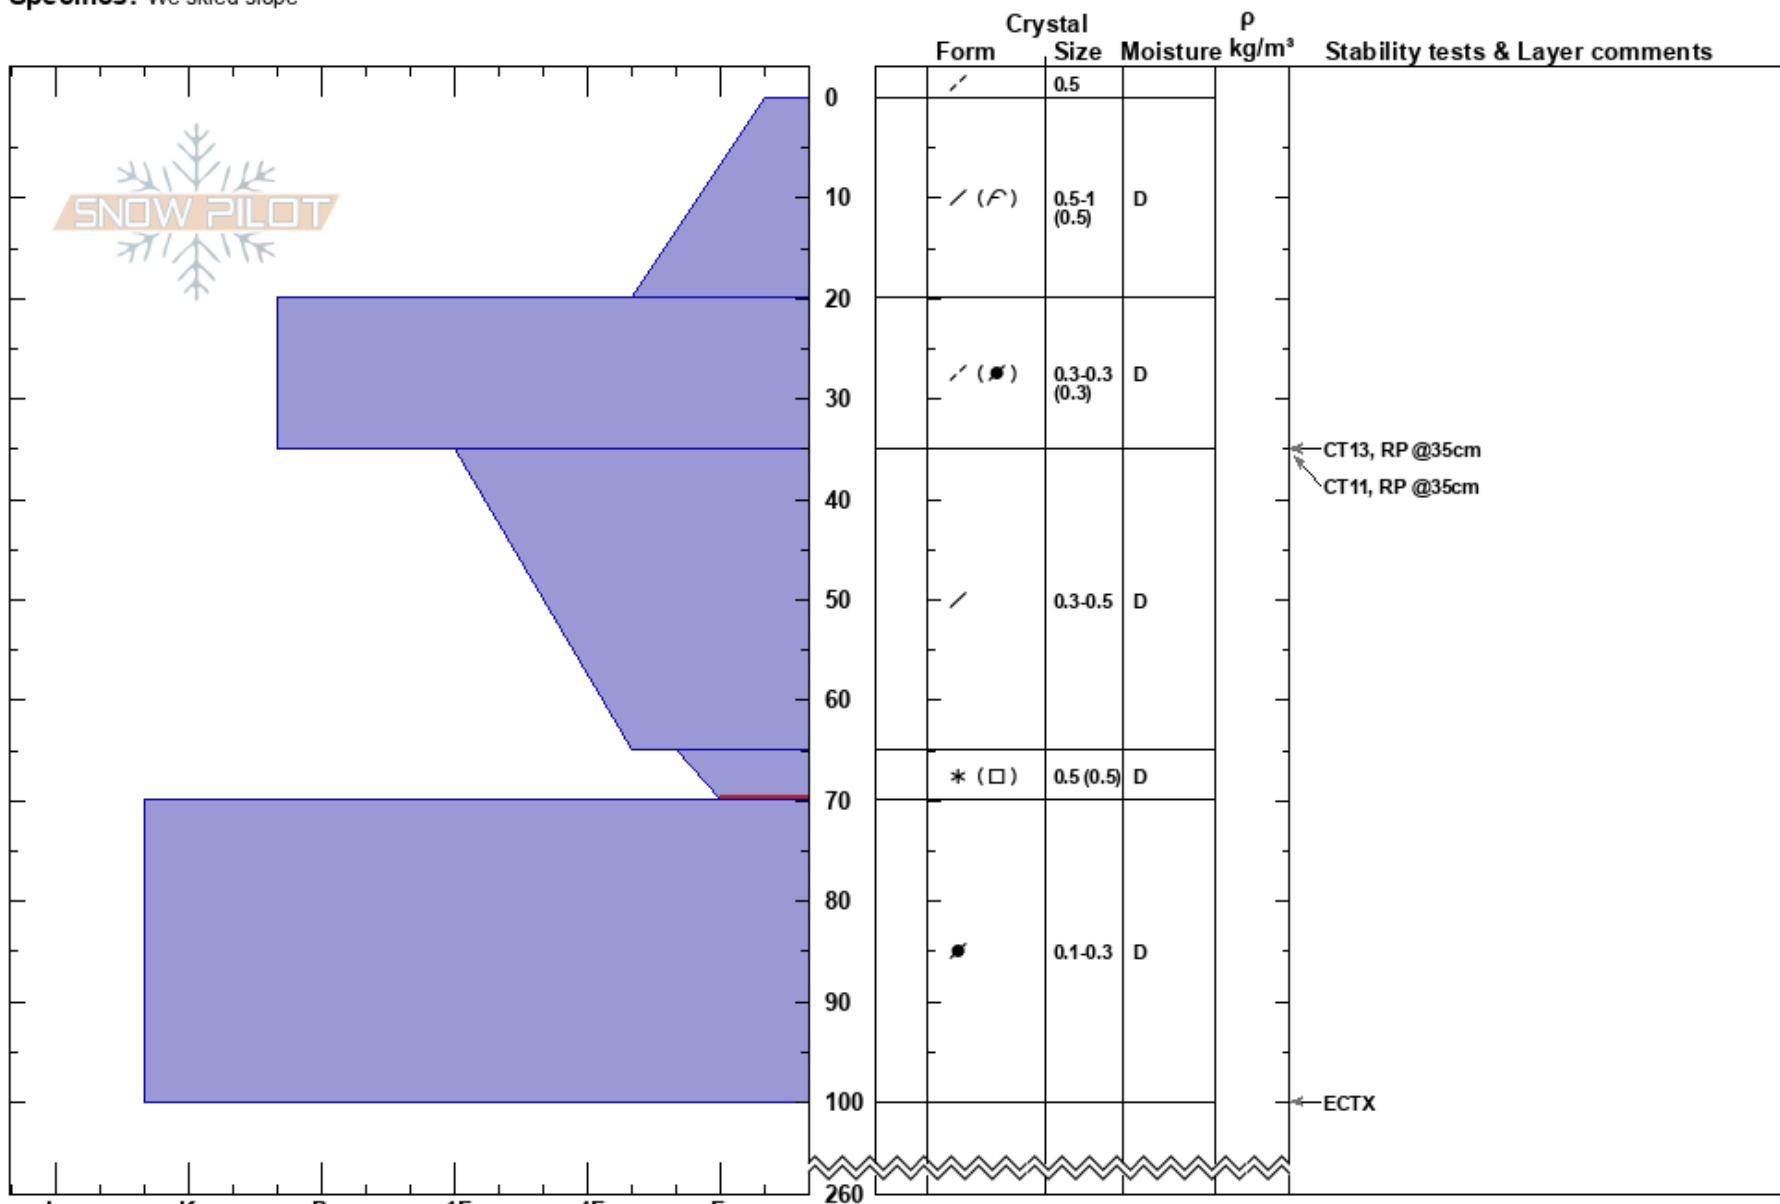

StephensNECorner  
 Chugach Range  
 AK  
 Elevation: 3500 ft  
 Aspect: NE  
 Specifics: We skied slope

Alaska Backcountry Guides  
 03/26/2023 - 11:00am  
 Co-ord: 61.43870N, -146.09937W  
 Slope Angle: 34°  
 Wind Loading:

Stability: **HS:260**  
 Air Temperature: 21°F **PF: 20** 65-70cm: Problematic layer  
 Sky Cover: CLR **PS: 20**  
 Precipitation: NO  
 Wind: Calm

Notes: Upside down nature of new surface snow residing on March 16th wind board old surface @70cm down interface