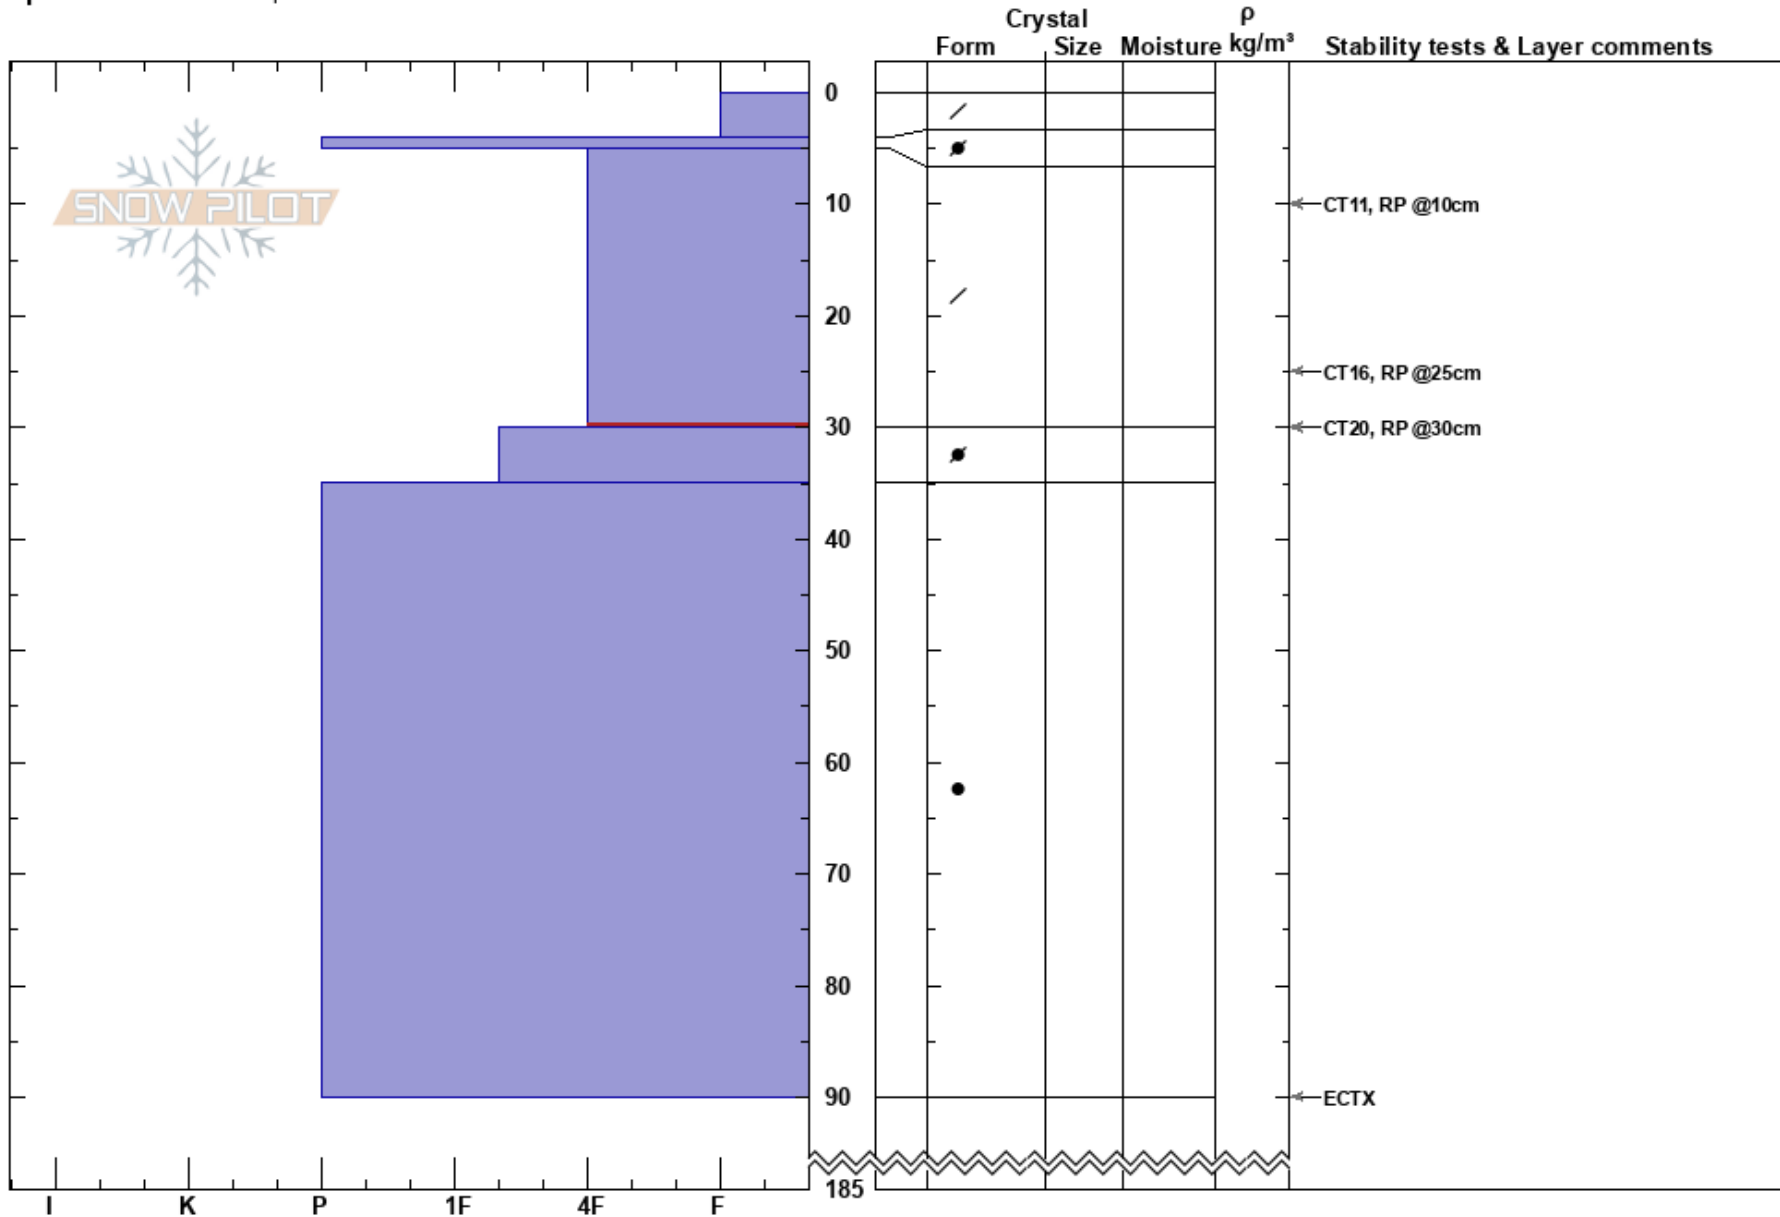

Stephens Thumb
 Chugach Range
 AK
 Elevation: 4600 ft
 Aspect: NE
 Specifics: We skied slope

Alaska Backcountry Guides
 03/28/2023 - 10:45am
 Co-ord: 61.40061N, -146.39653W
 Slope Angle:
 Wind Loading: no

Stability:
 Air Temperature:
 Sky Cover: SCT
 Precipitation: NO
 Wind: Calm

HS: 185
 PF: 35 5-30cm: Problematic layer
 PS: 20

Notes: