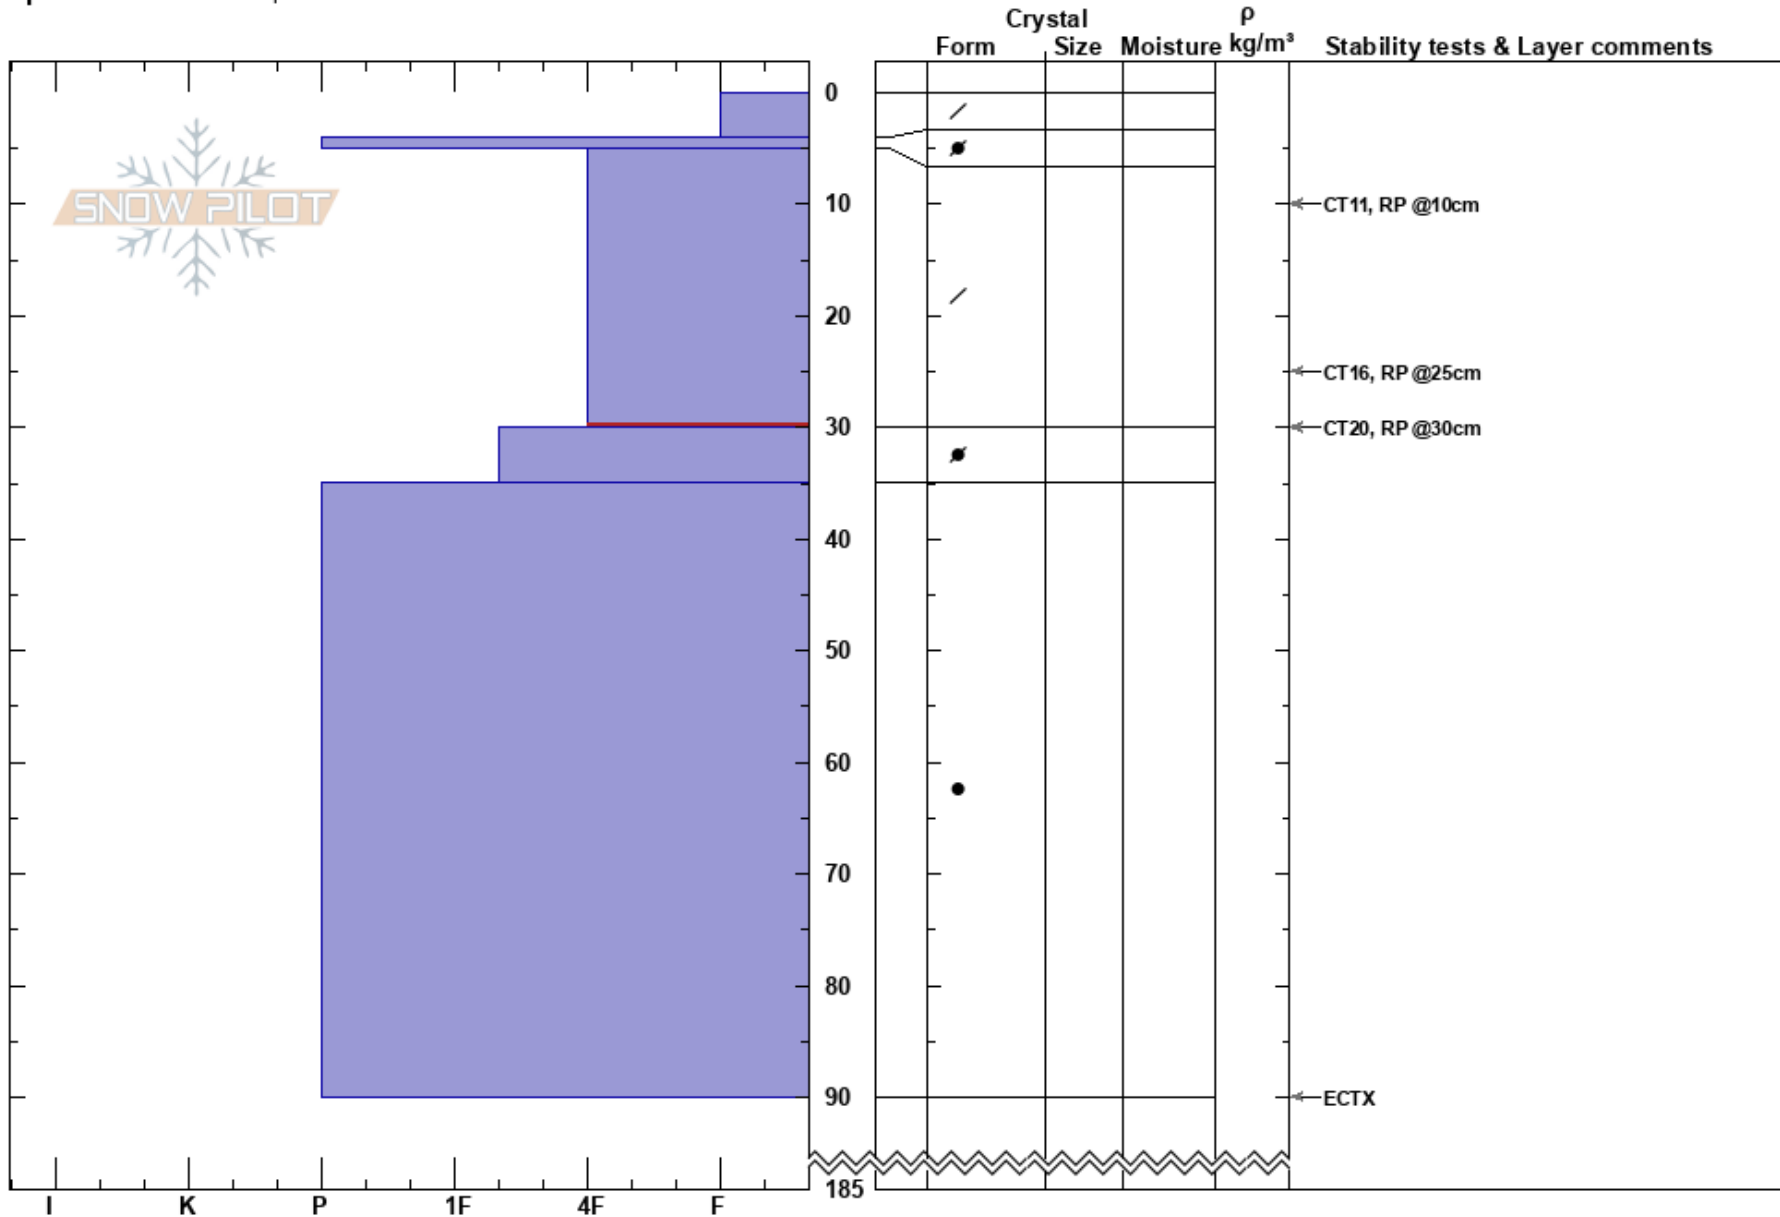

Stephens Thumb  
 Chugach Range  
 AK  
 Elevation: 4600 ft  
 Aspect: NE  
 Specifics: We skied slope

Alaska Backcountry Guides  
 03/28/2023 - 10:45am  
 Co-ord: 61.40061N, -146.39653W  
 Slope Angle:  
 Wind Loading: no

Stability:  
 Air Temperature:  
 Sky Cover: SCT  
 Precipitation: NO  
 Wind: Calm

HS: 185  
 PF: 35 5-30cm: Problematic layer  
 PS: 20

Notes: