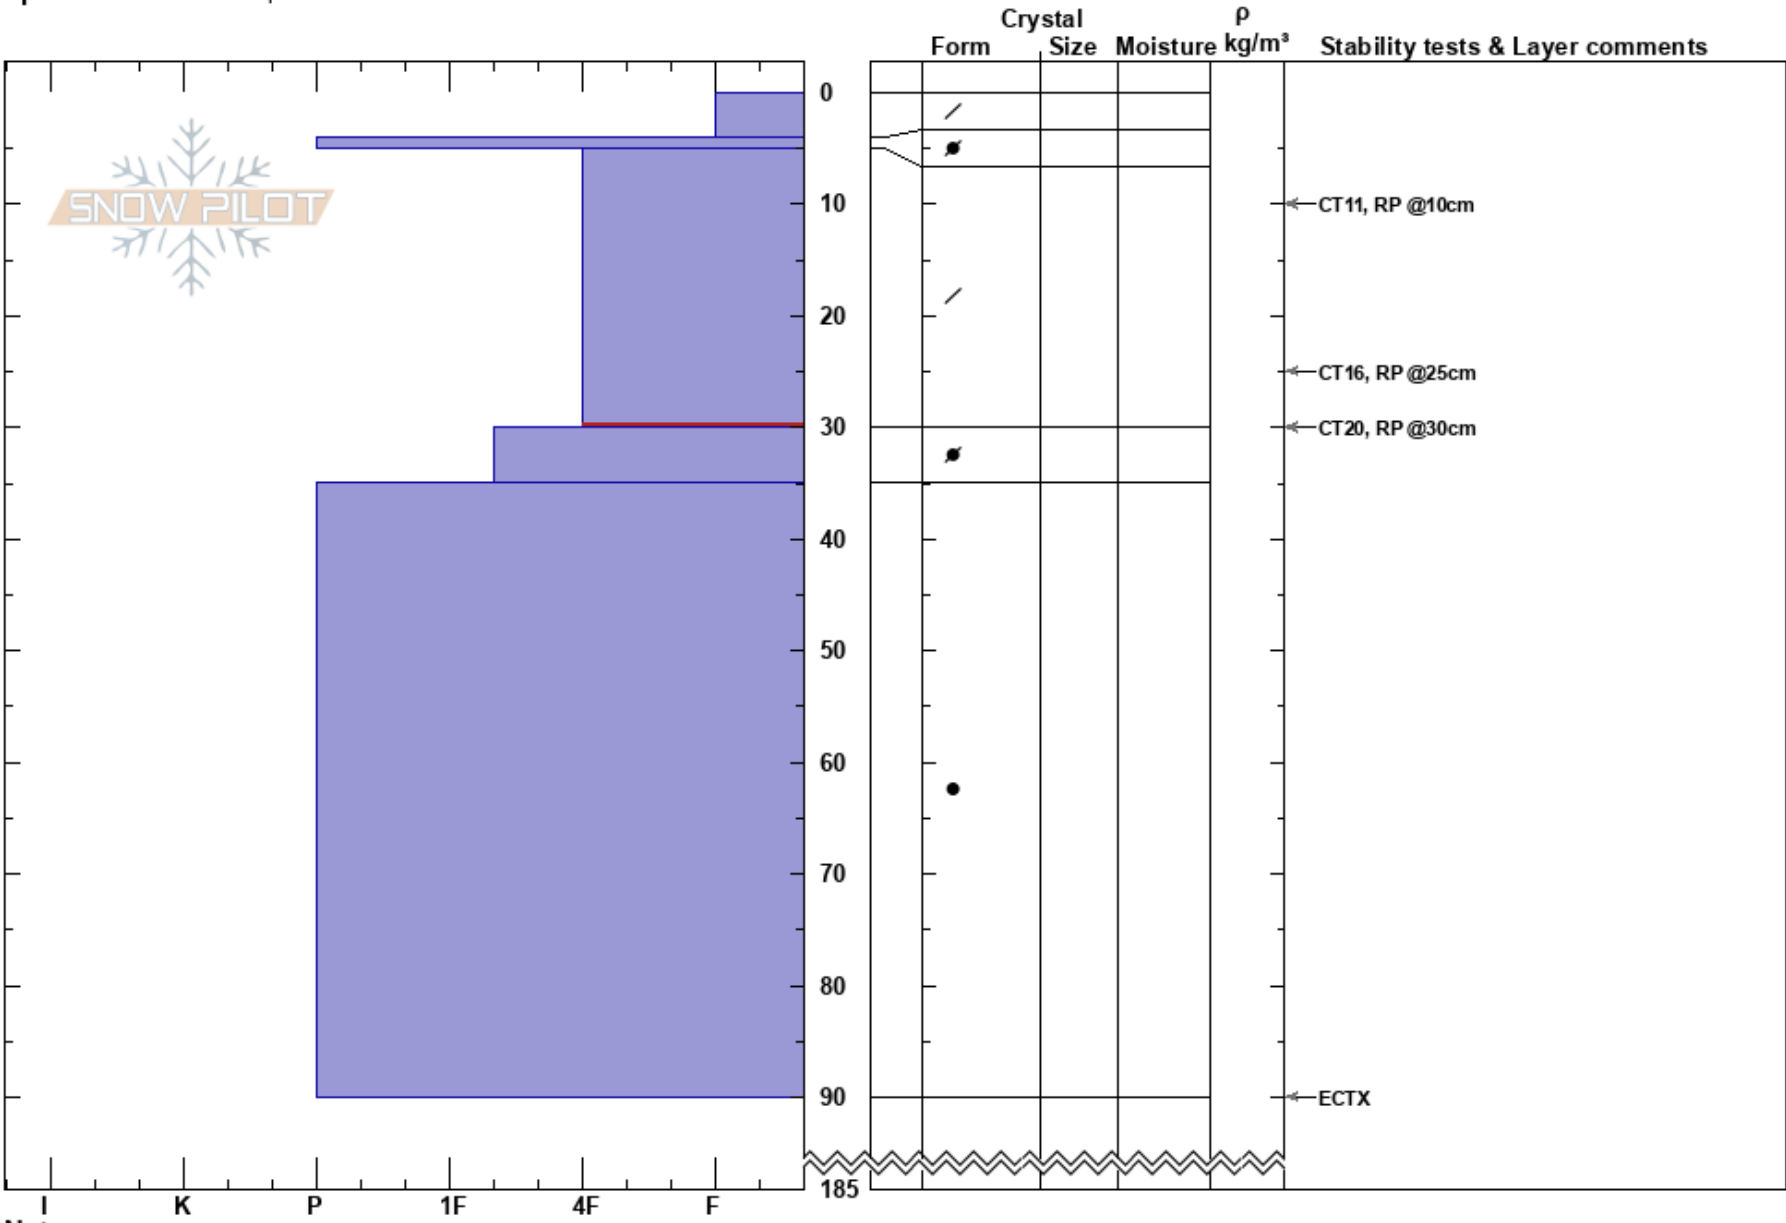

Stephens Thumb
 Chugach Range
 AK
 Elevation: 4600 ft
 Aspect: NE
 Specifics: We skied slope

Alaska Backcountry Guides
 03/28/2023 - 10:45am
 Co-ord: 61.40061N, -146.39653W
 Slope Angle:
 Wind Loading: no

Stability:
 Air Temperature:
 Sky Cover: SCT
 Precipitation: NO
 Wind: Calm

HS: 185
 PF: 35 5-30cm: Problematic layer
 PS: 20

Notes: