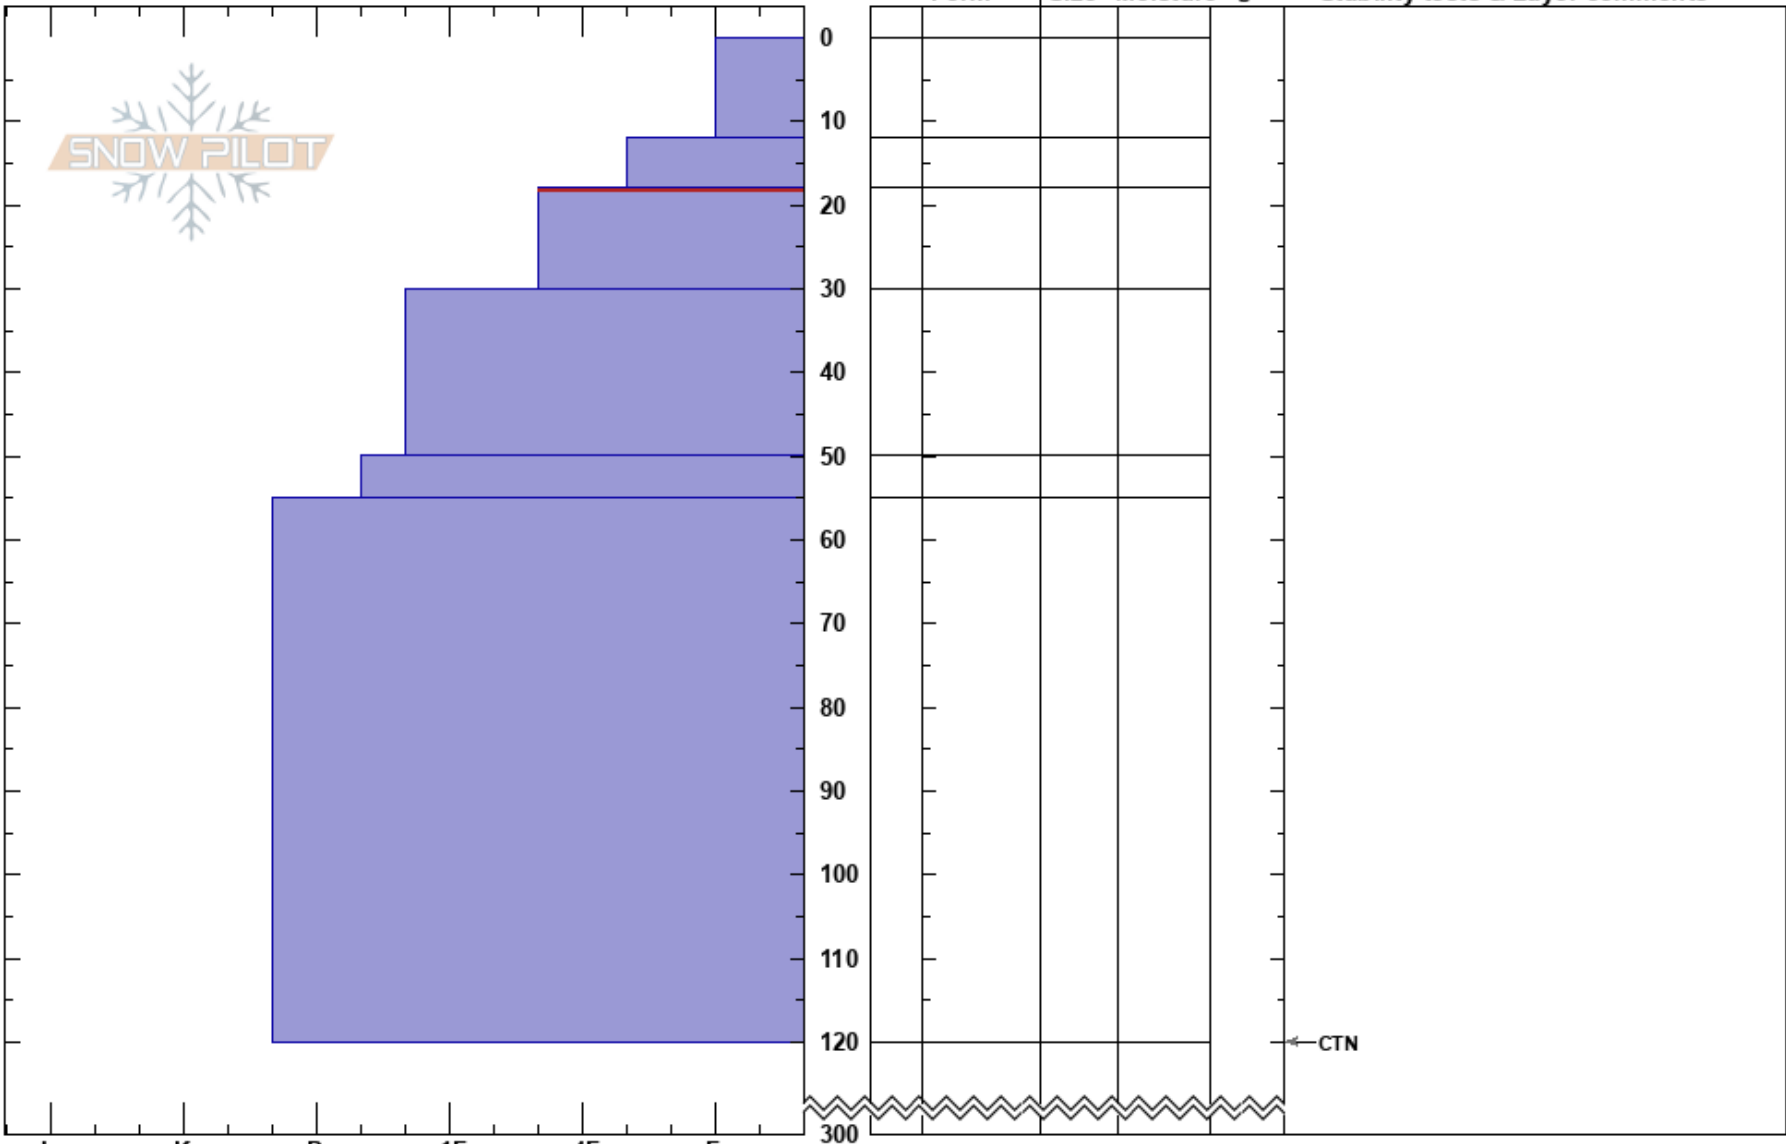

Sweet and Sexy
Monashee
BC
Elevation: 2090 m
Aspect: N
Specifics:

Shawn West
30/03/2023 - 10:30
Co-ord:
Slope Angle: 38°
Wind Loading:

Stability:
Air Temperature:
Sky Cover:
Precipitation: NO
Wind: Calm
HS: 300
PF: 40
PS: 20
18-30cm: Problematic layer

Notes: No significant shears found in upper 120