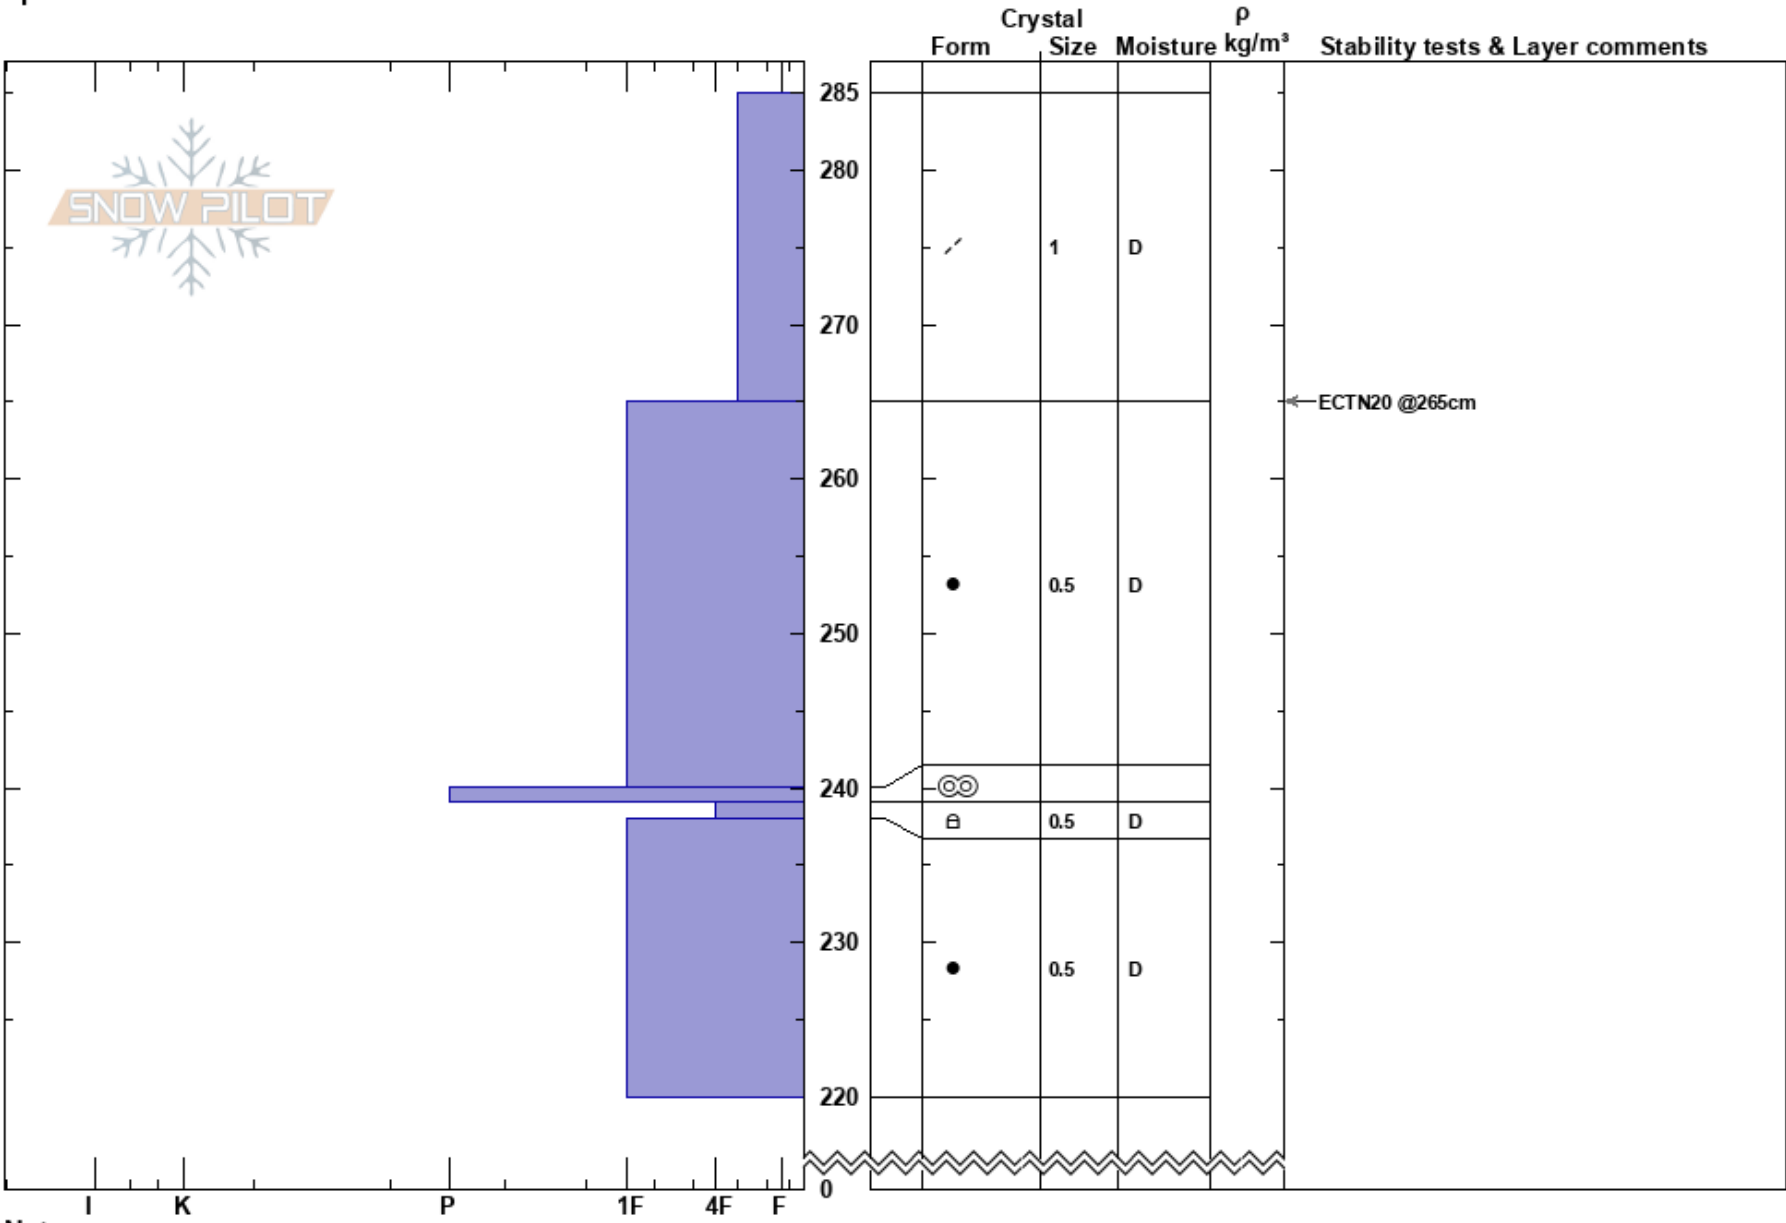

Grand Mesa (ENE)
 Grand Mesa
 CO
 Elevation: 10600 ft
 Aspect: 70°
 Specifics:

Brandon Levy
 03/29/2023 - 10:30am
 Co-ord:
 Slope Angle:
 Wind Loading:

Stability:
 Air Temperature:
 Sky Cover:
 Precipitation:
 Wind:

HS:285

PF: 30

PS: 10

Layer Notes:

Notes: