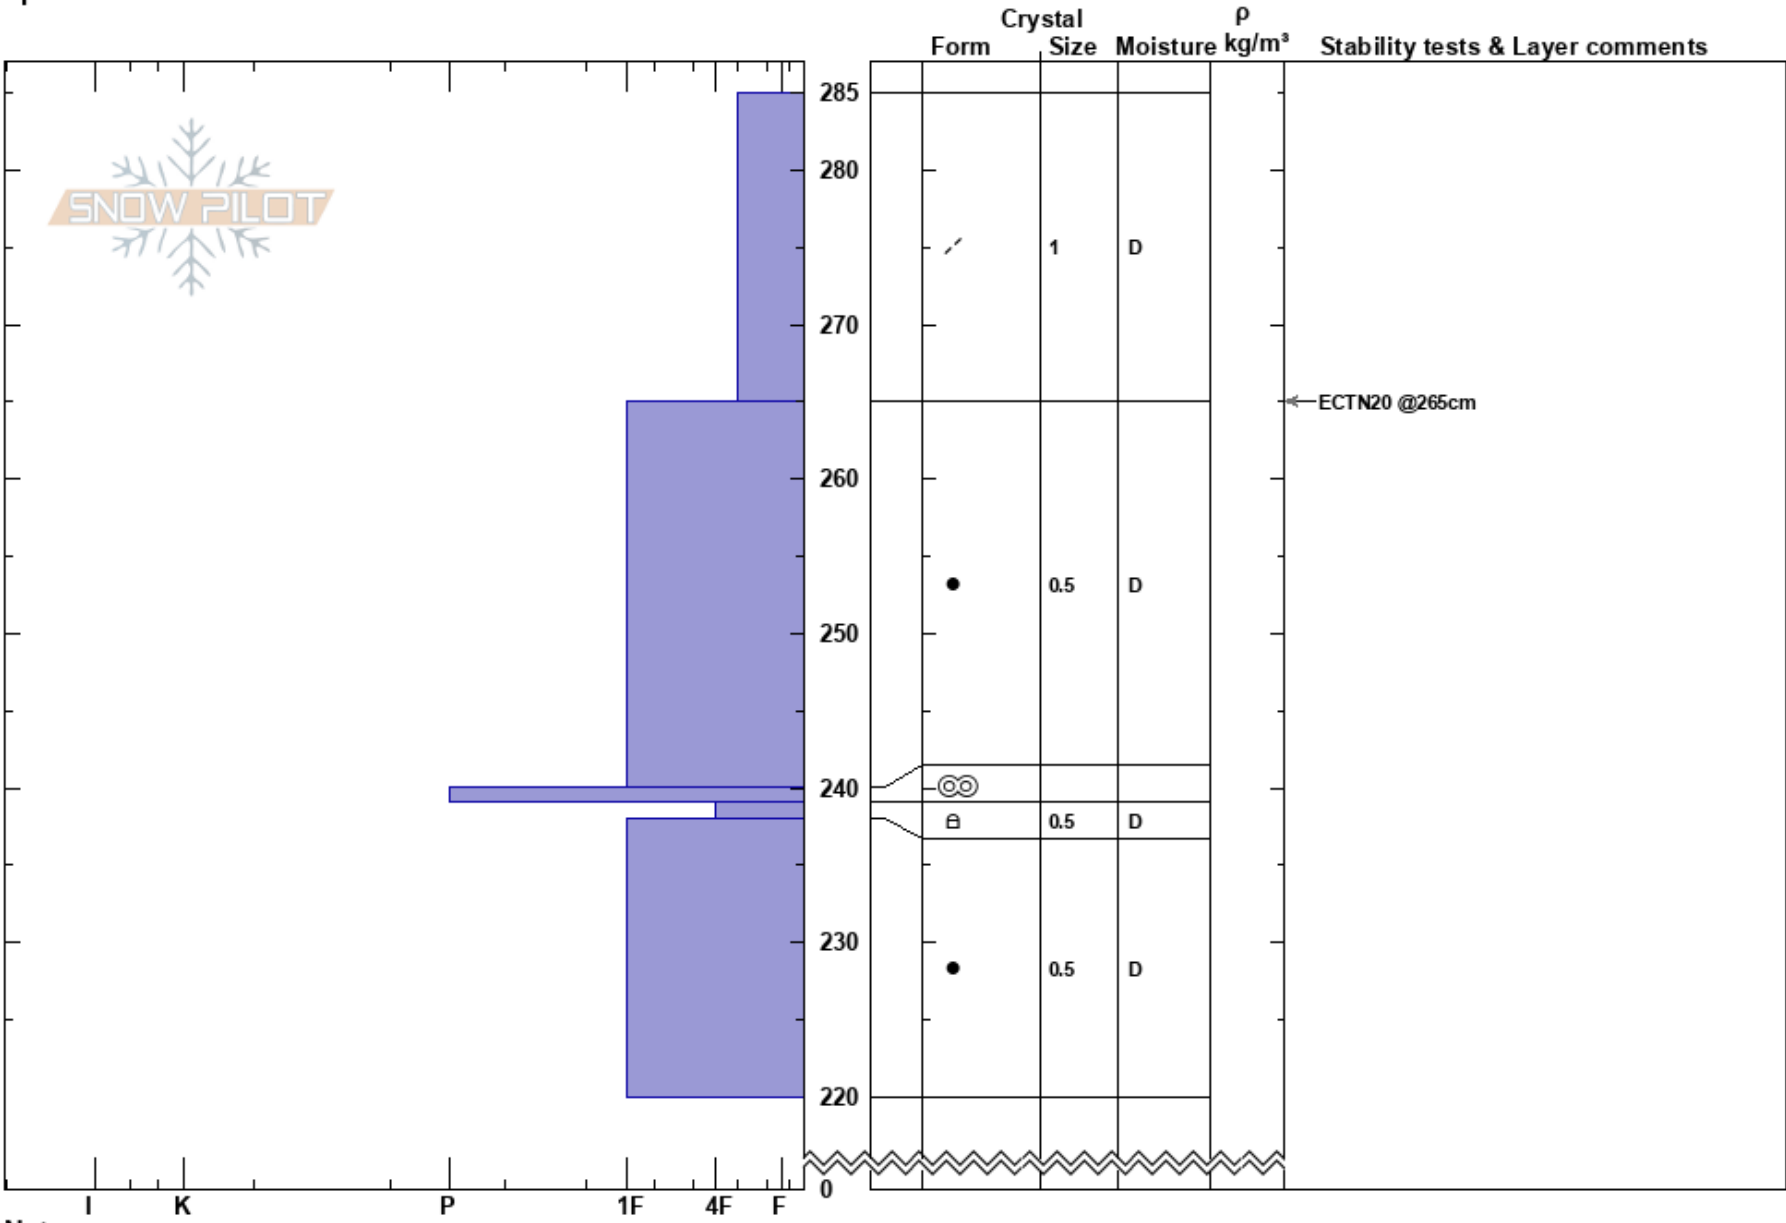

Grand Mesa (ENE)  
 Grand Mesa  
 CO  
 Elevation: 10600 ft  
 Aspect: 70°  
 Specifics:

Brandon Levy  
 03/29/2023 - 10:30am  
 Co-ord:  
 Slope Angle:  
 Wind Loading:

Stability:  
 Air Temperature:  
 Sky Cover:  
 Precipitation:  
 Wind:

HS:285

PF: 30

PS: 10

Layer Notes:

Notes: