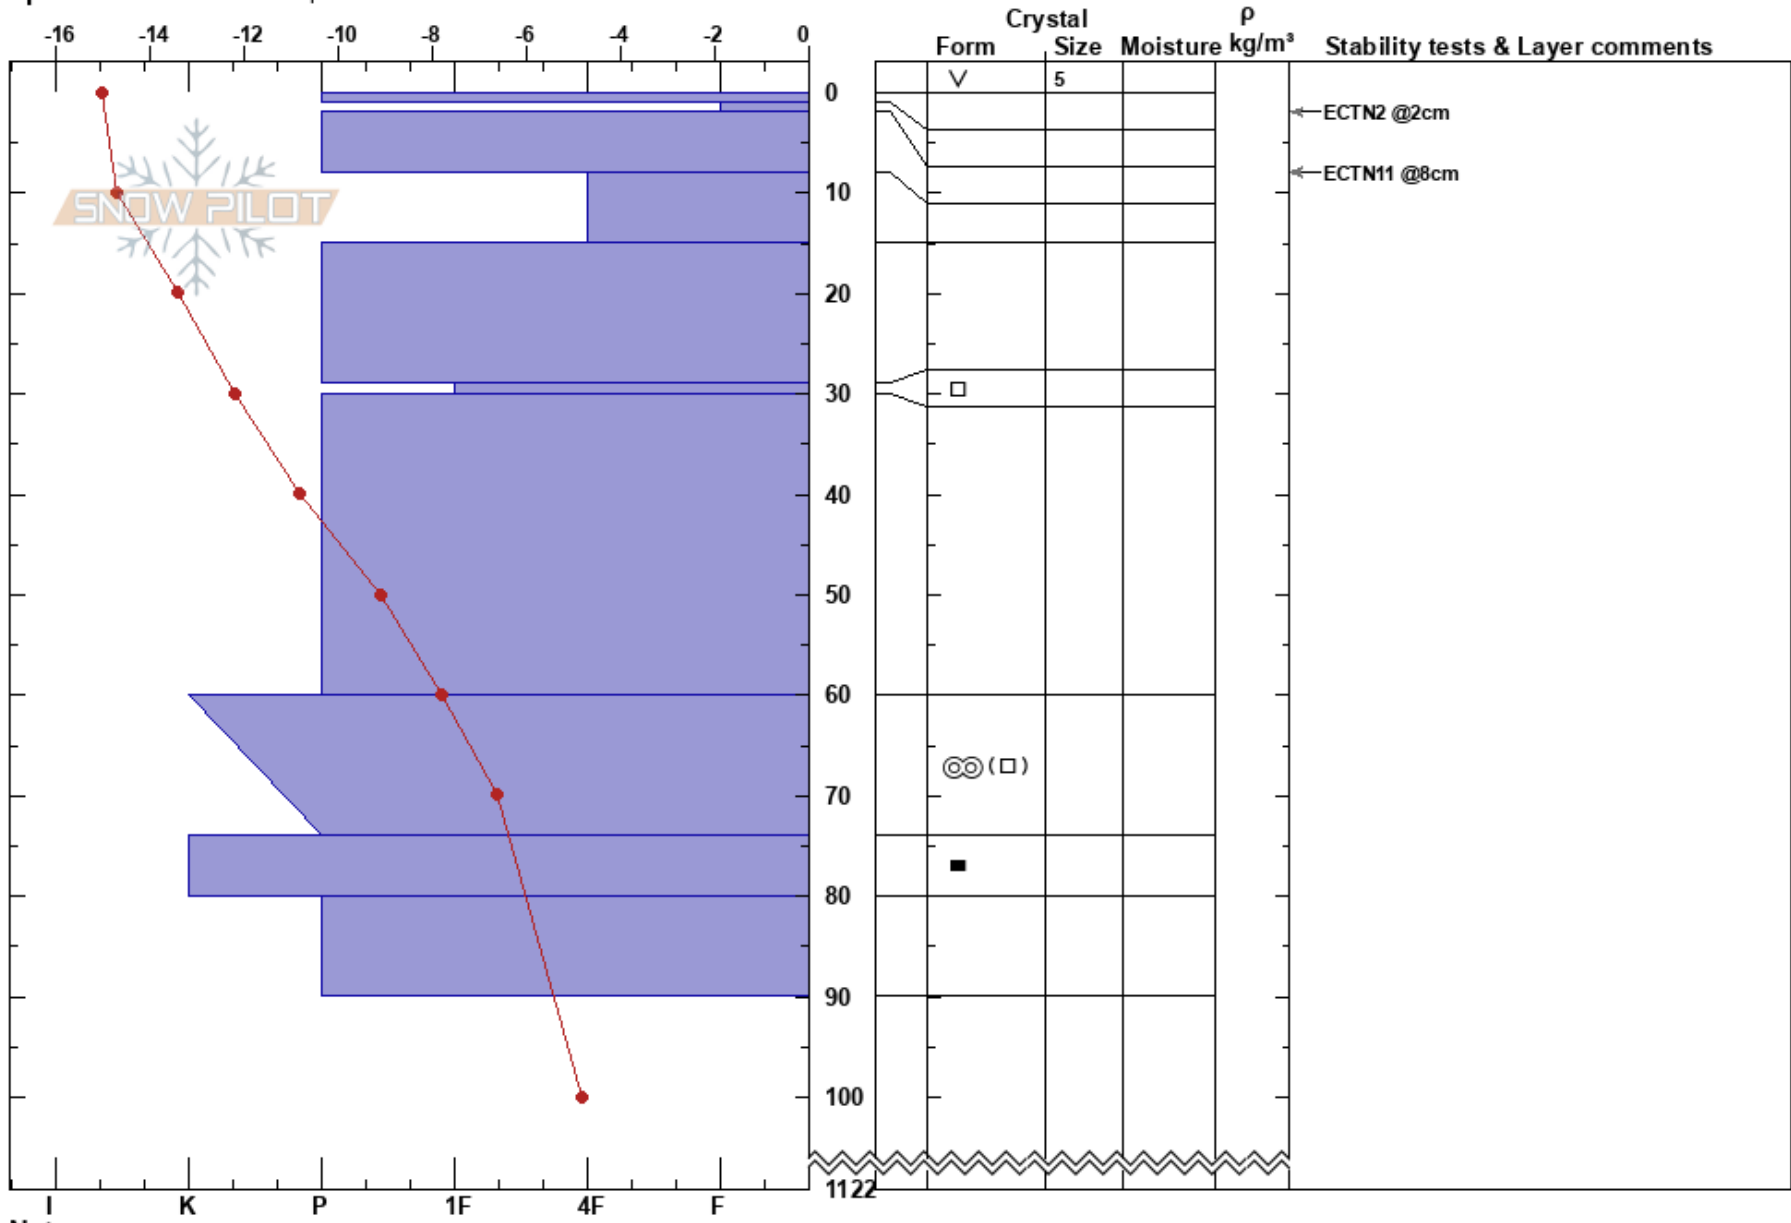

Kobäset 1417möh
 Västra Vindelfjällen
 Sweden
Elevation: 1417 m
Aspect: 200°

Sam Hedman
 30/03/2023 - 11:40
Co-ord: 65.86344N, 15.17998E
Slope Angle: 23°
Wind Loading: no

Stability: HS:1122
Air Temperature: -9°C
Sky Cover: CLR
Precipitation: NO
Wind: NW Calm
Layer Notes: 8-15cm: Problematic layer

Specifics: Ski tracks on slope

Notes: Lite vinddrag bara 1-2m/s