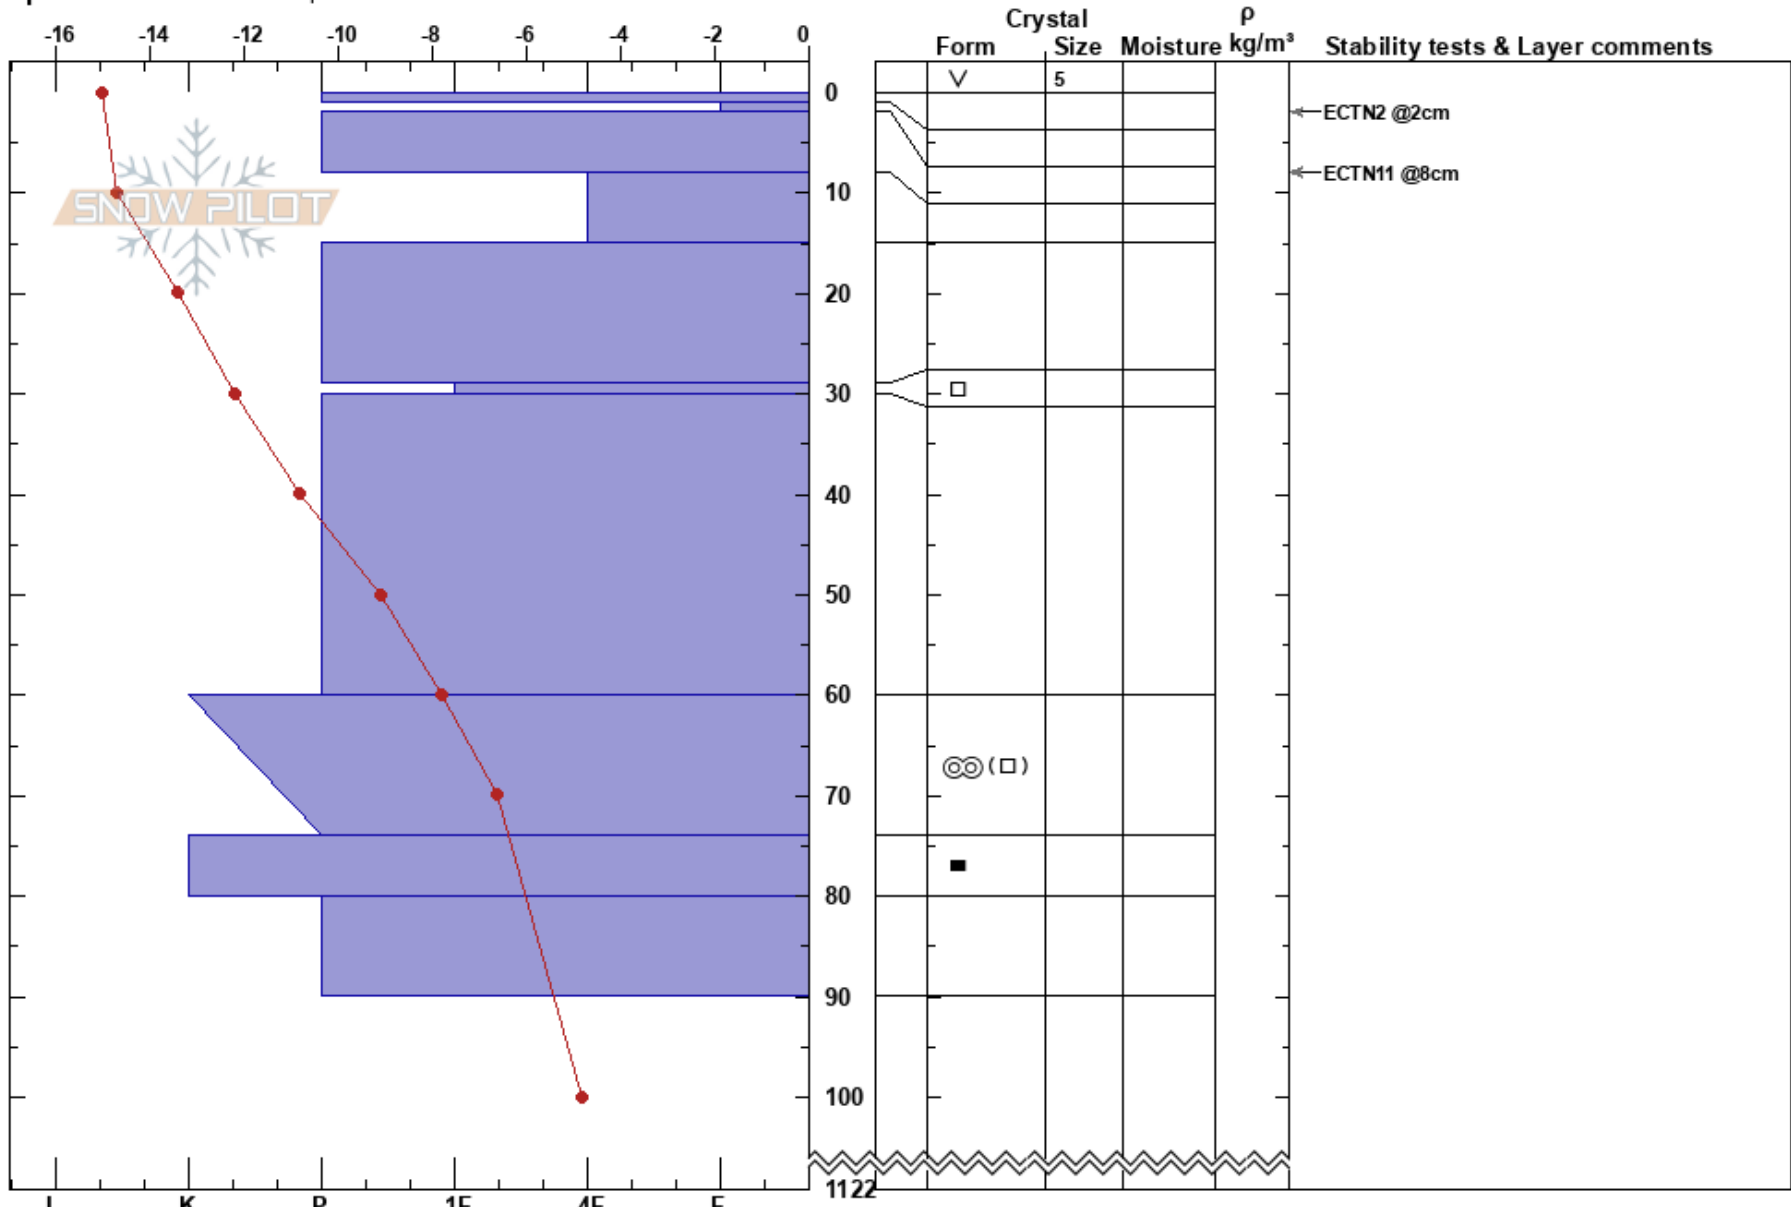

Kobäset 1417möh
 Västra Vindelfjällen
 Sweden
Elevation: 1417 m
Aspect: 200°

Sam Hedman
 30/03/2023 - 11:40
Co-ord: 65.86344N, 15.17998E
Slope Angle: 23°
Wind Loading: no

Stability:
Air Temperature: -9°C
Sky Cover: CLR
Precipitation: NO
Wind: NW Calm

HS: 1122
Layer Notes:
 8-15cm: Problematic layer

Specifics: Ski tracks on slope

Notes: Lite vinddrag bara 1-2m/s