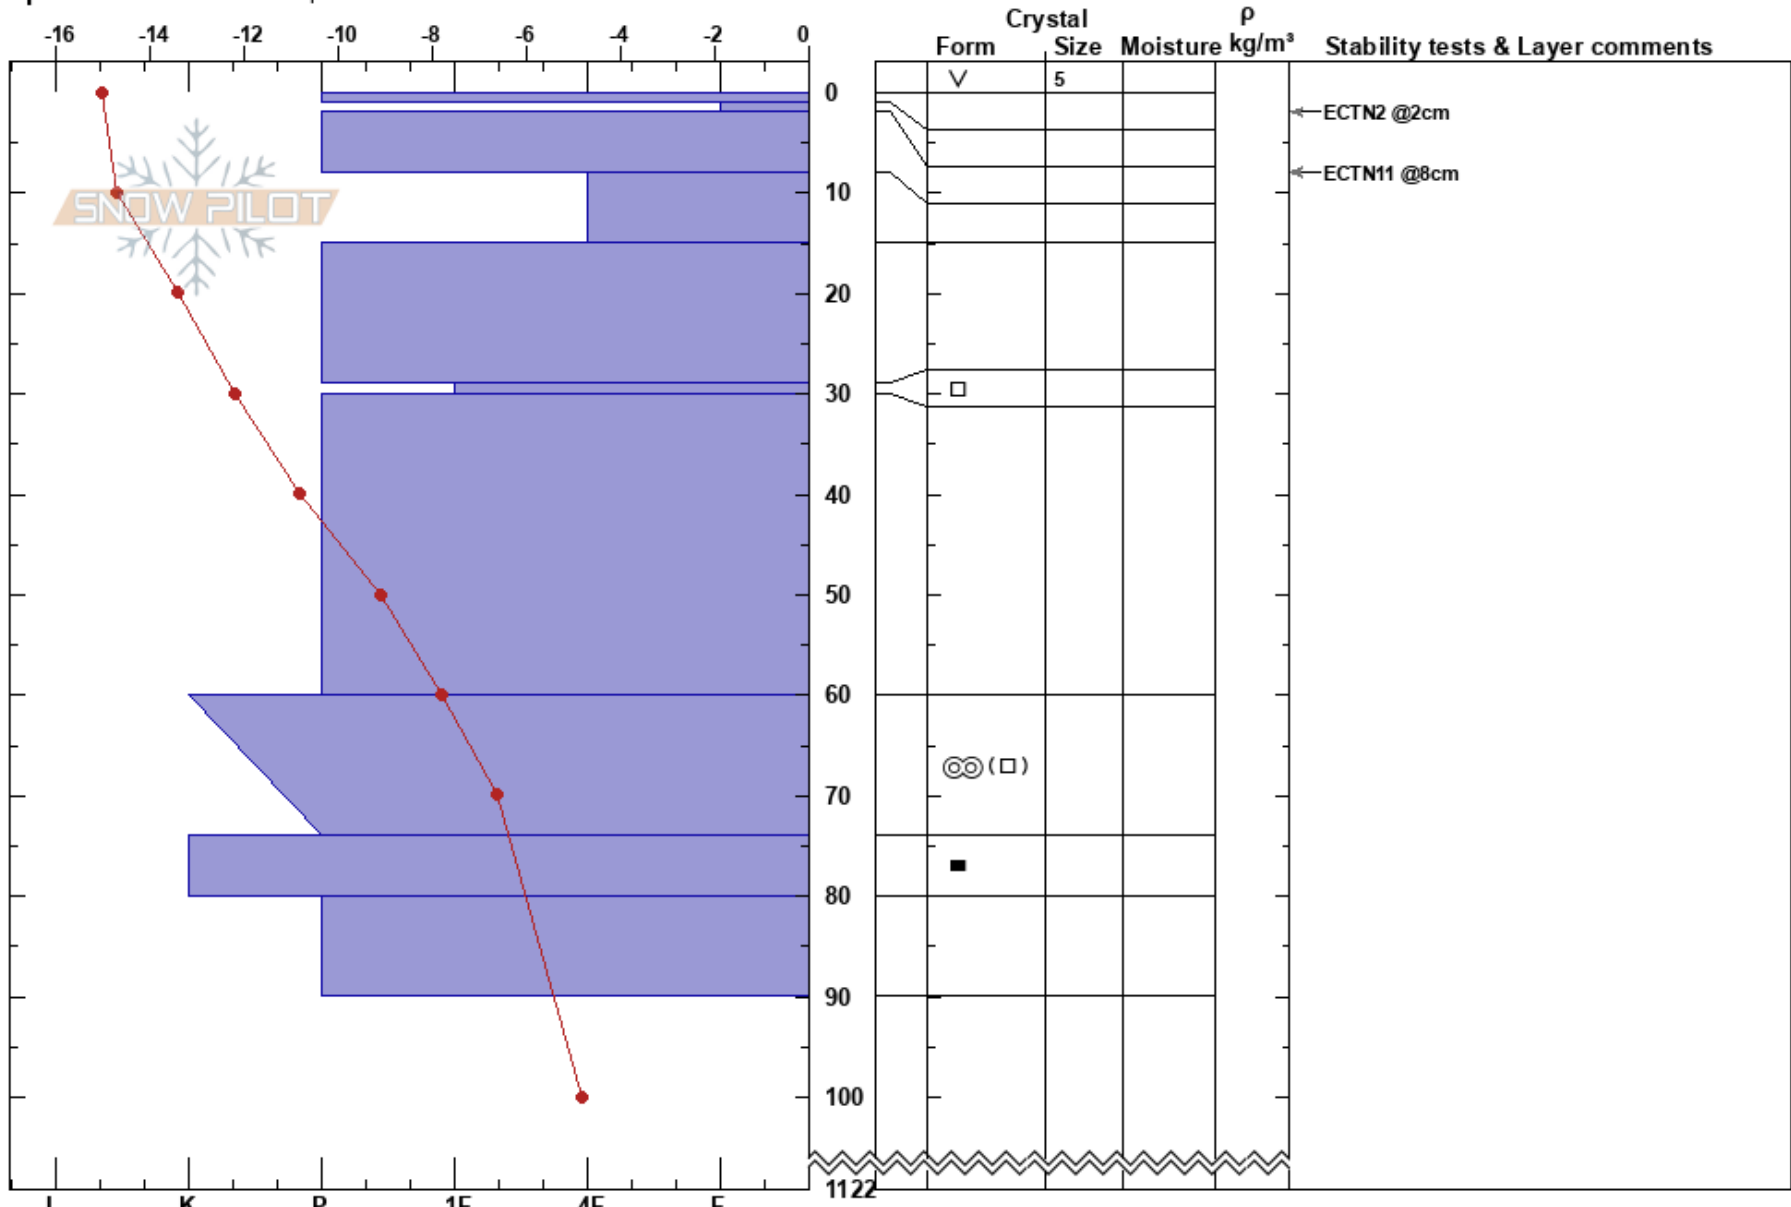

Kobäset 1417möh
 Västra Vindelfjällen
 Sweden
Elevation: 1417 m
Aspect: 200°

Sam Hedman
 30/03/2023 - 11:40
Co-ord: 65.86344N, 15.17998E
Slope Angle: 23°
Wind Loading: no

Stability: HS:1122
Air Temperature: -9°C
Sky Cover: CLR
Precipitation: NO
Wind: NW Calm
Layer Notes: 8-15cm: Problematic layer

Specifics: Ski tracks on slope

Notes: Lite vinddrag bara 1-2m/s