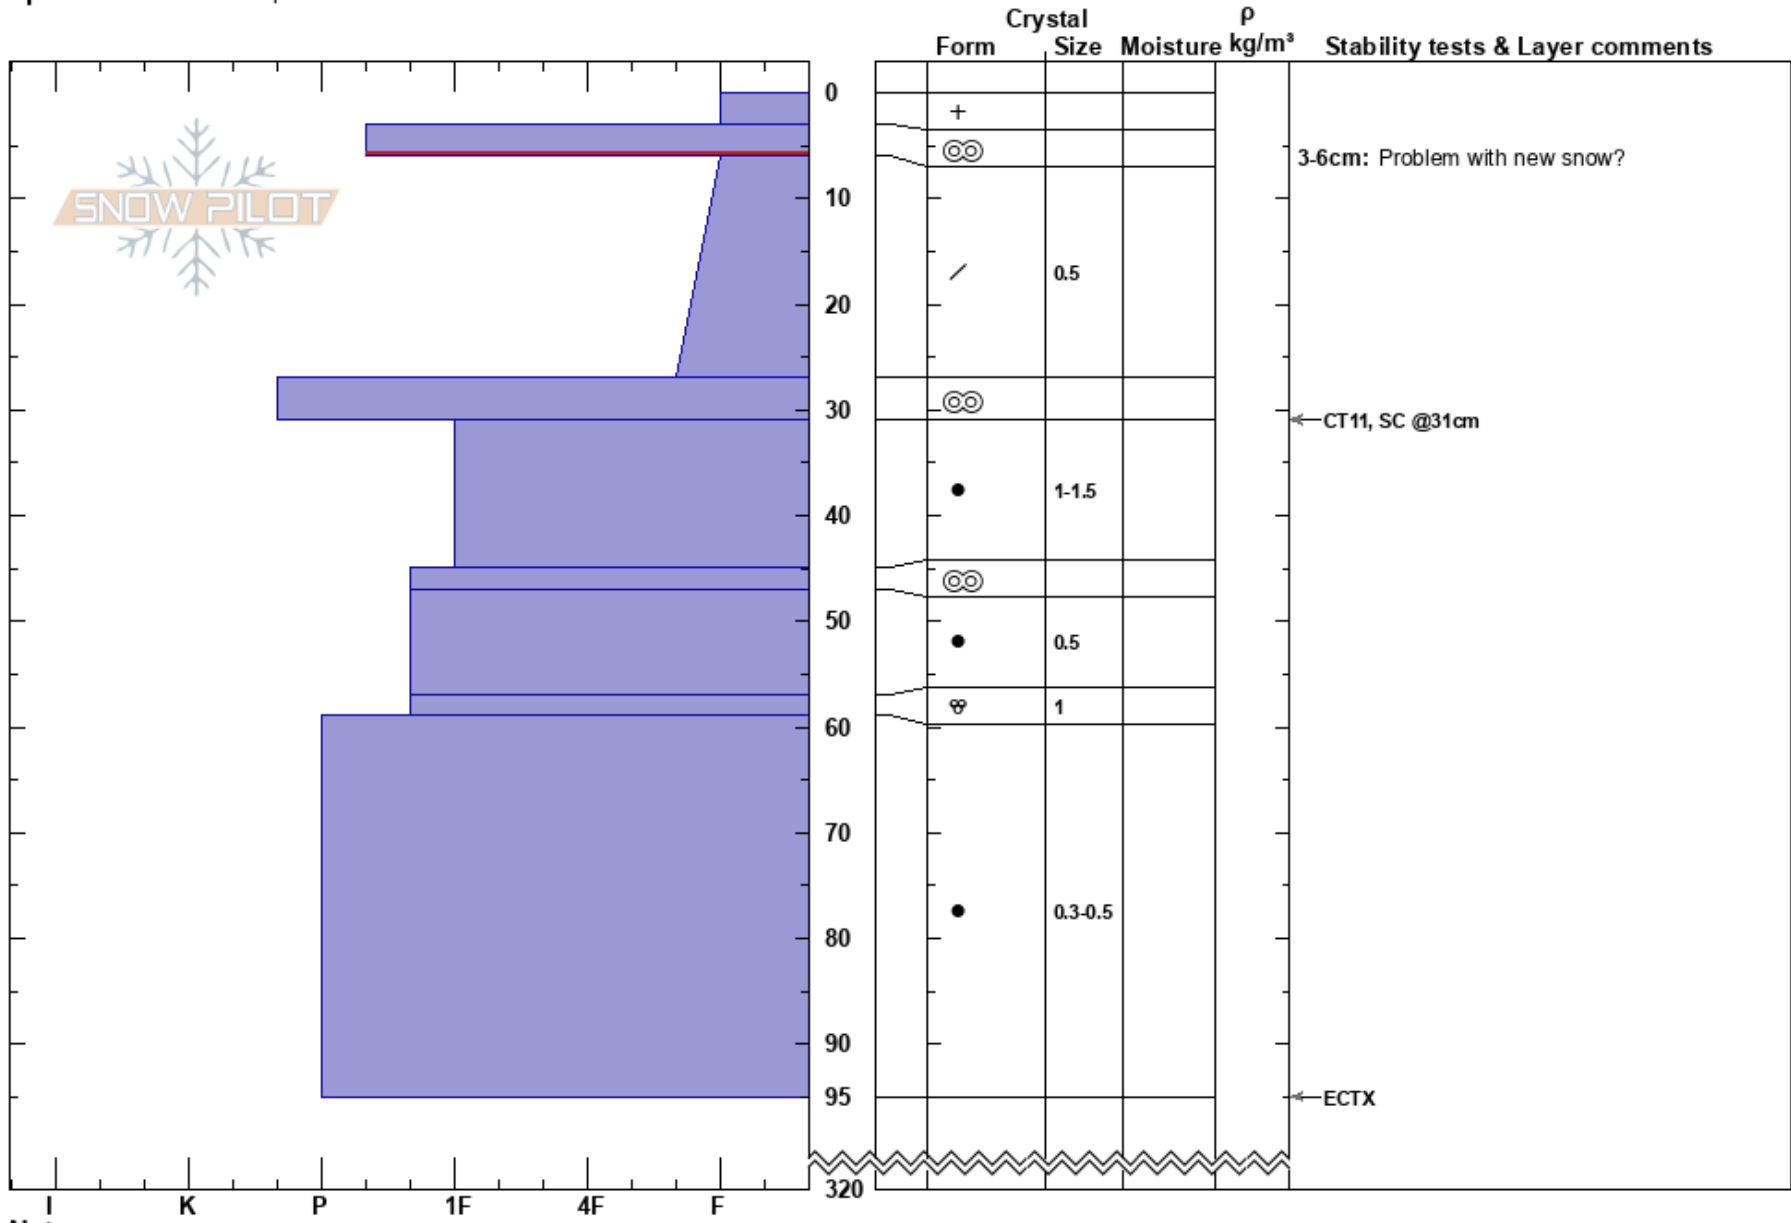

Twin Lakes
 Bitterroot
 MT
Elevation: 7455 ft
Aspect: SE
Specifics: We skied slope

Jeff Carty
 03/29/2023 - 3:00pm
Co-ord: 46.16679N, -114.51450W
Slope Angle: 28°
Wind Loading: previous

Stability: Very Good **HS:** 320
Air Temperature: -1°C **PF:** 50 3-6cm: Problem with new snow?
Sky Cover: X **PS:** 20 3-6cm: Problematic layer
Precipitation: S1
Wind: Calm