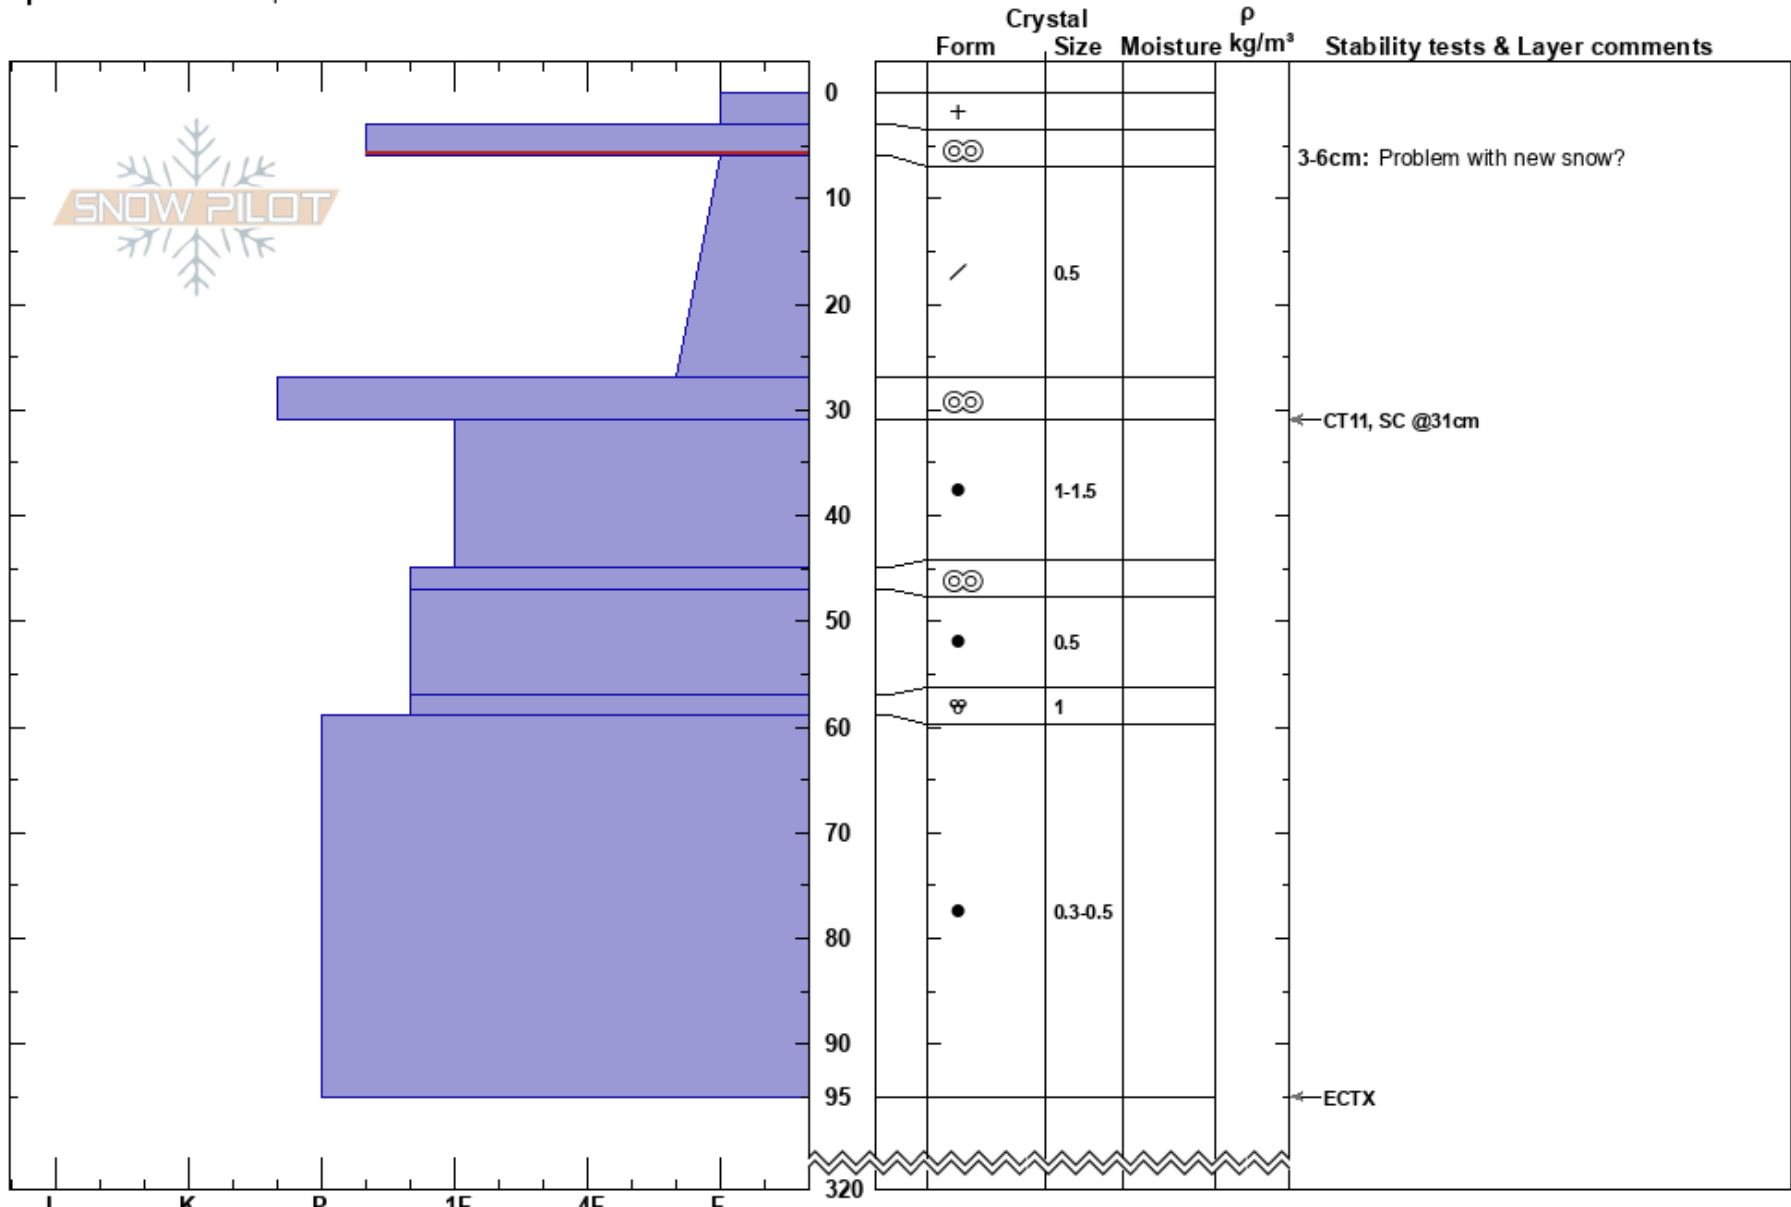

Twin Lakes
 Bitterroot
 MT
 Elevation: 7455 ft
 Aspect: SE
 Specifics: We skied slope

Jeff Carty
 03/29/2023 - 3:00pm
 Co-ord: 46.16679N, -114.51450W
 Slope Angle: 28°
 Wind Loading: previous

Stability: Very Good HS:320
 Air Temperature: -1°C PF: 50 3-6cm: Problem with new snow?
 Sky Cover: X PS: 20 3-6cm: Problematic layer
 Precipitation: S1
 Wind: Calm