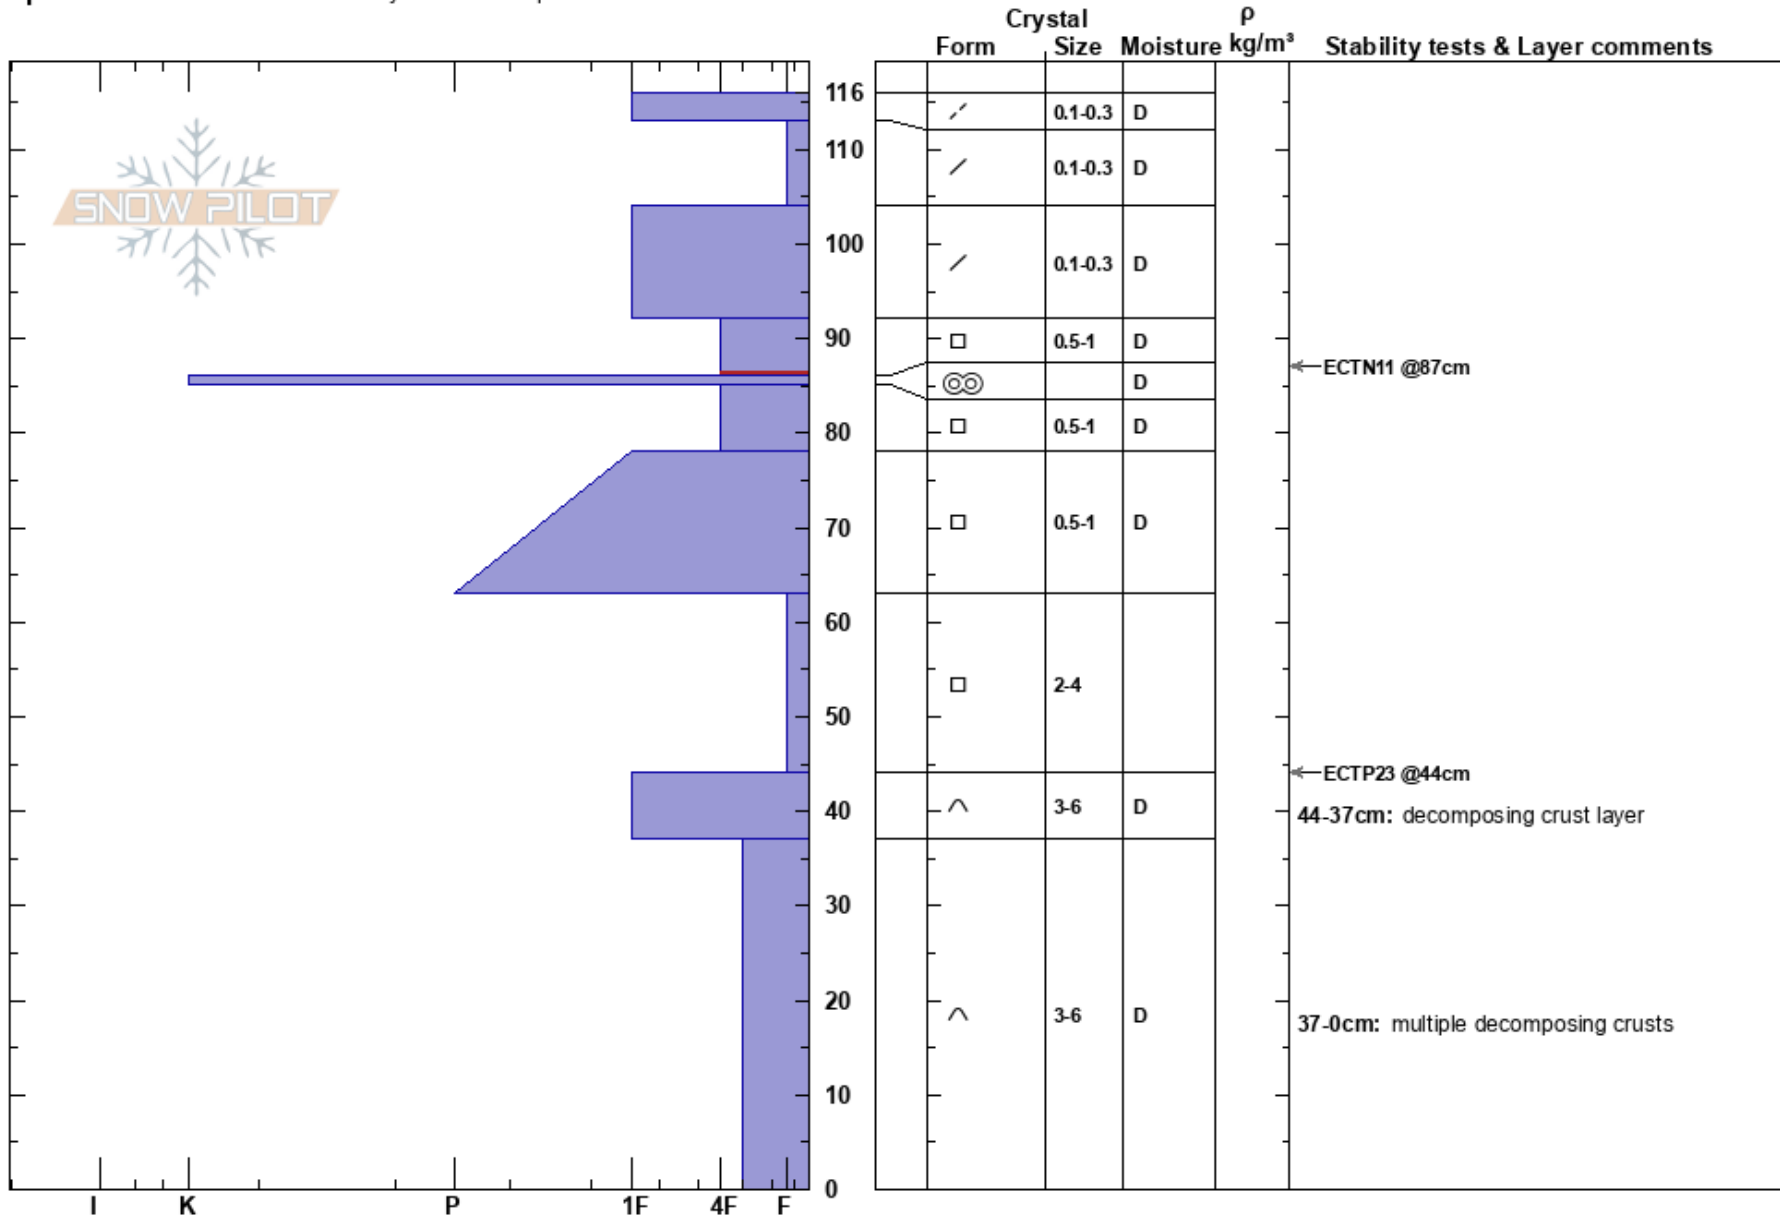

Sisters Hut - E
 Vail/Summit County
 CO
Elevation: 11900 ft
Aspect: E
Specifics: Recent avalanche activity on similar slopes

Andrew McWilliams
 03/29/2023 - 3:00pm
Co-ord: 39.46961N, -105.97432W
Slope Angle:
Wind Loading: yes

Stability:
Air Temperature: 36°F
Sky Cover: BKN
Precipitation: NO
Wind: SW Moderate

HS: 116
PF: 30
PS: 10
Layer Notes:
 92-86cm: Problematic layer
 44-37cm: decomposing crust layer
 37-0cm: multiple decomposing crusts