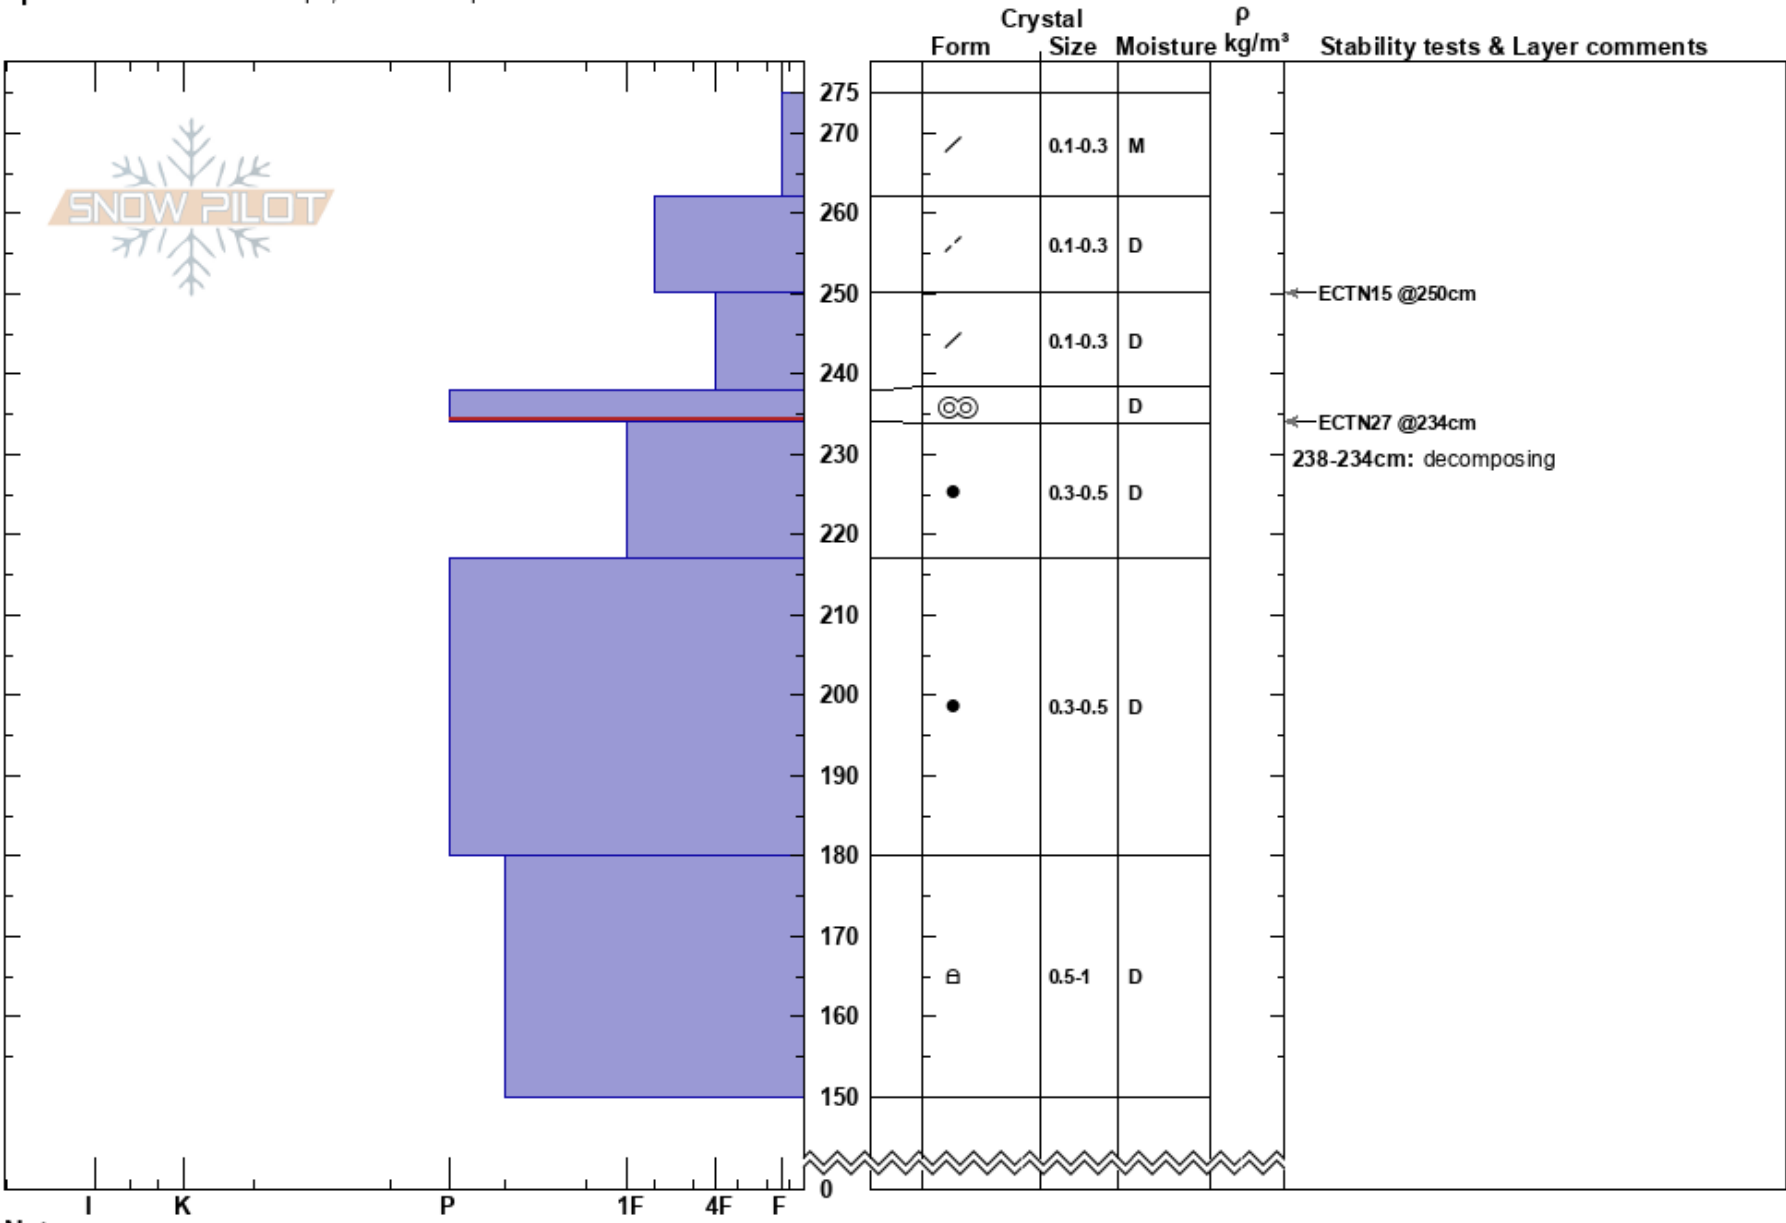

Sisters Hut - N
 Vail/Summit County
 CO
Elevation: 11800 ft
Aspect: N
Specifics: Ski tracks on slope; We skied slope

Andrew McWilliams
 03/29/2023 - 2:00pm
Co-ord: 39.47002N, -105.97887W
Slope Angle: 25°
Wind Loading: no

Stability:
Air Temperature: 36°F
Sky Cover: BKN
Precipitation: NO
Wind: SW Moderate

HS: 275
PF: 30
PS: 15
Layer Notes:
 238-234cm: decomposing
 238-234cm: Problematic layer

Notes: