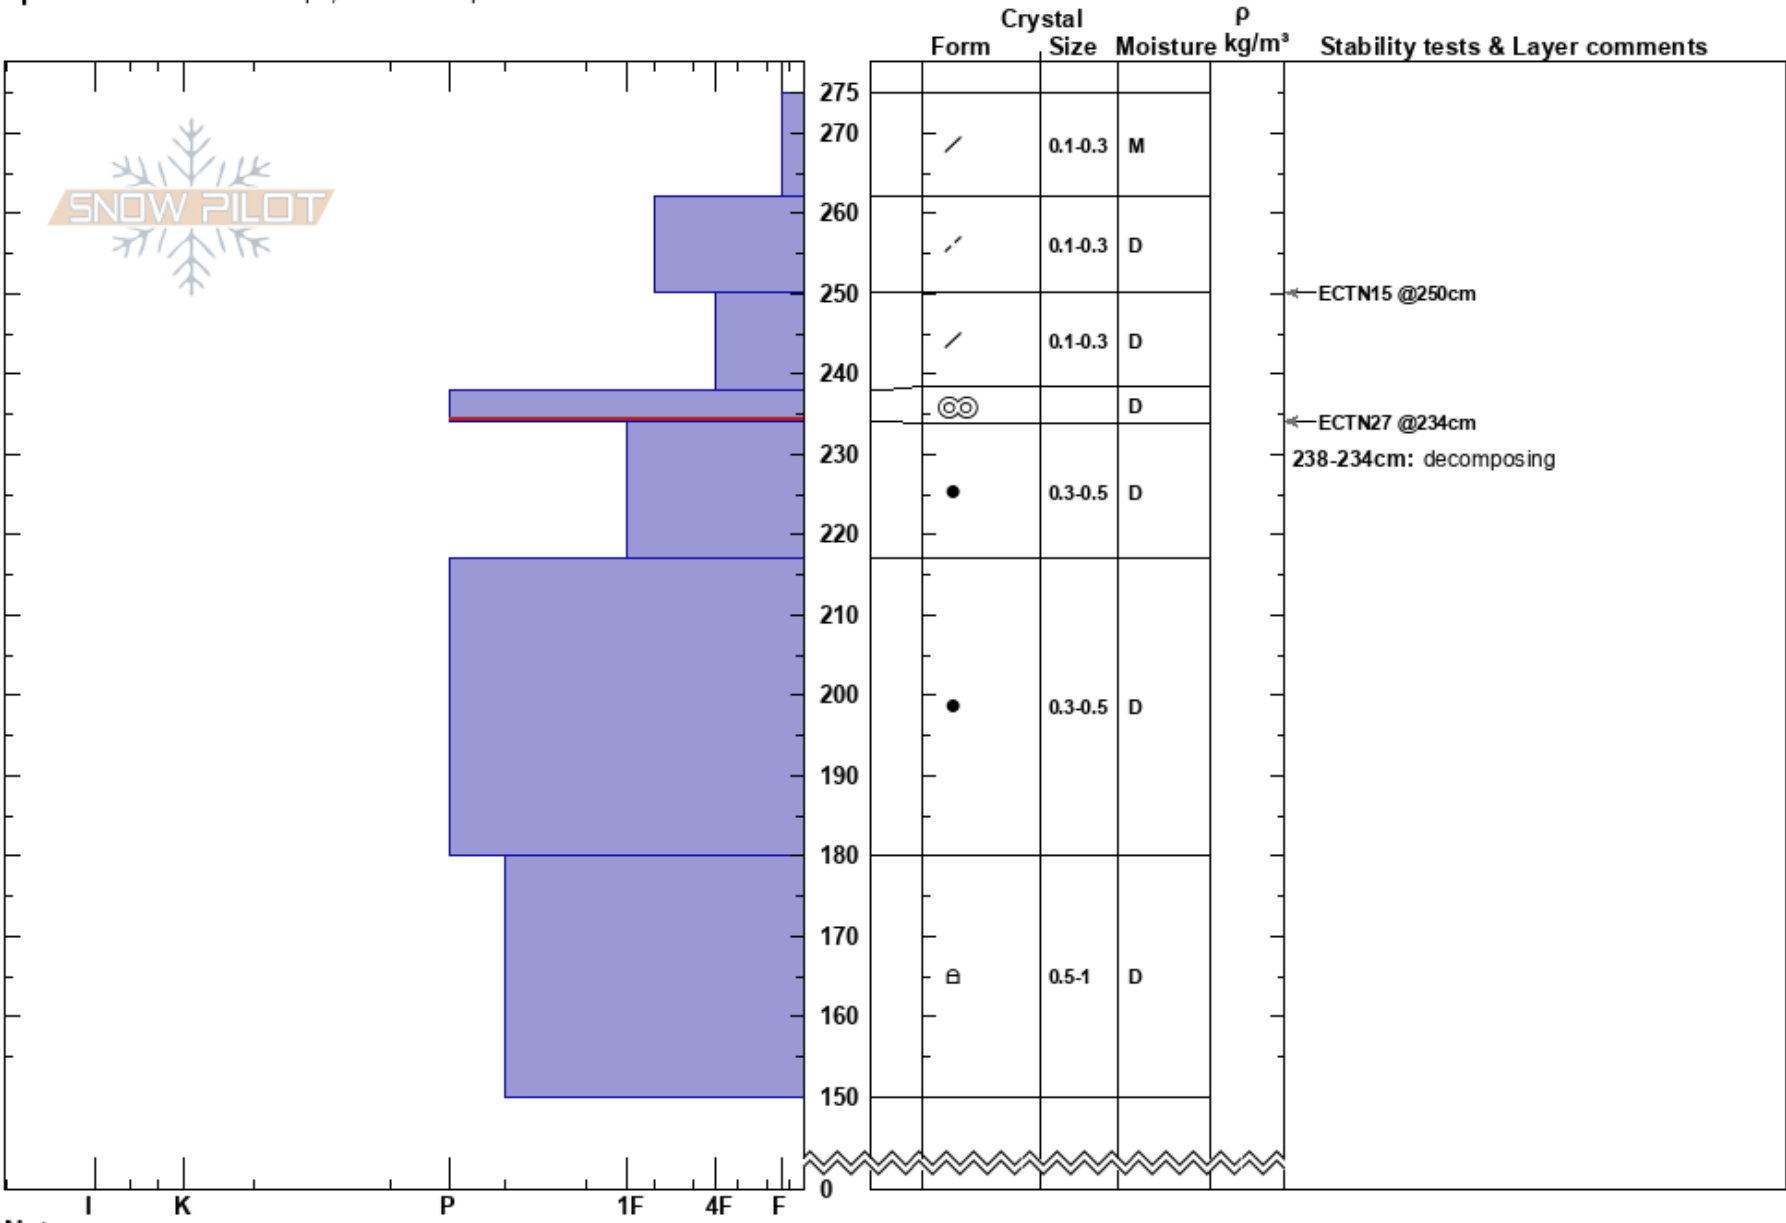

Sisters Hut - N
 Vail/Summit County
 CO
Elevation: 11800 ft
Aspect: N
Specifics: Ski tracks on slope; We skied slope

Andrew McWilliams
 03/29/2023 - 2:00pm
Co-ord: 39.47002N, -105.97887W
Slope Angle: 25°
Wind Loading: no

Stability:
Air Temperature: 36°F
Sky Cover: BKN
Precipitation: NO
Wind: SW Moderate

HS: 275
PF: 30
PS: 15
 238-234cm: decomposing
 238-234cm: Problematic layer

Notes: