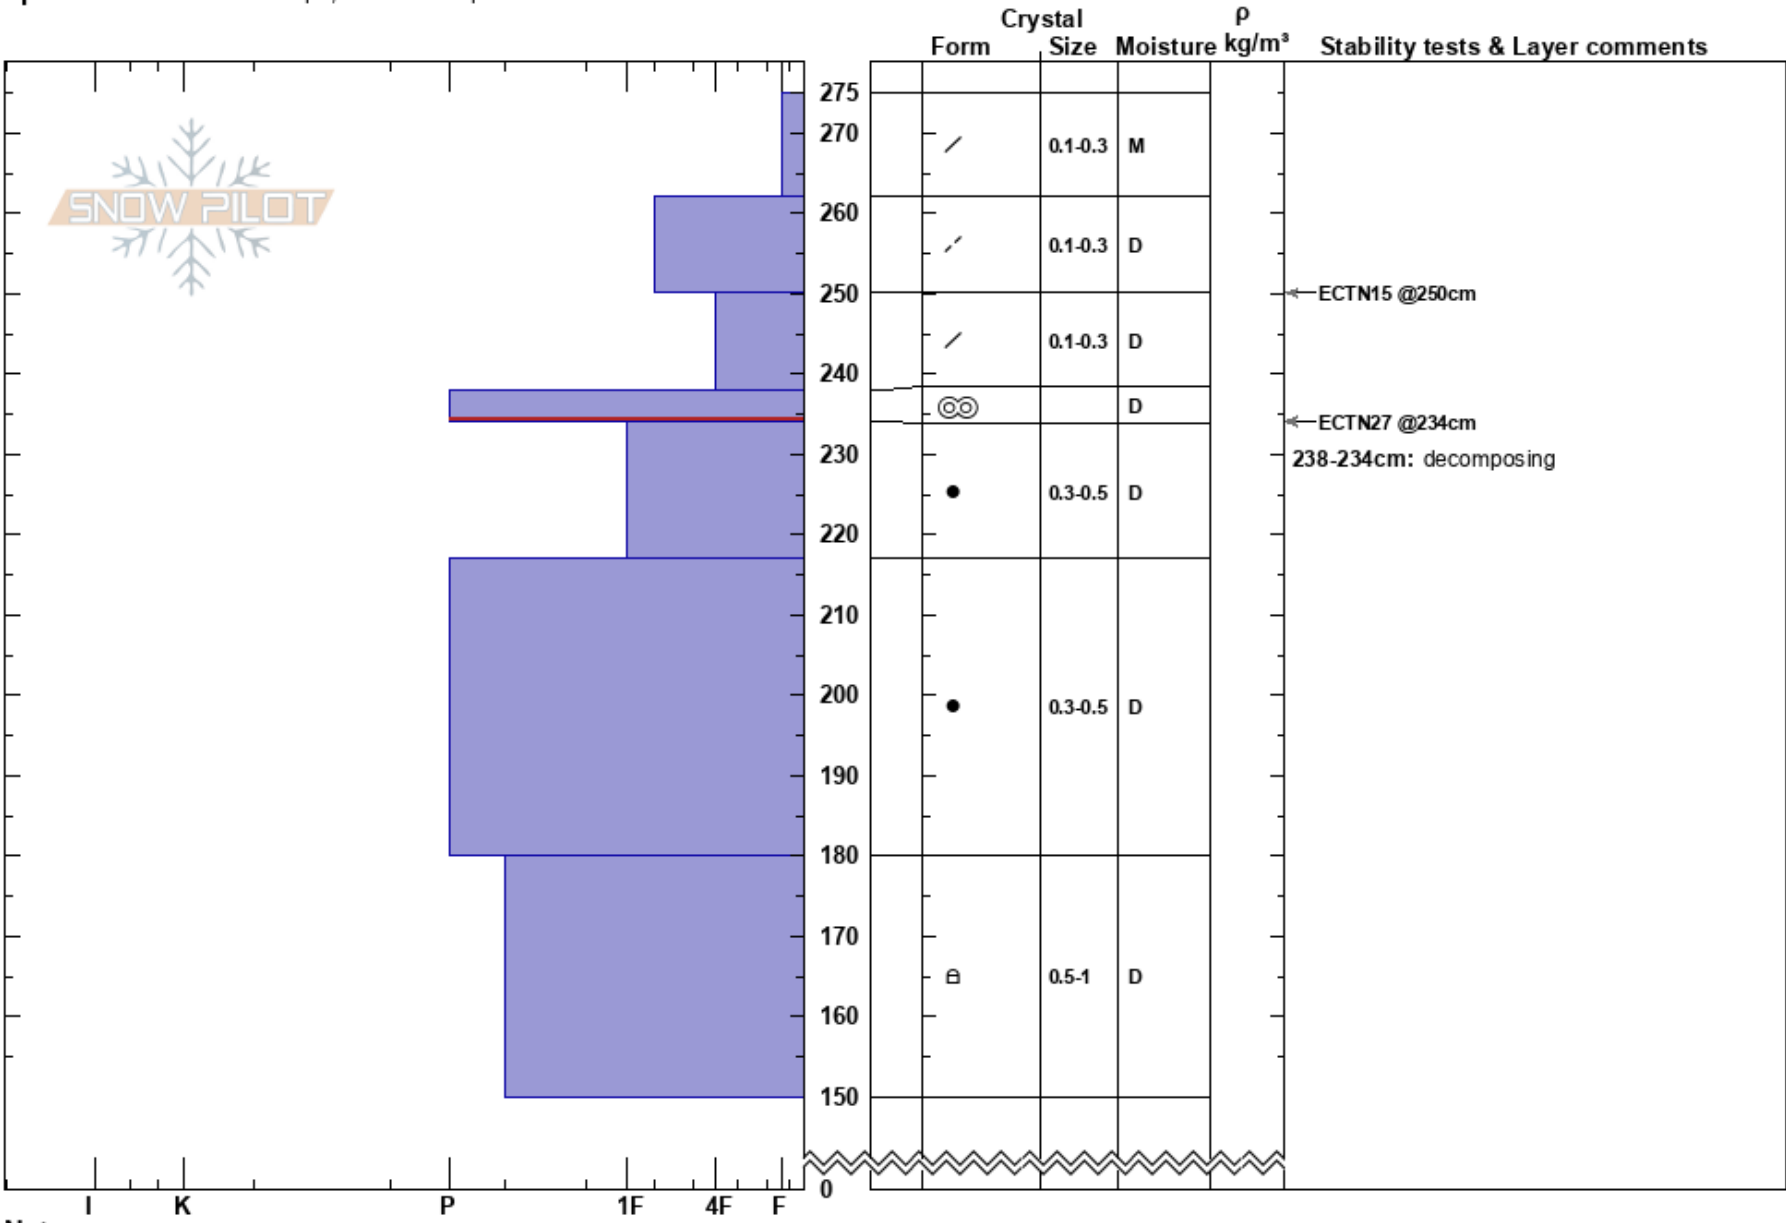

Sisters Hut - N  
 Vail/Summit County  
 CO  
**Elevation:** 11800 ft  
**Aspect:** N  
**Specifics:** Ski tracks on slope; We skied slope

Andrew McWilliams  
 03/29/2023 - 2:00pm  
**Co-ord:** 39.47002N, -105.97887W  
**Slope Angle:** 25°  
**Wind Loading:** no

**Stability:**  
**Air Temperature:** 36°F  
**Sky Cover:** BKN  
**Precipitation:** NO  
**Wind:** SW Moderate

**HS:** 275  
**PF:** 30  
**PS:** 15  
**Layer Notes:**  
 238-234cm: decomposing  
 238-234cm: Problematic layer