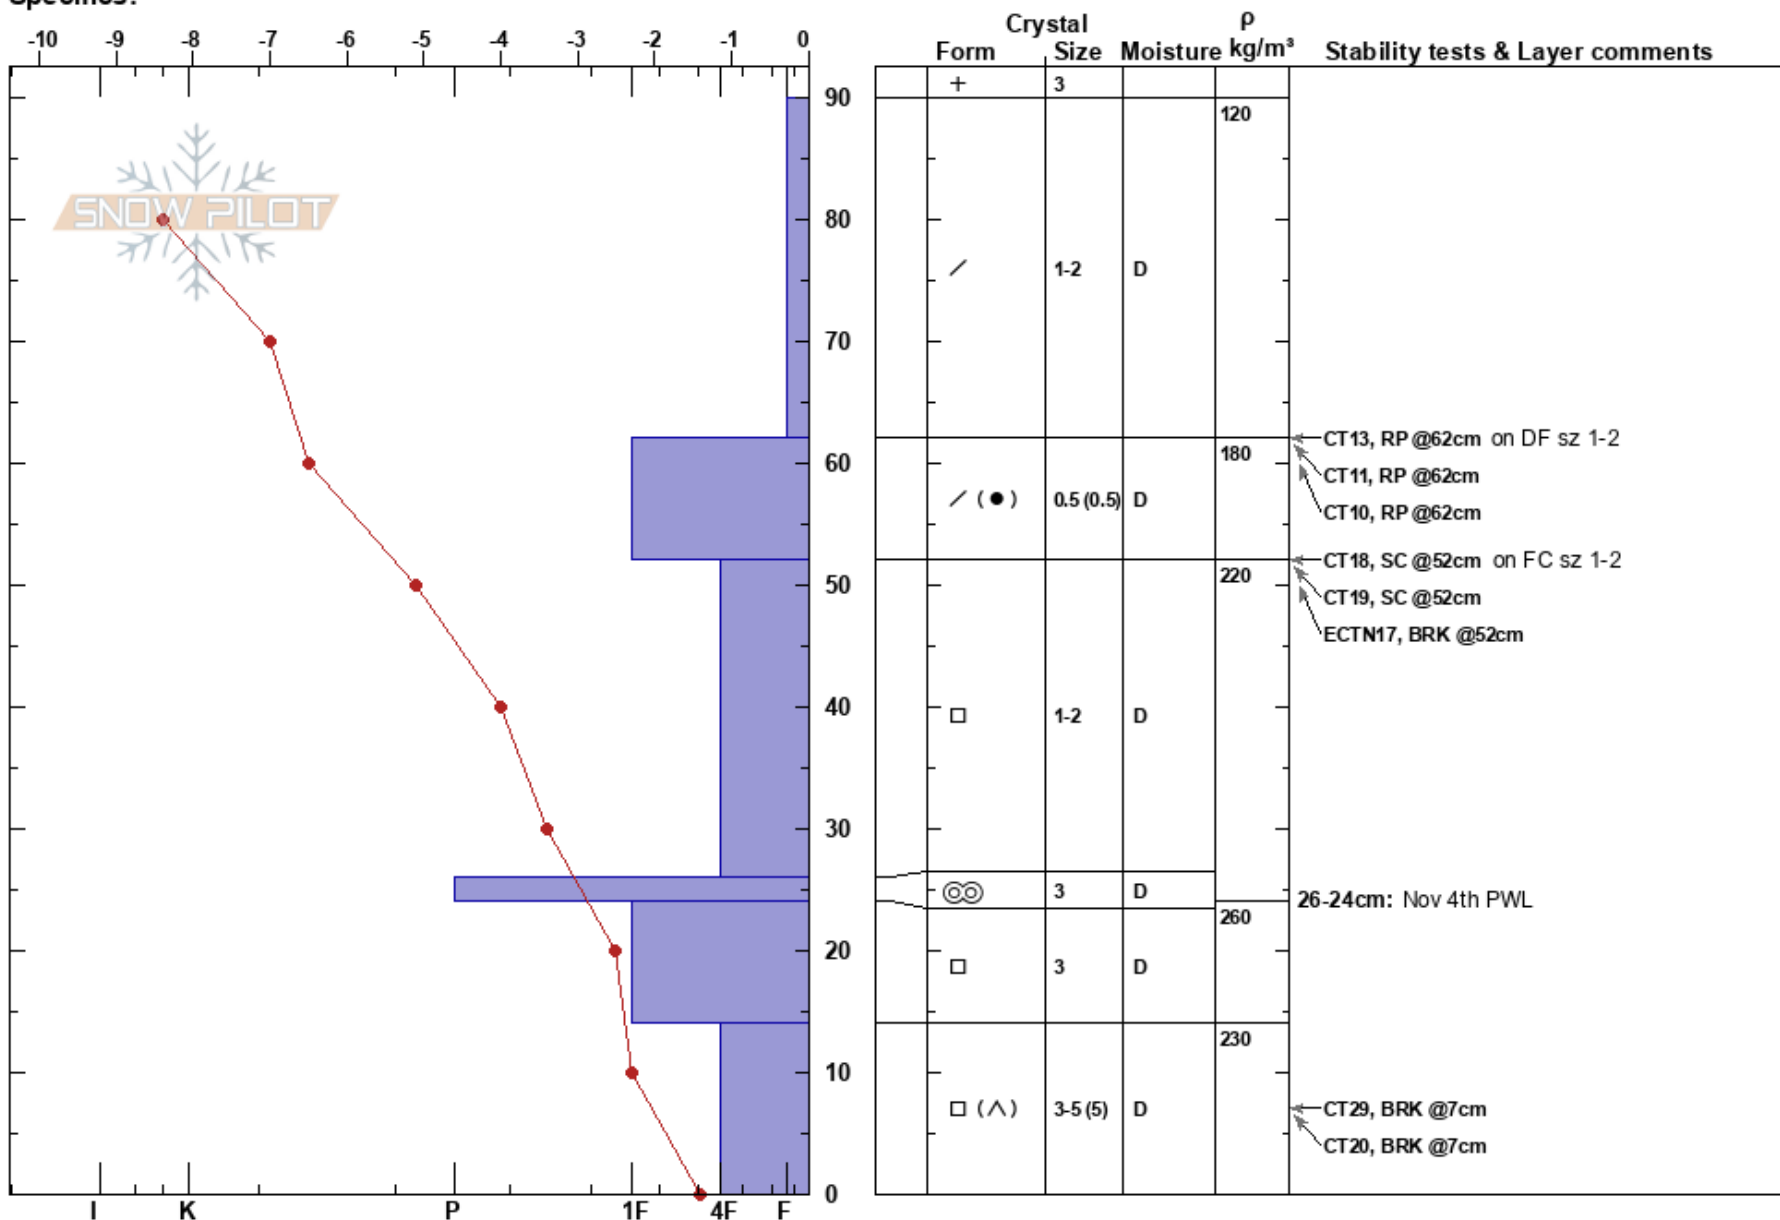

Hilda Area FP  
 Jasper National park  
 AB  
**Elevation:** 2432 m  
**Aspect:** SE  
**Specifics:**

Joseph Hallam  
 19/11/2020 - 11:40  
**Co-ord:** 11U 489234W 5782912N  
**Slope Angle:** 18°  
**Wind Loading:**

**Stability:**  
**Air Temperature:** -7.3°C **PF:** 65  
**Sky Cover:** BKN  
**Precipitation:** S1  
**Wind:** Calm

**HS:** 90  
**Layer Notes:**  
 52-26cm: Problematic layer  
 26-24cm: Nov 4th PWL

**Notes:** Objectives - Investigate the Nov 4th PWL after recent load.

Site Characteristics - Open slope at TL, small trees on all sides. Small shrubs @ ground.