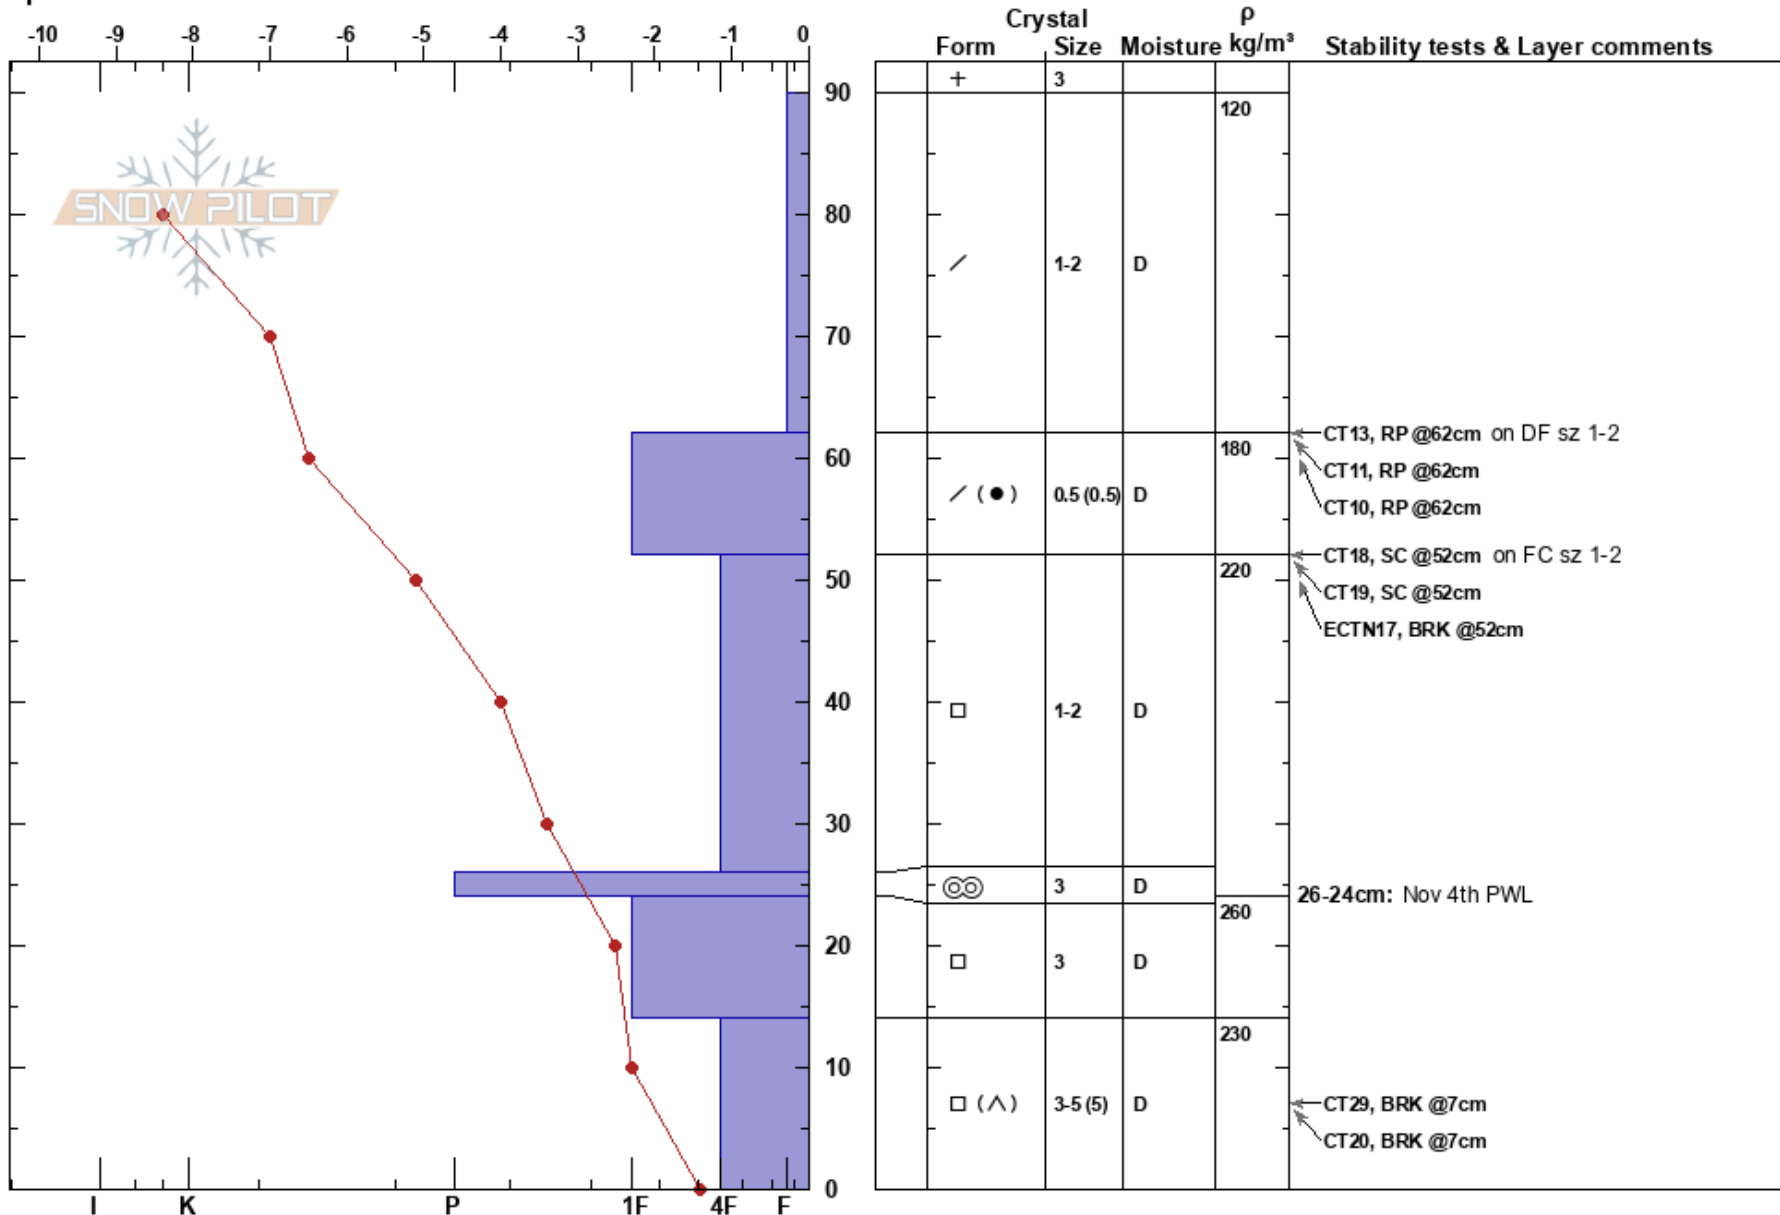

Hilda Area FP  
 Jasper National park  
 AB  
**Elevation:** 2432 m  
**Aspect:** SE  
**Specifics:**

Joseph Hallam  
 19/11/2020 - 11:40  
**Co-ord:** 11U 489234W 5782912N  
**Slope Angle:** 18°  
**Wind Loading:**

**Stability:**  
**Air Temperature:** -7.3°C **PF:** 65  
**Sky Cover:** BKN  
**Precipitation:** S1  
**Wind:** Calm

**HS:** 90  
**Layer Notes:**  
 52-26cm: Problematic layer  
 26-24cm: Nov 4th PWL

**Notes:** Objectives - Investigate the Nov 4th PWL after recent load.  
 Site Characteristics - Open slope at TL, small trees on all sides. Small shrubs @ ground.