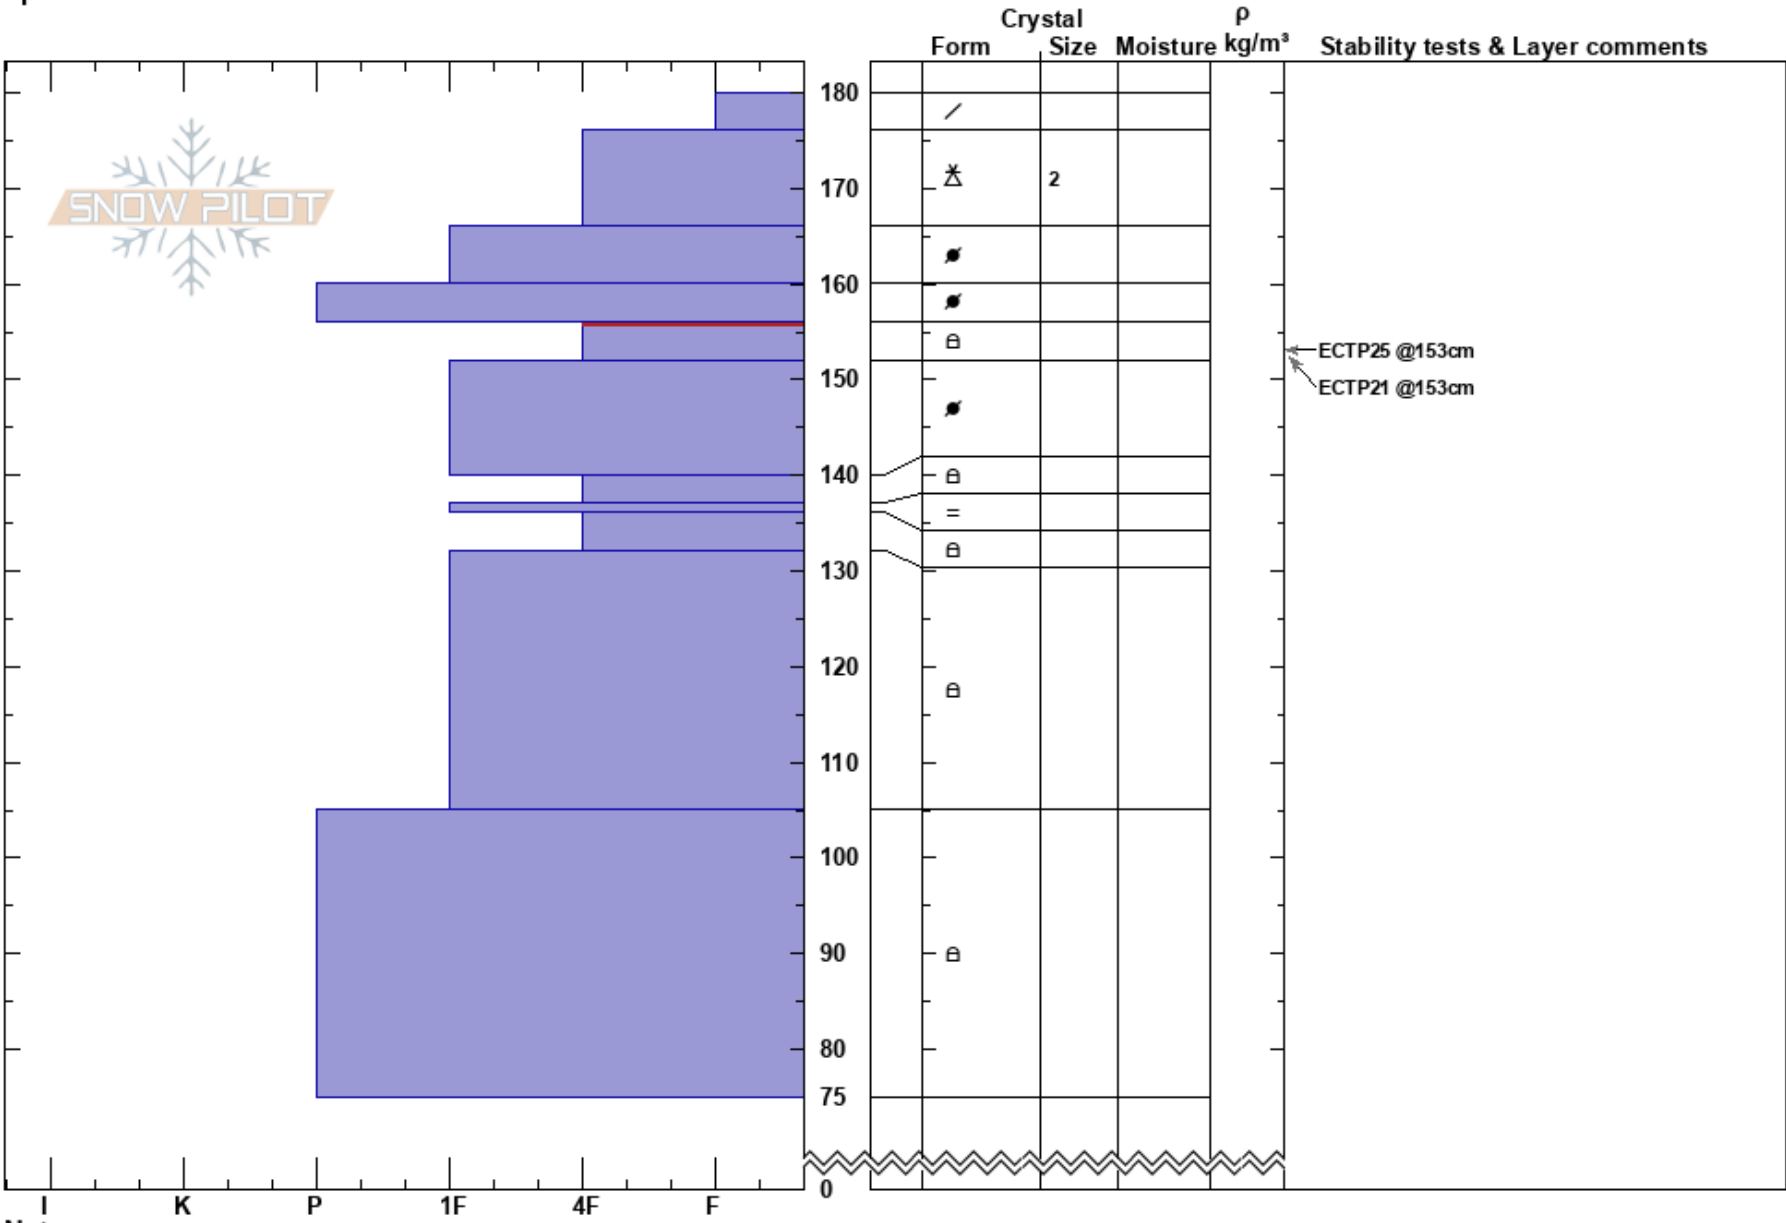

Women's Run
 Hatcher Pass
 AK
 Elevation: 1100 m
 Aspect: 300°
 Specifics:

Tim Rogers
 03/29/2023 - 1:00pm
 Co-ord:
 Slope Angle: 32°
 Wind Loading:

Stability:
 Air Temperature: 20°C
 Sky Cover: BKN
 Precipitation: NO
 Wind: SE Light Breeze

HS: 180
 PF: 35
 PS: 20
 156-152cm: Problematic layer

Notes: With Allie Barker and Anitra Winkler for HPAC