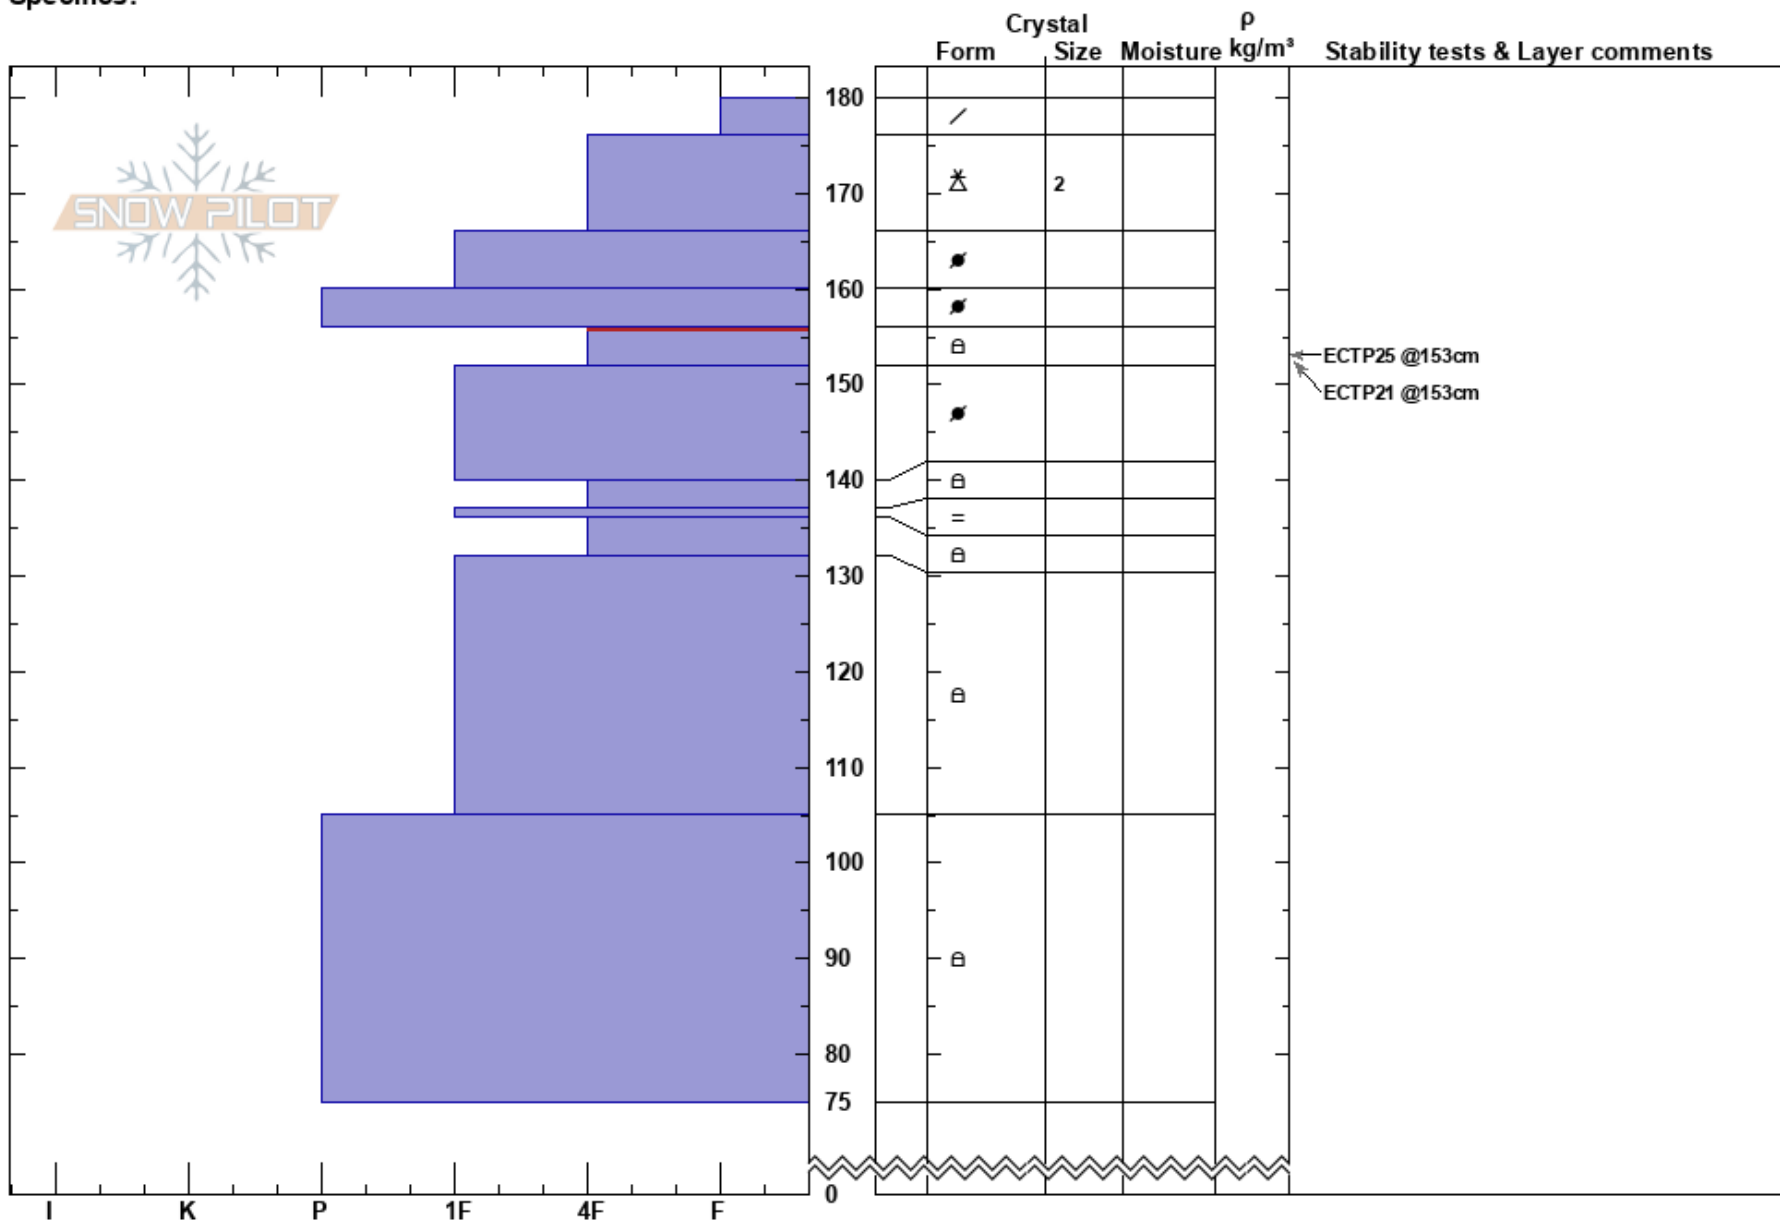

Women's Run
 Hatcher Pass
 AK
 Elevation: 1100 m
 Aspect: 300°
 Specifics:

Tim Rogers
 03/29/2023 - 1:00pm
 Co-ord:
 Slope Angle: 32°
 Wind Loading:

Stability:
 Air Temperature: 20°C
 Sky Cover: BKN
 Precipitation: NO
 Wind: SE Light Breeze

HS: 180
 PF: 35
 PS: 20
 156-152cm: Problematic layer

Notes: With Allie Barker and Anitra Winkler for HPAC